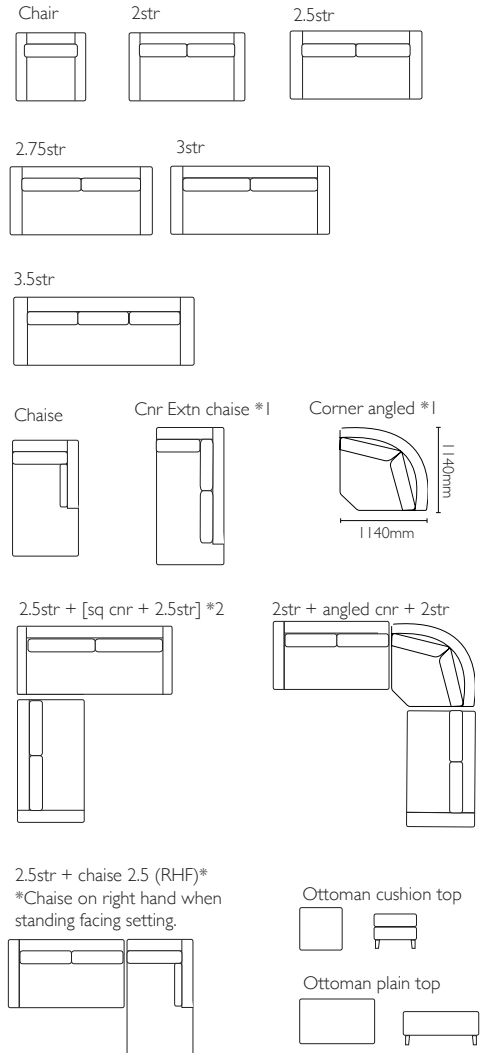

## Picasso

Model shown: Picasso 3str 1 Arm L. + Corner Extension Chaise R

Fabric: Choose from our wide selection of fabrics in store

Size	Width	Depth	Height
3 str + Cnr Extn Chse	2900	2000	900
3 str	2215	900	900
2.75 str	1995	900	900
2.5 str	1895	900	900
2 str	1625	900	900
Chair	1035	900	900

## Picasso

Size	Spec	Width	Depth	Height	Mtg
Chair	std	1035	900	900	7.5
Chair	left or right arm	835	900	900	7.0
Chair	no arm	630	900	900	6.5
2 str	std	1625	900	900	9.0
2 str	left or right arm	1425	900	900	8.5
2 str	no arm	1220	900	900	8.0
2.5 str	std	1895	900	900	9.5
2.5 str	left or right arm	1695	900	900	9.0
2.5 str	no arm	1490	900	900	8.5
2.75 str	std	1995	900	900	10.5
2.75 str	left or right arm	1790	900	900	10.0
2.75 str	no arm	1590	900	900	9.5
3 str	std	2215	900	900	11.5
3 str	left or right arm	2010	900	900	11.0
3 str	no arm	1810	900	900	10.5
3.5 str	std	2620	900	900	13.0
4 str	std	n/a	-	-	-
Chaise	left or right arm	960	1560	900	7.5
Cnr Chaise	left or right arm	900	2000	900	-
Footbox	left or right side	n/a	-	-	-
Corner	square	900	900	900	4.0
Corner	curved	1140	1140*	900	6.0
Sofabed	double bi-fold	1995	900	900	10.5
Sofabed	queen bi-fold	2215	900	900	11.5
Ottoman sq	plain top	600	600	400	2.0
	cushion top	600	600	450	2.5
Ottoman rect	plain top	1020	620	400	2.5
	cushion top	1020	620	450	3.0

\*1. The curved corner is freestanding.

\*2. In a square corner setting the corner piece is always 'built on' to the smaller of the two sofas specified, i.e. 2 + cnr + 3, the corner will be build on to the 2 str.