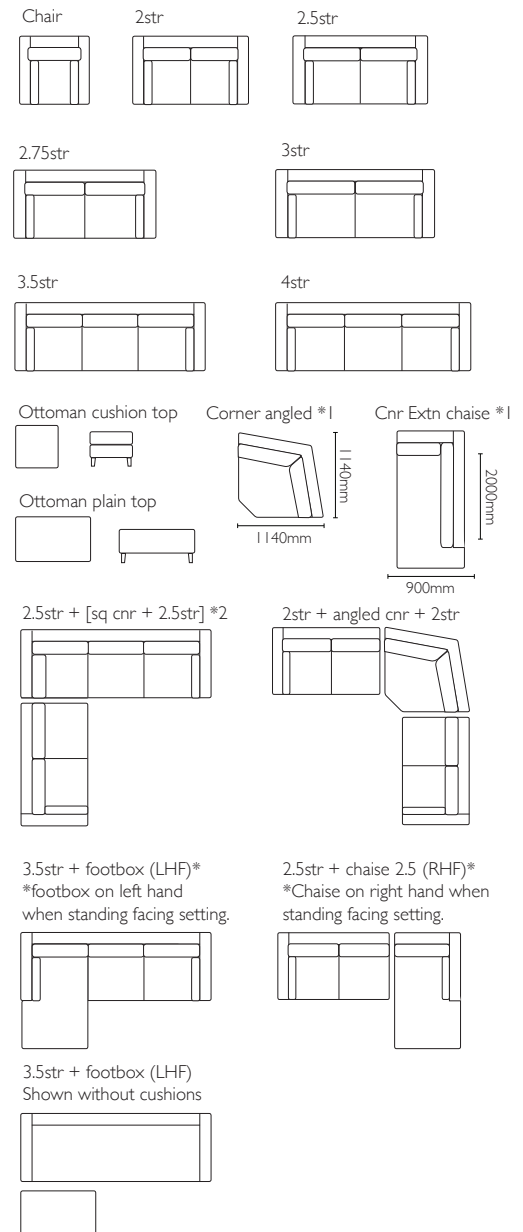

FURNISH.

LOUNGE - DINING - OUTDOOR FURNITURE

Picasso

Model shown: Picasso 3str 1 Arm L. + Corner Extension Chaise R

Fabric: Choose from our wide selection of fabrics in store

Size	Width	Depth	Height
3 str + Cnr Extn Chse	2900	2000	800
3 str	2210	900	800
2.75 str	1990	900	800
2.5 str	1890	900	800
2 str	1640	900	800
Chair	1030	900	800

*The sizes above are standard to manufacturing, please ask for customised options

- 15 year frame warranty
- 10 year foam and workmanship warranty
- Proudly made in NZ by Evan John Philp Furniture - New Zealand's largest lounge suite designer with 40 years manufacturing history

FURNISH.

1/683 Cameron Rd, TAURANGA | 07 578 8388 | online@furnish.co.nz

FURNISH.CO.NZ

Picasso

Size	Spec	Width	Depth	Height	Mtg
Chair	std	1030	900	800	7.5
Chair	left or right arm	830	900	800	7.0
Chair	no arm	630	900	800	6.5
2 str	std	1640	900	800	9.0
2 str	left or right arm	1440	900	800	8.5
2 str	no arm	1240	900	800	8.0
2.5 str	std	1890	900	800	9.5
2.5 str	left or right arm	1690	900	800	9.0
2.5 str	no arm	1490	900	800	8.5
2.75 str	std	1990	900	800	10.5
2.75 str	left or right arm	1790	900	800	10.0
2.75 str	no arm	1590	900	800	9.5
3 str	std	2210	900	800	11.5
3 str	left or right arm	2010	900	800	11.0
3 str	no arm	1810	900	800	10.5
3.5 str	std	2625	900	800	13.0
4 str	std	n/a	-	-	-
Chaise 2.5	left or right arm	955	1560	800	7.5
Chaise 2.75	left or right arm	n/a	-	-	-
Chaise Footbox	left or right side	n/a	-	-	-
Corner	square	900	900	800	4.0
Corner	angled	1140	1140*	800	6.0
Corner Chaise	left or right	900	2000	800	9.0
Sofabed	double bi-fold	1990	900	800	10.5
Sofabed	queen bi-fold	2210	900	800	11.5
Ottoman sq	plain top	570	570	400	2.0
	cushion top	570	570	470	2.5
Ottoman rect	plain top	1000	600	400	2.5
	cushion top	1000	600	470	3.0

*1. The angled corner is freestanding.

*2. In a square corner setting the corner piece is always 'built on' to the smaller of the two sofas specified, i.e. 2 + cnr + 3, the corner will be build on to the 2 str.