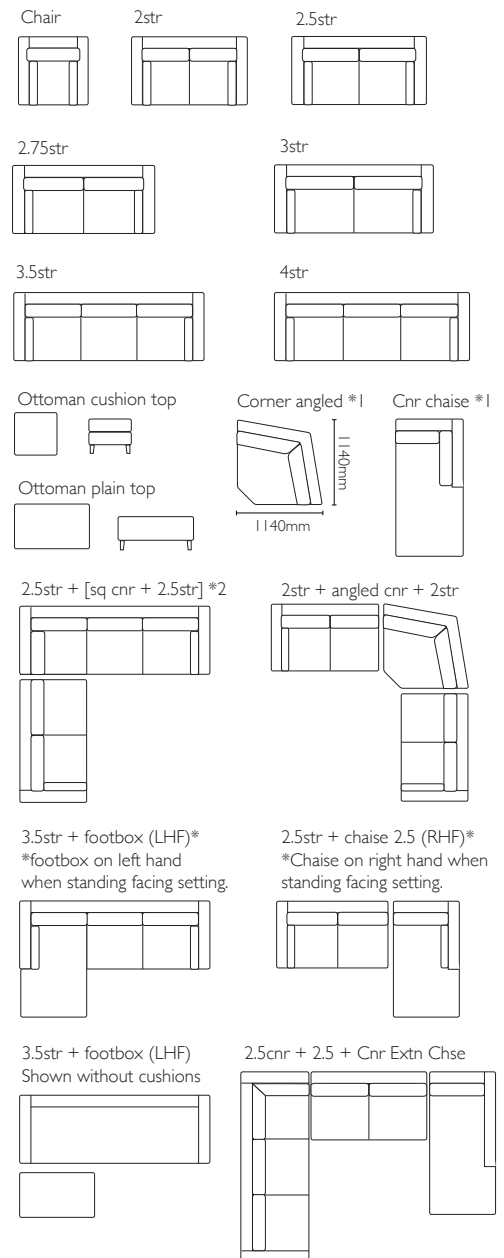

FURNISH.

LOUNGE - DINING - OUTDOOR FURNITURE

Oxford

Model shown: Oxford Corner Modular in Jena Steel

Fabric: Choose from our wide selection of fabrics in store

Size	Width	Depth	Height
3 str	2250	900	900
Corner Extn Chaise	900	2000	900
2.75 str	2030	900	900
2.5 str	1930	900	900
2 str	1680	900	900
Chair	1070	900	900

FURNISH.

Store 1, 683 Cameron Road, Tauranga
07 578 8388
info@furnish.co.nz
www.furnish.co.nz

Opening hours:
Monday - Friday 9 - 5.30
Saturday 9.30 - 5
Sunday & Public Holidays 10 - 4

Oxford

Size	Spec	Width	Depth	Height	Mtg
Chair	std	1070	900	900	7.0
Chair	left or right arm	850	900	900	6.5
Chair	no arm	630	900	900	6.0
2 str	std	1680	900	900	8.5
2 str	left or right arm	1460	900	900	8.0
2 str	no arm	1240	900	900	7.5
2.5 str	std	1930	900	900	9.5
2.5 str	left or right arm	1710	900	900	9.0
2.5 str	no arm	1490	900	900	8.5
2.75 str	std	2030	900	900	10.0
2.75 str	left or right arm	1810	900	900	9.5
2.75 str	no arm	1590	900	900	9.0
3 str	std	2250	900	900	11.0
3 str	left or right arm	2030	900	900	10.5
3 str	no arm	1810	900	900	10.0
3.5 str	std	2665	900	900	12.5
4 str	std	2815	900	900	13.5
Chaise 2.5	left or right arm	975	1560	900	8.0
Chaise 2.75	left or right arm	1025	1560	900	8.5
Chaise Footbox	left or right side	to match sofa	640	to match	2.0
Corner	square	900	900	900	4.0
Corner	angled	1140	1140*	900	6.0
Corner Chaise	left or right	900	2000	900	9.5
Sofabed	double bi-fold	2030	900	900	10.0
Sofabed	queen bi-fold	2250	900	900	11.0
Ottoman sq	plain top	570	570	400	2.0
Ottoman sq	cushion top	570	570	470	2.5
Ottoman rect	plain top	1000	600	400	2.5
Ottoman rect	cushion top	1000	600	470	3.5

*1. The angled corner is freestanding.

*2. In a square corner setting the corner piece is always 'built on' to the smaller of the two sofas specified, i.e. 2 + cnr + 3, the corner will be build on to the 2 str.