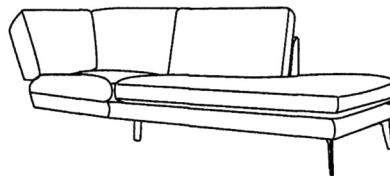

FURNISH.

LOUNGE - DINING - OUTDOOR FURNITURE

Michaelangelo

URBAN SOFA COLLECTION

Model shown: 2.5 Seater Sofa Chaise in Urban Sofa Forest Green Velvet
Available in a range of Urban Sofa Leathers & Fabrics

Size	Width	Depth	Height
2.5 Seater L/R	1600	900	800
Corner Extension Chaise	890	2200	800
Seat Height	430		

2.5 Seater L/R

Cnr Ext Chaise L/R

Side View

WARRANTIES + FEATURES (where applicable)

- Solid Timber + Ply Frame Construction
- Back Rest : Elastic webbing
- Seat : No-sag spring
- Seat Cushion : High Resilient Foam
- Back Cushion : Dacron Fibre
- Metal Feet 17.5cm
- 10 Year Frame Warranty
- 5 Year Workmanship Warranty
- 3 Year Foam Warranty
- 3 Year Leather Warranty