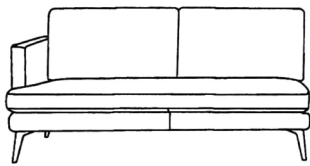

FURNISH.

LOUNGE - DINING - OUTDOOR FURNITURE

Michaelangelo

URBAN SOFA COLLECTION

Model shown: 2.5 Seater Sofa Chaise in Urban Sofa Forest Green Velvet
Available in a range of Urban Sofa Leathers & Fabrics

Size	Width	Depth	Height
2.5 Seater L/R	1600	900	800
Corner Extension Chaise	890	2200	800
Seat Height	430		

2.5 Seater L/R

Cnr Ext Chaise L/R

Side View

WARRANTIES + FEATURES (where applicable)

- Solid Timber + Ply Frame Construction
- Back Rest : Elastic webbing
- Seat : No-sag spring
- Seat Cushion : High Resilient Foam
- Back Cushion : Dacron Fibre
- Metal Feet 17.5cm
- 10 Year Frame Warranty
- 5 Year Workmanship Warranty
- 3 Year Foam Warranty
- 3 Year Leather Warranty