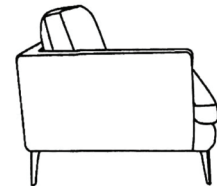

Size	Width	Depth	Height
2.5 Seater L/R	1600	900	800
Corner Extension Chaise	890	2200	800
Seat Height	430		

2.5 Seater L/R

Cnr Ext Chaise L/R

Side View

WARRANTIES + FEATURES (where applicable)

- Solid Timber + Ply Frame Construction
- Back Rest : Elastic webbing
- Seat : No-sag spring
- Seat Cushion : High Resilient Foam
- Back Cushion : Dacron Fibre
- Metal Feet 17.5cm
- 10 Year Frame Warranty
- 5 Year Workmanship Warranty
- 3 Year Foam Warranty
- 3 Year Leather Warranty