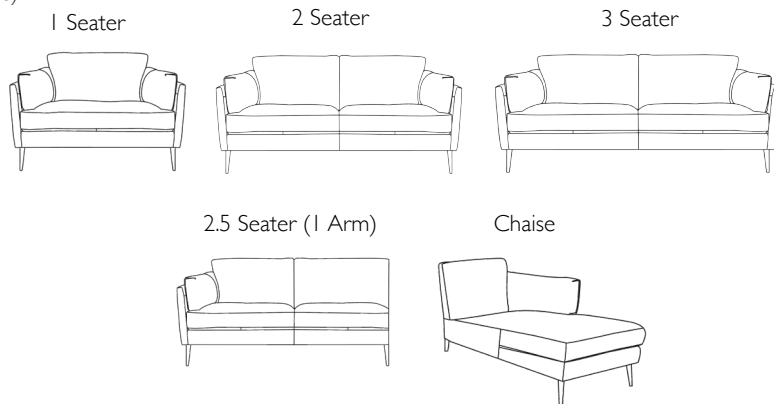

This information is based on the latest product information available at the time of printing. The right to discontinue and make changes is reserved.

FURNISH.

1/683 Cameron Rd, TAURANGA | 07 578 8388 | online@furnish.co.nz

FURNISH.CO.NZ