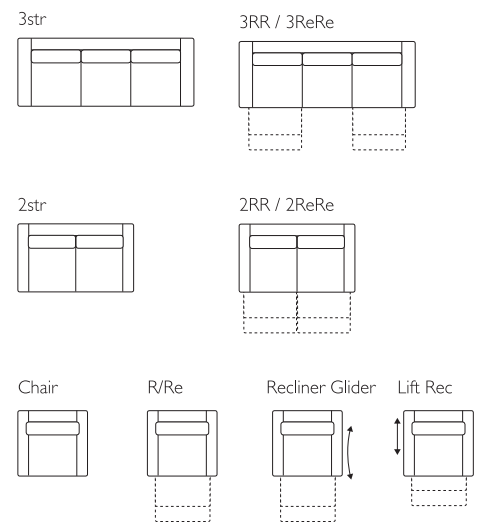

FURNISH.

LOUNGE - DINING - OUTDOOR FURNITURE

Hepburn

STUDIO RANGE

Model Shown: Hepburn 3RR+2RR

Leather and fabric options available: Comfort Aire Fabric Beige

Size	Width	Depth	Height
3str / 3RR	1900	900	990
2str / 2RR	1350	900	990
Chair	850	900	990
Recliner	850	900	990
Recliner Glider	850	900	990
Lift Recliner	850	900	990