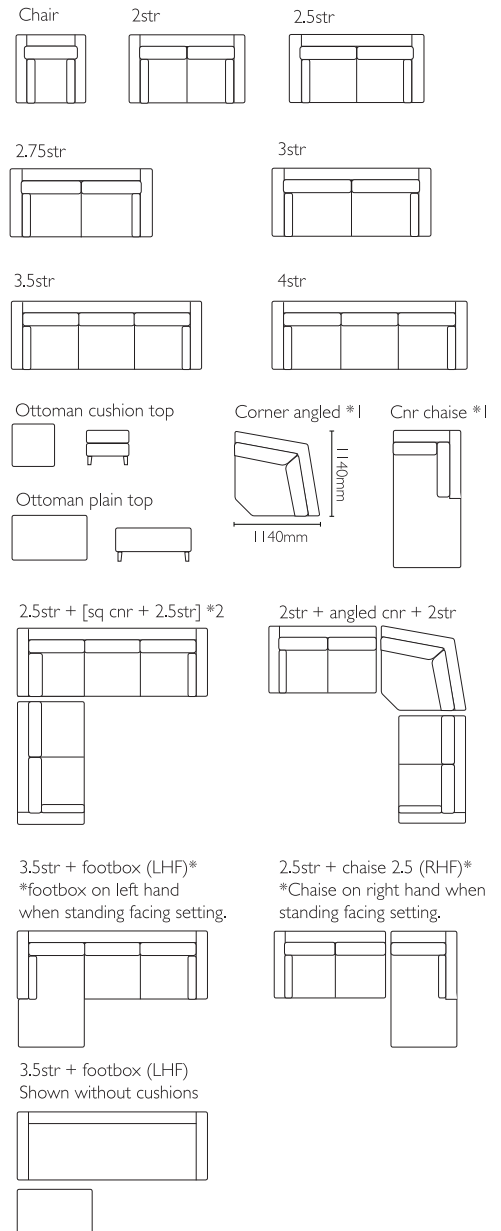

## Flora

Please ask in store  
regarding scatter cushions

Model shown: Flora 2 seater, in Alliance Taupe

Fabric: Choose from our wide selection of fabrics instore

Size	Width	Depth	Height
3 str	2020	900	900
2.75 str	1800	900	900
2.5 str	1700	900	900
2 str	1450	900	900
Chair	840	900	900

## Flora

Size	Spec	Width	Depth	Height	Mtg
Chair	std	840	900	900	8.5
Chair	left or right arm	725	900	900	8.0
Chair	no arm	610	900	900	7.5
2 str	std	1450	900	900	10.0
2 str	left or right arm	1335	900	900	9.5
2 str	no arm	1220	900	900	9.0
2.5 str	std	1700	900	900	11.0
2.5 str	left or right arm	1585	900	900	10.5
2.5 str	no arm	1470	900	900	10.0
2.75 str	std	1800	900	900	11.5
2.75 str	left or right arm	1685	900	900	11.0
2.75 str	no arm	1570	900	900	10.5
3 str	std	2020	900	900	12.5
3 str	left or right arm	1905	900	900	12.0
3 str	no arm	1790	900	900	11.5
3.5 str	std	2430	900	900	14.0
4 str	std	2585	900	900	14.5
Chaise 2.5	left or right arm	860	1560	900	8.0
Chaise 2.75	left or right arm	910	1560	900	10.0
Chaise Footbox	left or right side	to match sofa	1040	to match	2.0
Corner	square	900	900	900	4.0
Corner	angled	1140	1140*	900	6.0
Corner Chaise	left or right	900	2000	900	11.0
Sofabed	double bi-fold	1800	900	900	12.0
Sofabed	queen bi-fold	1940	900	900	13.0
Ottoman sq	plain top	570	570	400	2.0
Ottoman sq	cushion top	570	570	470	2.5
Ottoman rect	plain top	1000	600	400	2.5
Ottoman rect	cushion top	1000	600	470	3.0

\*1. The angled corner is freestanding.

\*2. In a square corner setting the corner piece is always 'built on' to the smaller of the two sofas specified, i.e. 2 + cnr + 3, the corner will be build on to the 2 str.