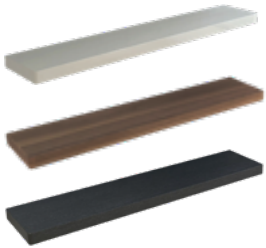

FURNISH.

LOUNGE - DINING - OUTDOOR FURNITURE

Floating Shelves

DINING & LIVING

IMAGE

DESCRIPTION

COMPONENTS

COLOUR

Floating Shelf 800

Width 800
Depth 250
Height 50

Adjustable Track Mounting System
Tilt Adjustment
Maximum capacity: 30kgs

High Gloss White
Crown Cut Walnut Veneer
Black Oak Veneer

Floating Shelf 1120

Width 1120
Depth 250
Height 50

Adjustable Track Mounting System
Tilt Adjustment
Maximum capacity: 33kgs

High Gloss White
Crown Cut Walnut Veneer
Black Oak Veneer

Floating Shelf 1660

Width 1660
Depth 250
Height 50

Adjustable Track Mounting System
Tilt Adjustment
Maximum capacity: 36kgs

High Gloss White
Crown Cut Walnut Veneer
Black Oak Veneer

Floating Shelf 2200

Width 2200
Depth 250
Height 50

Adjustable Track Mounting System
Tilt Adjustment
Maximum capacity: 40kgs

High Gloss White
Crown Cut Walnut Veneer
Black Oak Veneer