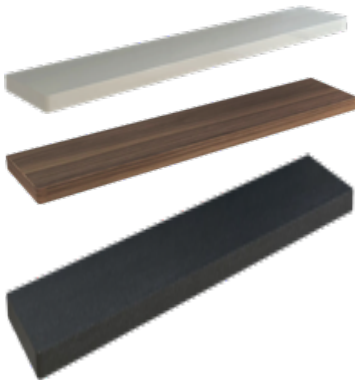

Floating Shelf 800

Width 800
Depth 250
Height 50

Adjustable Track Mounting System
Tilt Adjustment
Maximum capacity: 30kgs

High Gloss White
Crown Cut Walnut Veneer
Black Oak Veneer

Floating Shelf 1120

Width 1120
Depth 250
Height 50

Adjustable Track Mounting System
Tilt Adjustment
Maximum capacity: 33kgs

High Gloss White
Crown Cut Walnut Veneer
Black Oak Veneer

Floating Shelf 1660

Width 1660
Depth 250
Height 50

Adjustable Track Mounting System
Tilt Adjustment
Maximum capacity: 36kgs

High Gloss White
Crown Cut Walnut Veneer
Black Oak Veneer

Floating Shelf 2200

Width 2200
Depth 250
Height 50

Adjustable Track Mounting System
Tilt Adjustment
Maximum capacity: 40kgs

High Gloss White
Crown Cut Walnut Veneer
Black Oak Veneer