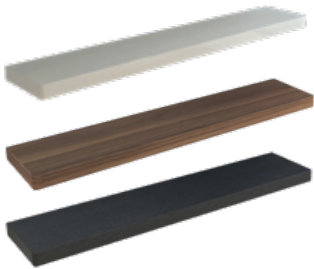

Floating Shelf 800

Width 800
Depth 250
Height 50

Adjustable Track Mounting System
Tilt Adjustment
Maximum capacity: 30kgs

High Gloss White
Crown Cut Walnut Veneer
Black Oak Veneer

Floating Shelf 1120

Width 1120
Depth 250
Height 50

Adjustable Track Mounting System
Tilt Adjustment
Maximum capacity: 33kgs

High Gloss White
Crown Cut Walnut Veneer
Black Oak Veneer

Floating Shelf 1660

Width 1660
Depth 250
Height 50

Adjustable Track Mounting System
Tilt Adjustment
Maximum capacity: 36kgs

High Gloss White
Crown Cut Walnut Veneer
Black Oak Veneer

Floating Shelf 2200

Width 2200
Depth 250
Height 50

Adjustable Track Mounting System
Tilt Adjustment
Maximum capacity: 40kgs

High Gloss White
Crown Cut Walnut Veneer
Black Oak Veneer