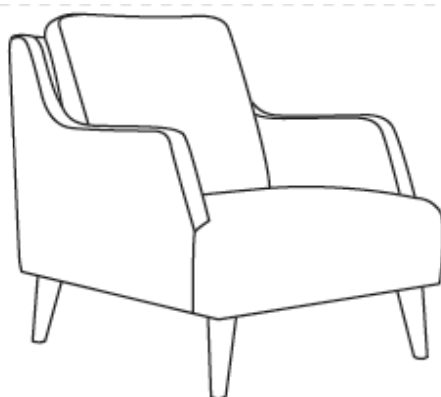

FURNISH.

LOUNGE - DINING - OUTDOOR FURNITURE

Farrah

URBAN SOFA COLLECTION

MODEL SHOWN: Farrah Chair
Featured in Urban Sofa Contessa Midnight Velvet

SIZE	WIDTH	DEPTH	HEIGHT
Armchair	760	930	850
Ottoman	780	600	460