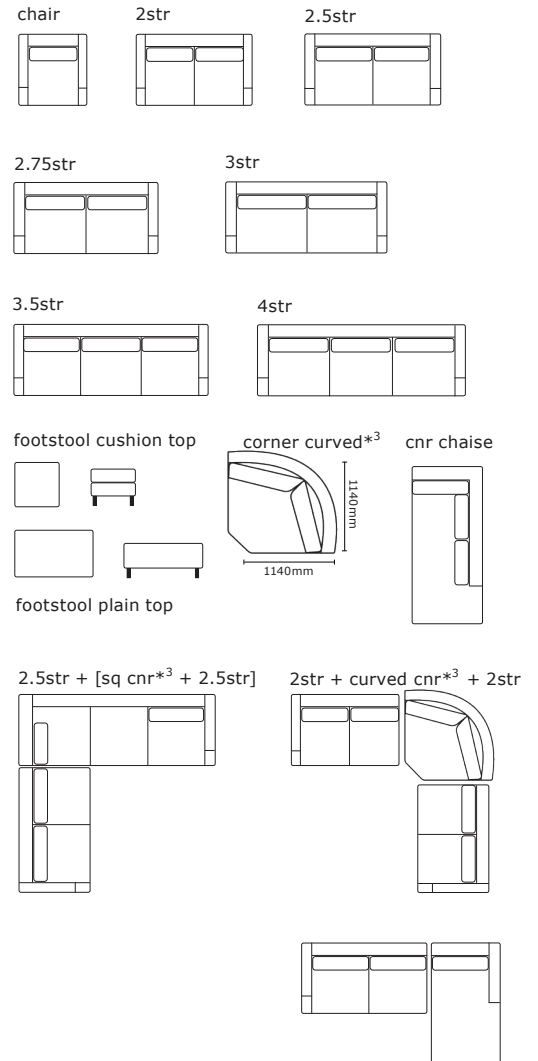

FURNISH.

LOUNGE - DINING - OUTDOOR FURNITURE

Enya

Size	Width	Depth	Height
Chair	900	900	900
2 str	1470	900	900
2.5 str	1760	900	900
3 str	2080	900	900

*The sizes above are standard to manufacturing, please ask for customised options

1/683 Cameron Rd, TAURANGA | 07 578 8388 | online@furnish.co.nz

FURNISH.CO.NZ

Enya

FURNISH.

LOUNGE - DINING - OUTDOOR FURNITURE

Size	Spec	Width	Depth	Height
Chair	std	900	900	900
Chair	left or right arm	765	900	900
Chair	no arm	630	900	900
2 str	std	1470	900	900
2 str	left or right arm	1335	900	900
2 str	no arm	1200	900	900
2.5 str	std	1760	900	900
2.5 str	left or right arm	1625	900	900
2.5 str	no arm	1490	900	900
2.75 str	std	1860	900	900
2.75 str	left or right arm	1725	900	900
2.75 str	no arm	1590	900	900
3 str	std	2080	900	900
3 str	left or right arm	1945	900	900
3 str	no arm	1810	900	900
3.5 str	std	2495	900	900
4 str	std	2645	900	900
Chaise 2.5	left or right arm	890	1560	900
Chaise 2.75	left or right arm	940	1560	900
Chaise Footbox	left or right side	to match sofa	640	to match sofa
Corner	square* ³	900	900	900
Corner	curved	1140	1140	900
Corner Chaise	left or right	900	2000	900
Ottoman sq	plain top	570	570	400
	cushion top	570	570	470
Ottoman rect	plain top	1000	600	400
	cushion top	1000	600	470

*1. Due to the nature of foam and fabric all furniture dimensions could be +/- 20mm.

*3. The curved corner is freestanding. In a square corner setting the corner piece is always 'built on' to the smaller of the two sofas specified, i.e. 2 + cnr + 3, the corner will be build on to the 2 str.