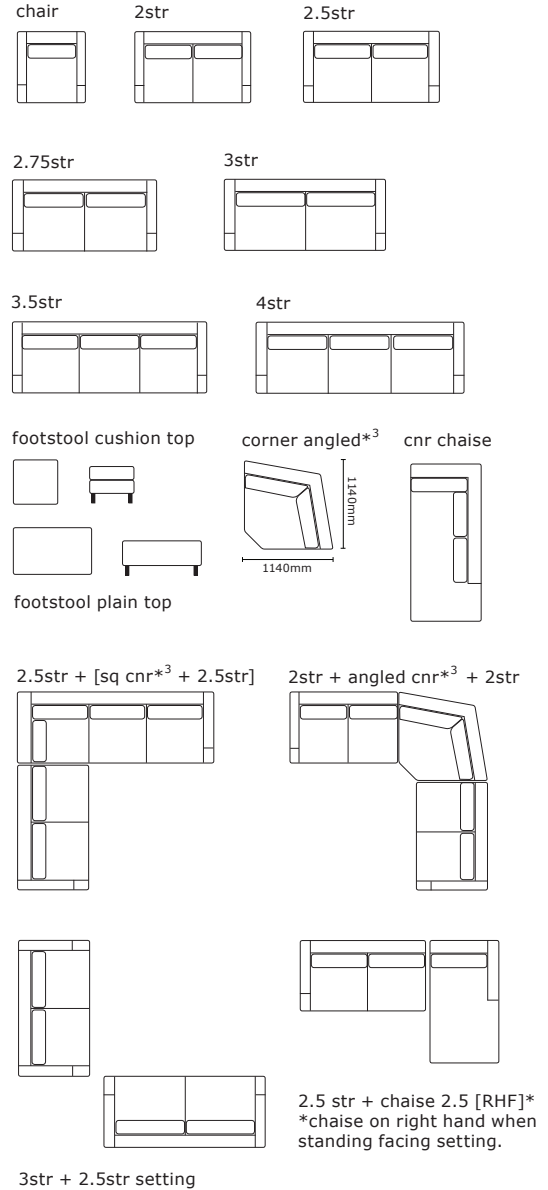

FURNISH.

LOUNGE - DINING - OUTDOOR FURNITURE

Enya

Model shown: Enya 3.5 Seater

Fabric: Choose from our wide selection of fabrics in store

Features: Stage 1 - 16L seat foam, fibre fill back cushions

Size	Width	Depth	Height
Chair	900	900	900
2 str	1470	900	900
2.5 str	1760	900	900
3 str	2080	900	900

FURNISH.

1/683 Cameron Rd, TAURANGA | 07 578 8388 | online@furnish.co.nz

FURNISH.CO.NZ

Enya

Size	Spec	Width	Depth	Height
Chair	std	900	900	900
Chair	left or right arm	765	900	900
Chair	no arm	630	900	900
2 str	std	1470	900	900
2 str	left or right arm	1335	900	900
2 str	no arm	1200	900	900
2.5 str	std	1760	900	900
2.5 str	left or right arm	1625	900	900
2.5 str	no arm	1490	900	900
2.75 str	std	1860	900	900
2.75 str	left or right arm	1725	900	900
2.75 str	no arm	1590	900	900
3 str	std	2080	900	900
3 str	left or right arm	1945	900	900
3 str	no arm	1810	900	900
3.5 str	std	2495	900	900
4 str	std	2645	900	900
Chaise 2.5	left or right arm	890	1560	900
Chaise 2.75	left or right arm	940	1560	900
Chaise Footbox	left or right side	to match sofa	640	to match sofa
Corner	square* ³	900	900	900
Corner	angled* ³	1140	1140	900
Corner Chaise	left or right	900	2000	900
Sofabed	double bi-fold	1860	900	900
Sofabed	queen bi-fold	2080	900	900
Ottoman sq	plain top	570	570	400
	cushion top	570	570	470
Ottoman rect	plain top	1000	600	400
	cushion top	1000	600	470

*1. Due to the nature of foam and fabric all furniture dimensions could be +/- 20mm.

*3. The angled corner is freestanding. In a square corner setting the corner piece is always 'built on' to the smaller of the two sofas specified, i.e. 2 + cnr + 3, the corner will be build on to the 2 str.

*4. Front border of sofa beds are made to accommodate a 70mm timber leg. Suite orders will be made to match.