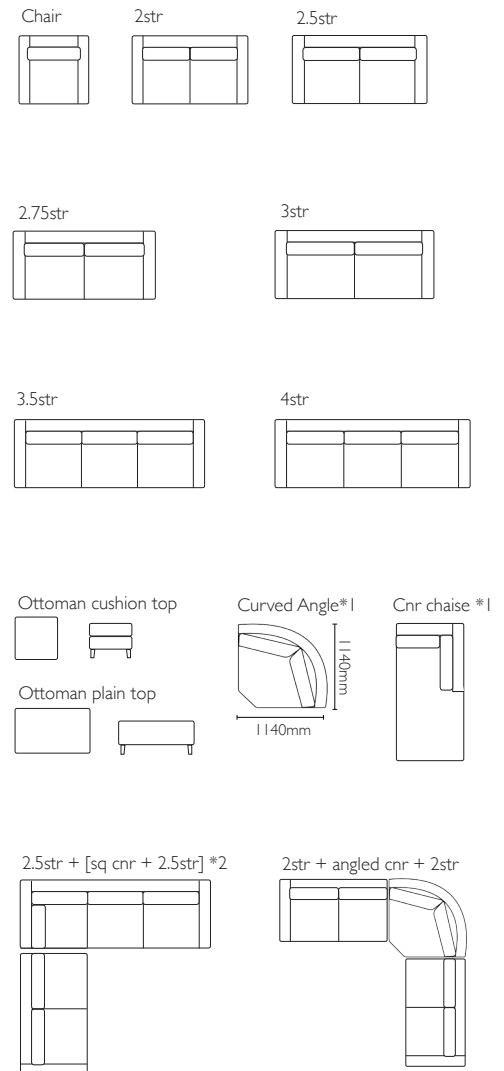

FURNISH.

LOUNGE - DINING - OUTDOOR FURNITURE

Eaton

Model shown: Eaton 3+2.5 Str in Bengal Camel fabric

Fabric: Choose from our wide selection of fabrics in store

Size	Width	Depth	Height
3 str	2250	900	900
2.75 str	2030	900	900
2.5 str	1930	900	900
2 str	1660	900	900
Chair	1070	900	900

FURNISH.

1/683 Cameron Rd, TAURANGA
07 578 8388
online@furnish.co.nz

FURNISH.CO.NZ

Eaton

Size	Spec	Width	Depth	Height
Chair	std	1070	900	900
Chair	left or right arm	850	900	900
Chair	no arm	630	900	900
2 str	std	1660	900	900
2 str	left or right arm	1440	900	900
2 str	no arm	1260	900	900
2.5 str	std	1930	900	900
2.5 str	left or right arm	1710	900	900
2.5 str	no arm	1490	900	900
2.75 str	std	2030	900	900
2.75 str	left or right arm	1810	900	900
2.75 str	no arm	1590	900	900
3 str	std	2250	900	900
3 str	left or right arm	2030	900	900
3 str	no arm	1810	900	900
3.5 str	std	2655	900	900
4 str	std	2805	900	900
Corner Chaise	left or right arm	2000	900	900
Chaise Footbox	left or right side	to match sofa	660	to match
Corner	square	900	900	900
Corner	curved	1140	1140*	900
Sofabed	single bi-fold	1620	900	900
Sofabed	double bi-fold	2030	900	900
Sofabed	queen bi-fold	2250	900	900
Ottoman sq	plain top	600	600	400
	cushion top	600	600	450
Ottoman rect	plain top	1020	620	400
	cushion top	1020	620	450

*1. The curved corner is freestanding.

*2. In a square corner setting the corner piece is always 'built on' to the smaller of the two sofas specified, i.e. 2 + cnr + 3, the corner will be build on to the 2 str.