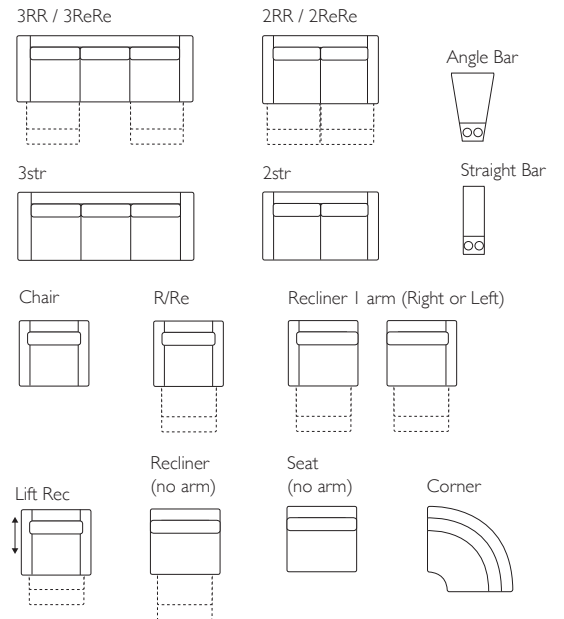

FURNISH.

THE SOFA SPECIALISTS

Denver

STUDIO RANGE

Model Shown: Denver 3RR + R + R

Leather and fabric options available: TSA (Thick Semi-Aniline) Leather 1.3-1.4mm thick

Size	Width	Depth	Height
3str / 3RR	2180	980	980
2str / 2RR	1620	980	980
Lift/Chair/Recliner	1020	980	980
Recliner (no arm)	560	980	980
Recliner (1 arm)	810	980	980
Seat (no arm)	560	980	980
Corner	1200	1200	980
Bar	220-700	890	870