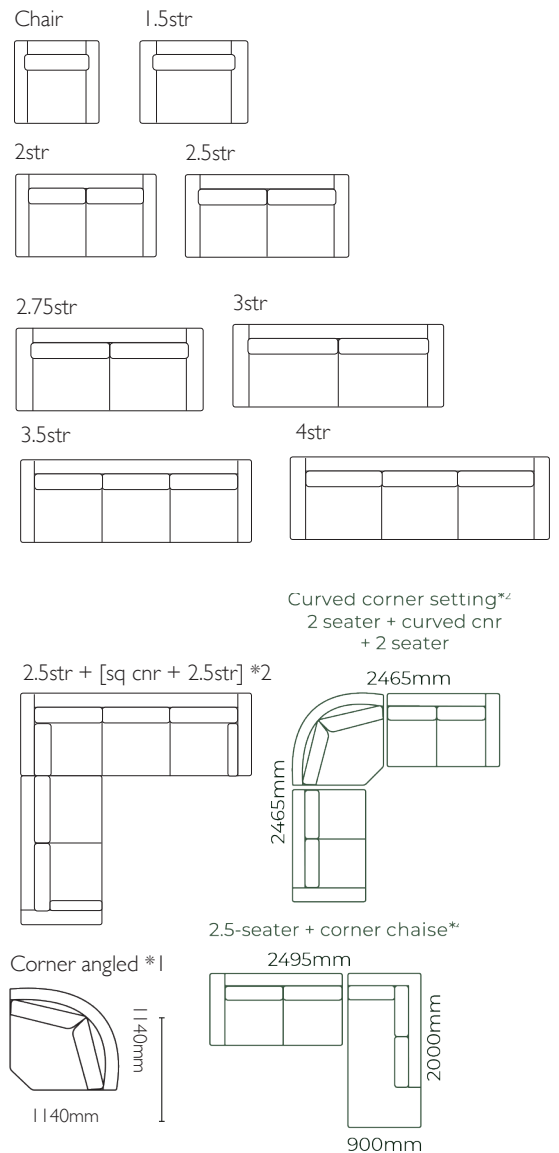

Size	Width	Depth	Height
Chair	835	900	900
2.5 Str	1695	900	900
3 Str	2015	900	900

*The sizes above are standard to manufacturing, please ask for customised options

- 15 year frame warranty
- 10 year foam and workmanship warranty
- Proudly made in NZ by Evan John Philp Furniture - New Zealand's largest lounge suite designer with 40 years manufacturing history

FURNISH.

1/683 Cameron Rd, TAURANGA | 07 578 8388 | online@furnish.co.nz

FURNISH.CO.NZ

Cumbria

Size	Spec	Width	Depth	Height
Chair	std	835	900	900
Chair	left or right arm	735	900	900
Chair	no arm	635	900	900
1.5 str	std	960	900	900
1.5 str	left or right arm	860	900	900
1.5 str	no arm	760	900	900
2.5 str	std	1695	900	900
2.5 str	left or right arm	1595	900	900
2.5 str	no arm	1495	900	900
2.75 str	std	1795	900	900
2.75 str	left or right arm	1695	900	900
2.75 str	no arm	1595	900	900
3 str	std	2015	900	900
3 str	left or right arm	1915	900	900
3 str	no arm	1815	900	900
3.5 str	std	2420	900	900
4 str	std	2570	900	900
Chaise	left or right arm	860	1560	900
Corner Chaise	left or right arm	900	2000	900
Chaise Footbox	left or right side	to match sofa	640	to match sofa
Corner	square	900	900	900
Corner	curved	1140	1140	900
Sofabed	double bi-fold	1795	900	900
Sofabed	queen bi-fold	2015	900	900
Ottoman sq	plain top	600	600	400
	cushion top	600	600	450
Ottoman rect	plain top	1020	620	400
	cushion top	1020	620	450

*1. The curved corner is freestanding.

*2. In a square corner setting the corner piece is always 'built on' to the smaller of the two sofas specified, i.e. 2 + cnr + 3, the corner will be build on to the 2 str.