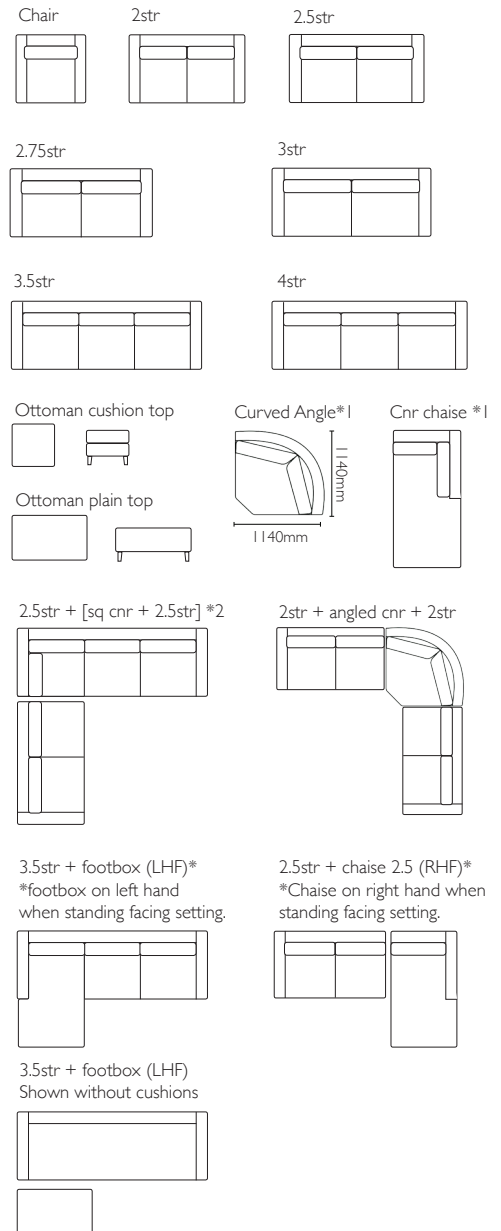

Size	Width	Depth	Height
3 str	2315	900	900
2.75 str	2095	900	900
2.5 str	1995	900	900
2 str	1725	900	900
Chair	1135	900	900

*The sizes above are standard to manufacturing, please ask for customised options

1/683 Cameron Rd, TAURANGA
07 578 8388
info@furnish.co.nz

FURNISH.CO.NZ

FURNISH.

LOUNGE - DINING - OUTDOOR FURNITURE

Cambridge

Size	Spec	Width	Depth	Height	Mtg
Chair	std	1135	900	900	8.5
Chair	left or right arm	885	900	900	8.0
Chair	no arm	630	900	900	7.5
2 str	std	1725	900	900	10.0
2 str	left or right arm	1475	900	900	9.5
2 str	no arm	1220	900	900	9.0
2.5 str	std	1995	900	900	11.0
2.5 str	left or right arm	1710	900	900	10.5
2.5 str	no arm	1490	900	900	10
2.75 str	std	2095	900	900	11.5
2.75 str	left or right arm	1810	900	900	11.0
2.75 str	no arm	1590	900	900	10.5
3 str	std	2315	900	900	12.5
3 str	left or right arm	2030	900	900	12.0
3 str	no arm	1810	900	900	11.5
3.5 str	std	2720	900	900	14.0
4 str	std	2870	900	900	15.0
Chaise	left or right arm	1010	1560	900	8.0
Corner Chaise	left or right arm	2000	1560	900	10.0
Chaise Footbox	left or right side	to match sofa	660	to match	2.0
Corner	square	900	900	900	4.0
Corner	curved	1140	1140*	900	6.0
Corner Chaise	left or right	900	2000	900	11.0
Sofabed	double bi-fold	2095	900	900	12.0
Sofabed	queen bi-fold	2315	900	900	13.0
Ottoman sq	plain top	600	600	400	2.0
Ottoman sq	cushion top	600	600	450	2.5
Ottoman rect	plain top	1020	620	400	2.5
Ottoman rect	cushion top	1020	620	450	3.0

*1. The curved corner is freestanding.

*2. In a square corner setting the corner piece is always 'built on' to the smaller of the two sofas specified, i.e. 2 + cnr + 3, the corner will be build on to the 2 str.