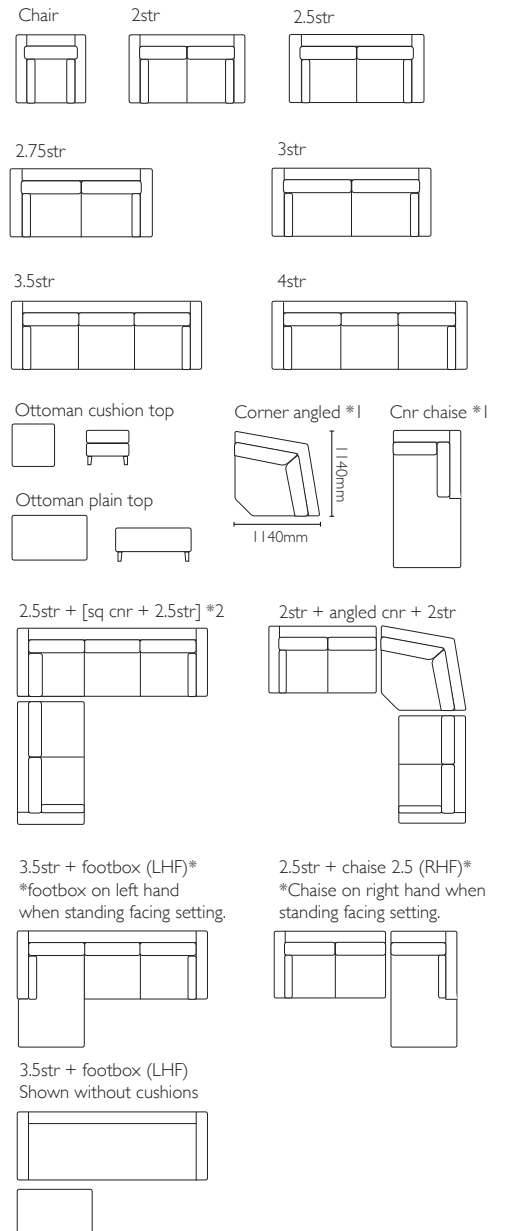

Size	Width	Depth	Height
3 str	2310	900	900
2.75 str	2090	900	900
2.5 str	1990	900	900
2 str	1740	900	900
Chair	1130	900	900

*The sizes above are standard to manufacturing, please ask for customised options

1/683 Cameron Rd, TAURANGA | 07 578 8388 | info@furnish.co.nz

FURNISH.CO.NZ

Boston

Size	Spec	Width	Depth	Height	Mtg
Chair	std	1130	900	900	8.0
Chair	left or right arm	880	900	900	7.5
Chair	no arm	630	900	900	7.0
2 str	std	1740	900	900	9.5
2 str	left or right arm	1490	900	900	9.0
2 str	no arm	1240	900	900	8.5
2.5 str	std	1990	900	900	10.5
2.5 str	left or right arm	1740	900	900	10.0
2.5 str	no arm	1490	900	900	9.5
2.75 str	std	2090	900	900	11.0
2.75 str	left or right arm	1840	900	900	10.5
2.75 str	no arm	1590	900	900	10.0
3 str	std	2310	900	900	12.0
3 str	left or right arm	2060	900	900	11.5
3 str	no arm	1810	900	900	11.0
3.5 str	std	2725	900	900	13.5
4 str	std	2875	900	900	14.5
Chaise 2.5	left or right arm	1005	1560	900	7.5
Chaise 2.75	left or right arm	1055	1560	900	9.5
Chaise Footbox	left or right side	to match sofa	640	to match	2.0
Corner	square	900	900	900	4.0
Corner	angled	1140	1140*	900	6.0
Corner Chaise	left or right	900	2000	900	10.5
Sofabed	double bi-fold	2090	900	900	11.5
Sofabed	queen bi-fold	2250	900	900	12.5
Ottoman sq	plain top	570	570	400	2.0
Ottoman sq	cushion top	570	570	470	2.5
Ottoman rect	plain top	1000	600	400	2.5
Ottoman rect	cushion top	1000	600	470	3.0

*1. The angled corner is freestanding.

*2. In a square corner setting the corner piece is always 'built on' to the smaller of the two sofas specified, i.e. 2 + cnr + 3, the corner will be build on to the 2 str.