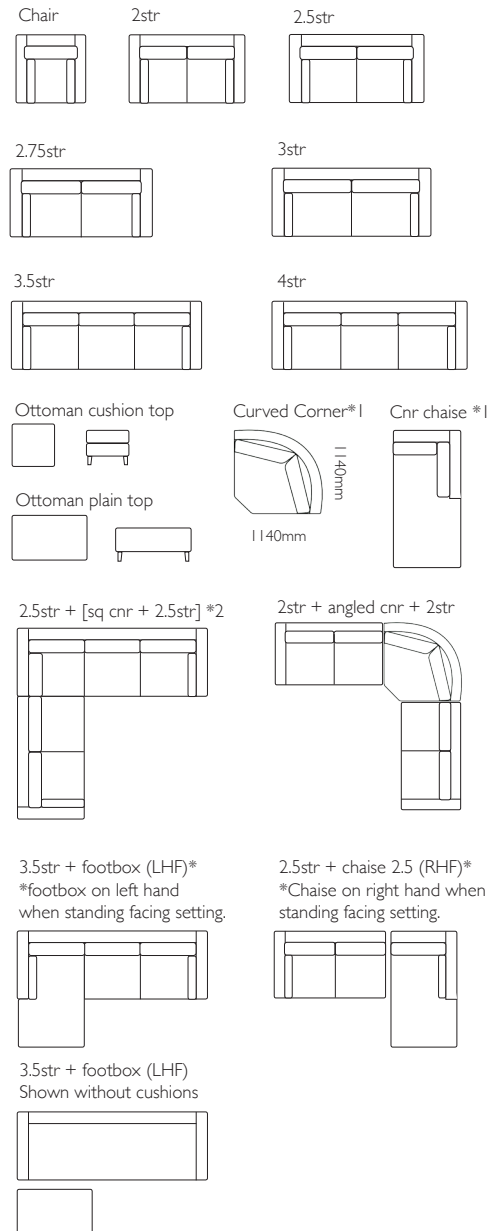

Size	Width	Depth	Height
3 str	2110	900	900
2.75 str	1890	900	900
2.5 str	1790	900	900
2 str	1540	900	900
Chair	930	900	900

*The sizes above are standard to manufacturing, please ask for customised options

1/683 Cameron Rd, TAURANGA
07 578 8388
online@furnish.co.nz

FURNISH.CO.NZ

Atlanta

Size	Spec	Width	Depth	Height	Mtg
Chair	std	930	900	900	8.5
Chair	left or right arm	780	900	900	8.0
Chair	no arm	630	900	900	7.5
2 str	std	1540	900	900	10.0
2 str	left or right arm	1390	900	900	9.5
2 str	no arm	1240	900	900	9.0
2.5 str	std	1790	900	900	11.0
2.5 str	left or right arm	1640	900	900	10.5
2.5 str	no arm	1490	900	900	10.0
2.75 str	std	1890	900	900	11.5
2.75 str	left or right arm	1740	900	900	11.0
2.75 str	no arm	1590	900	900	10.5
3 str	std	2110	900	900	12.5
3 str	left or right arm	1960	900	900	12.0
3 str	no arm	1810	900	900	11.5
3.5 str	std	2525	900	900	14.0
4 str	std	2675	900	900	14.5
Chaise 2.5	left or right arm	905	1560	900	8.0
Chaise 2.75	left or right arm	955	1560	900	10.0
Chaise Footbox	left or right side	to match sofa	640	to match	2.0
Corner	square	900	900	900	4.0
Corner	curved	1140	1140*	900	6.0
Corner Chaise	left or right	900	2000	900	11.0
Sofabed	double bi-fold	1890	900	900	12.0
Sofabed	queen bi-fold	2050	900	900	13.0
Ottoman sq	plain top	570	570	400	2.0
Ottoman sq	cushion top	570	570	470	2.5
Ottoman rect	plain top	1000	600	400	2.5
Ottoman rect	cushion top	1000	600	470	3.0

*1. The curved corner is freestanding.

*2. In a square corner setting the corner piece is always 'built on' to the smaller of the two sofas specified, i.e. 2 + cnr + 3, the corner will be build on to the 2 str.