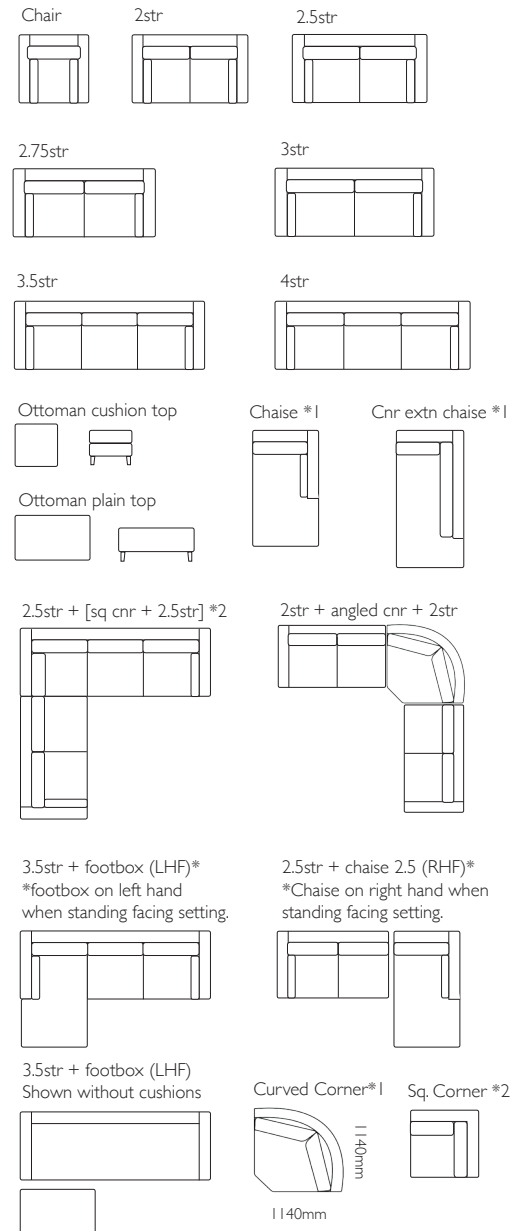

Size	Width	Depth	Height
Chair	930	900	900
2 str	1540	900	900
2.5 str 1 arm	1640	900	900
2.5 str	1790	900	900
2.75 str	1890	900	900
3 str	2110	900	900
Square Corner	900	900	900

*The sizes above are standard to manufacturing, please ask for customised options

1/683 Cameron Rd, TAURANGA
07 578 8388
info@furnish.co.nz

2 Newton St, MOUNT MAUNGANUI
07 575 3926
mountinfo@furnish.co.nz

FURNISH.CO.NZ

Atlanta Corner

Size	Spec	Width	Depth	Height	Mtg
Chair	std	930	900	900	8.5
Chair	left or right arm	780	900	900	8.0
Chair	no arm	630	900	900	7.5
2 str	std	1540	900	900	10.0
2 str	left or right arm	1390	900	900	9.5
2 str	no arm	1240	900	900	9.0
2.5 str	std	1790	900	900	11.0
2.5 str	left or right arm	1640	900	900	10.5
2.5 str	no arm	1490	900	900	10.0
2.75 str	std	1890	900	900	11.5
2.75 str	left or right arm	1740	900	900	11.0
2.75 str	no arm	1590	900	900	10.5
3 str	std	2110	900	900	12.5
3 str	left or right arm	1960	900	900	12.0
3 str	no arm	1810	900	900	11.5
3.5 str	std	2525	900	900	14.0
4 str	std	2675	900	900	14.5
Chaise 2.5	left or right arm	905	1560	900	8.0
Chaise 2.75	left or right arm	955	1560	900	10.0
Chaise Footbox	left or right side	to match sofa	640	to match	2.0
Corner	square	900	900	900	4.0
Corner	curved	1140	1140*	900	6.0
Corner Extn. Chaise	left or right	900	2000	900	11.0
Sofabed	double bi-fold	1890	900	900	12.0
Sofabed	queen bi-fold	2050	900	900	13.0
Ottoman sq	plain top	570	570	400	2.0
	cushion top	570	570	470	2.5
Ottoman rect	plain top	1000	600	400	2.5
	cushion top	1000	600	470	3.0

*1. The curved corner is freestanding.

*2. In a square corner setting the corner piece is always 'built on' to the smaller of the two sofas specified, i.e. 2 + cnr + 3, the corner will be build on to the 2 str.