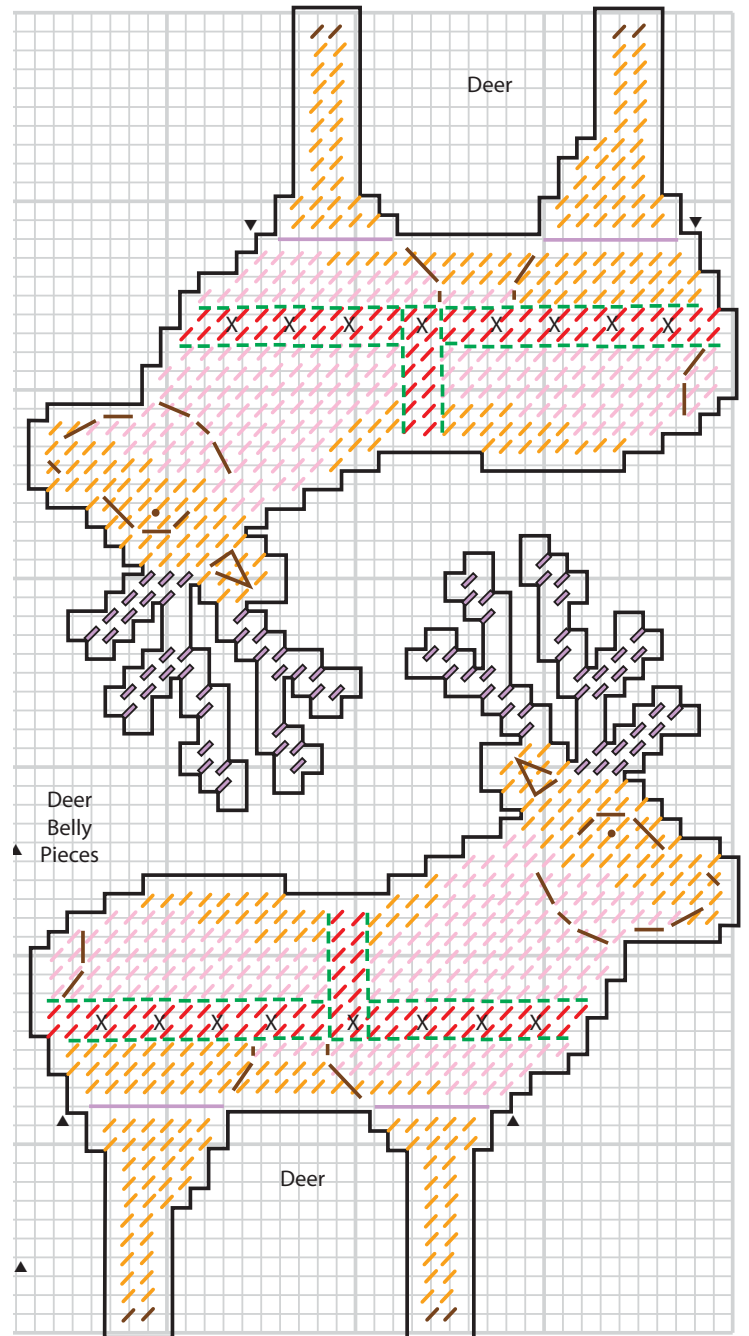

No. 22558

Retro Car

Although we make every effort to prevent errors from being published, we regret that they do occur and apologize for any inconvenience this may cause.

Page 5- Both Left Seat Side Pieces were short by one bar on the top. Please see below for correct size.

Although we make every effort to prevent errors from being published, we regret that they do occur and apologize for any inconvenience this may cause.

Page 25- The harness on the right facing Rudolph needs to move right one bar.

Page 26- The harness' on both of the right facing deer need to be moved right one bar.