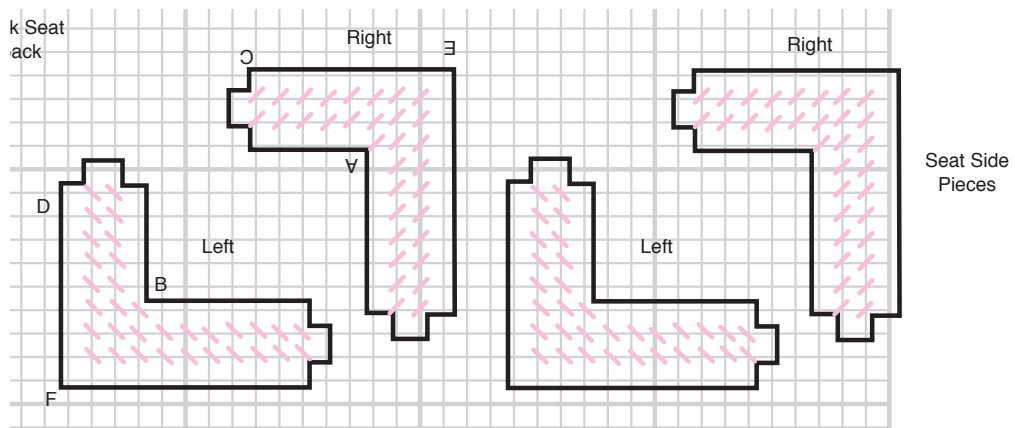

No. 22558

Retro Car

Although we make every effort to prevent errors from being published, we regret that they do occur and apologize for any inconvenience this may cause.

Page 5- Both Left Seat Side Pieces were short by one bar on the top. Please see below for correct size.

Although we make every effort to prevent errors from being published, we regret that they do occur and apologize for any inconvenience this may cause.

Page 25- The harness on the right facing Rudolph needs to move right one bar.

Page 26- The harness' on both of the right facing deer need to be moved right one bar.