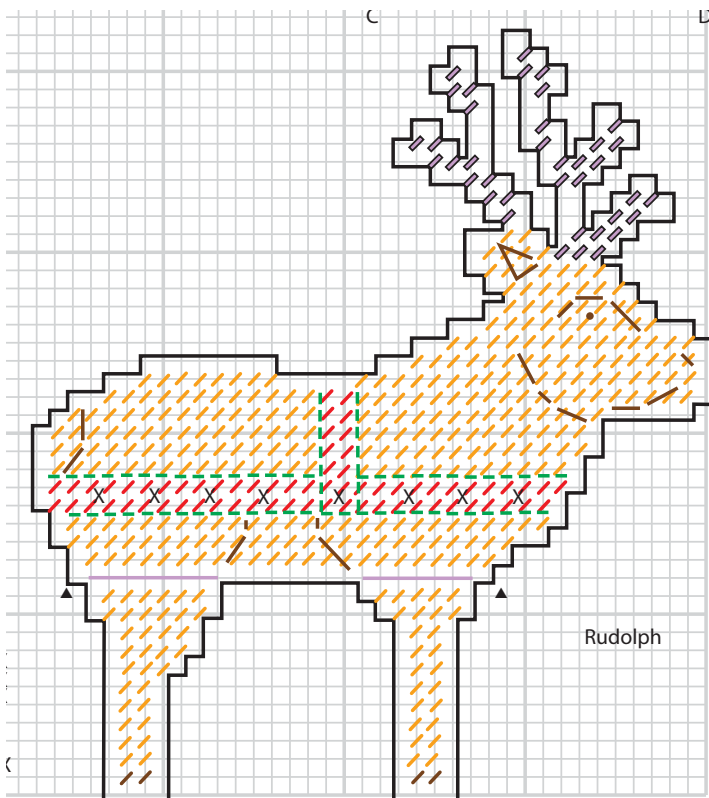

No. 22558

Retro Car

Although we make every effort to prevent errors from being published, we regret that they do occur and apologize for any inconvenience this may cause.

Page 5- Both Left Seat Side Pieces were short by one bar on the top. Please see below for correct size.

Although we make every effort to prevent errors from being published, we regret that they do occur and apologize for any inconvenience this may cause.

Page 25- The harness on the right facing Rudolph needs to move right one bar.

Page 26- The harness' on both of the right facing deer need to be moved right one bar.