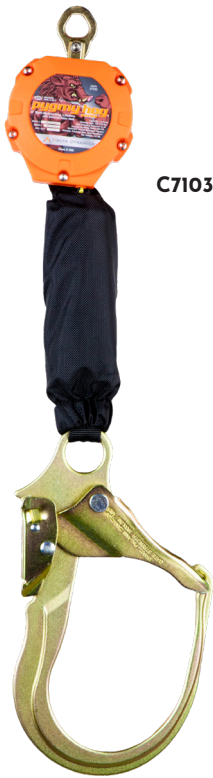

CLASS A PYGMY HOG® SERIES

C7103

C7102

Common setup with the C1004 Dual Connector

The Pygmy Hog® Self-Retracting Lifeline (SRL) is a Web SRL manufactured with a durable Ultra-high-molecular-weight Polyethylene (UHMWPE) & Polyester lifeline. It is designed to be the best mini retractable on the market. Extremely lightweight, the Pygmy Hog® is portable and can be used either in mobile or stationary applications. Available with a variety of connector configurations, the Pygmy Hog® is built to work as a single unit, or when used with an authorized connector, as part of a dual unit system.

Part #	Part Name	Weight
C7102	6' Pygmy Single SRL w/ Steel Snap Hook	2.4 lbs.
C7102D	Dual 6' Pygmy SRL w/Snap Snap Hook	5.4 lbs.
C7103	6' Pygmy Single SRL w/ Peri Form Hook	3.6 lbs.
C7103D	Dual 6' Pygmy SRL w/ Peri Form Hook	7.8 lbs.
C7104	6' Pygmy Single SRL w/ Rebar Hook	3.3 lbs.
C7104D	Dual 6' Pygmy SRL w/ Rebar Hook	7.2 lbs.

Key Features

- Carabiner Included
- Steel Snap Hook or Peri Form Hook (Universal Rebar Hook)
- Lightweight and Durable
- Fits in the Palm of Your Hand
- Meets ANSI Z359.14-2014, ANSI A10.32-12, OSHA 1926 Subpart M, OSHA 1910
- ANSI Worker Capacity Range: 130-310 lbs.
- Lifeline Material: UHMWPEW and Polyester