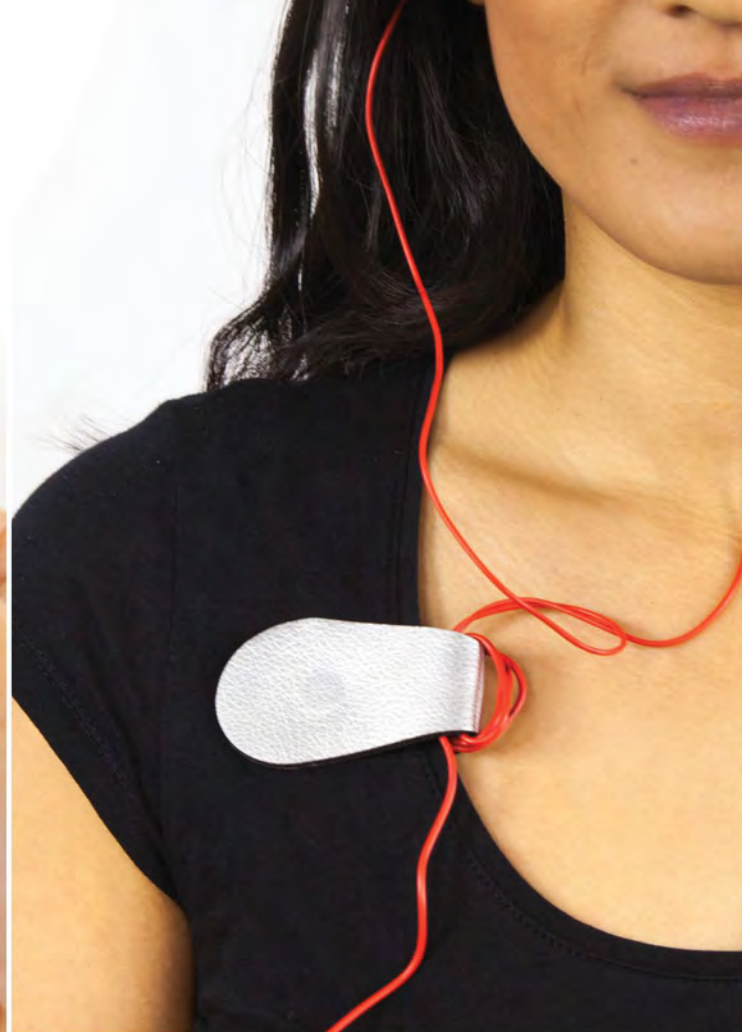

Sport Guppy™
Black
SKU# GS300-PP01