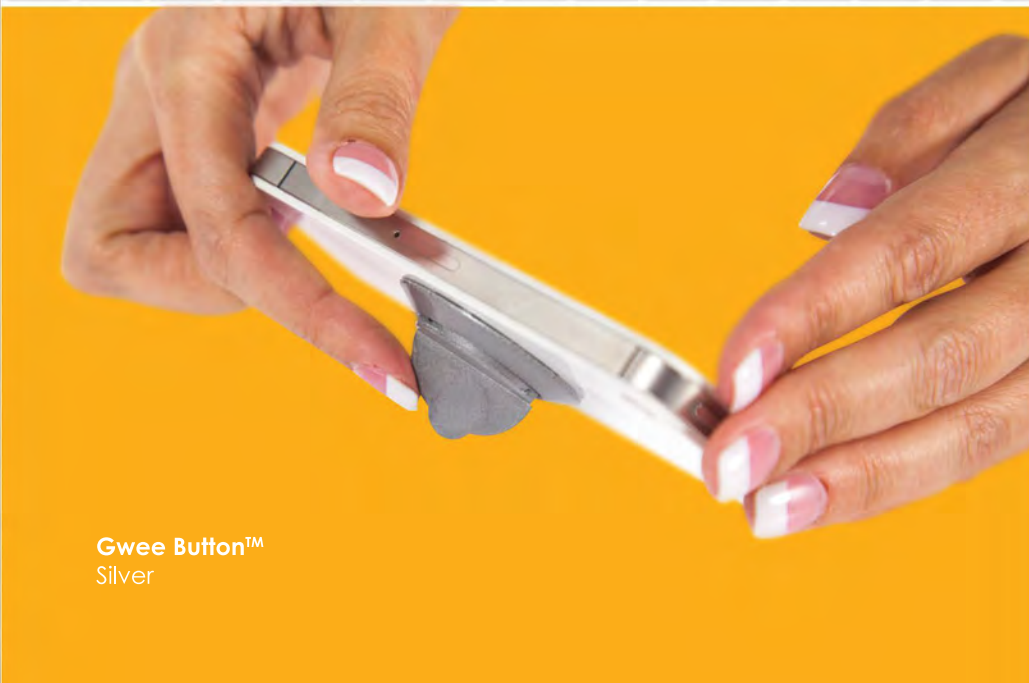

"I purchased the full line of Gwee® products that was offered in an infomercial. I have used all of them, but my favorite by far is The Button. It cleaned my cell phone screen to a shine, and there wasn't a streak or smudge in place. The fact that it's always accessible and can be used as a phone stand too, makes this a great find and I highly recommend it!"

~ *Melissia*

gweevideos

Gwee Button™

Gwee Button™ Features

- Removes greasy smudges from your screen.
- Gwee Button™ conveniently attaches to the back of phones using a special adhesive.
- Anti-Microbial blend embedded into all Gwee® cleaning pads.