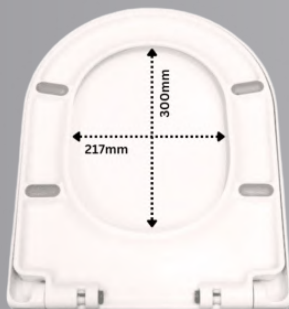

U Shape Soft Close Seat & Cover (UF)

Colour: White
Code: KM7301WW
Price: RM160.00