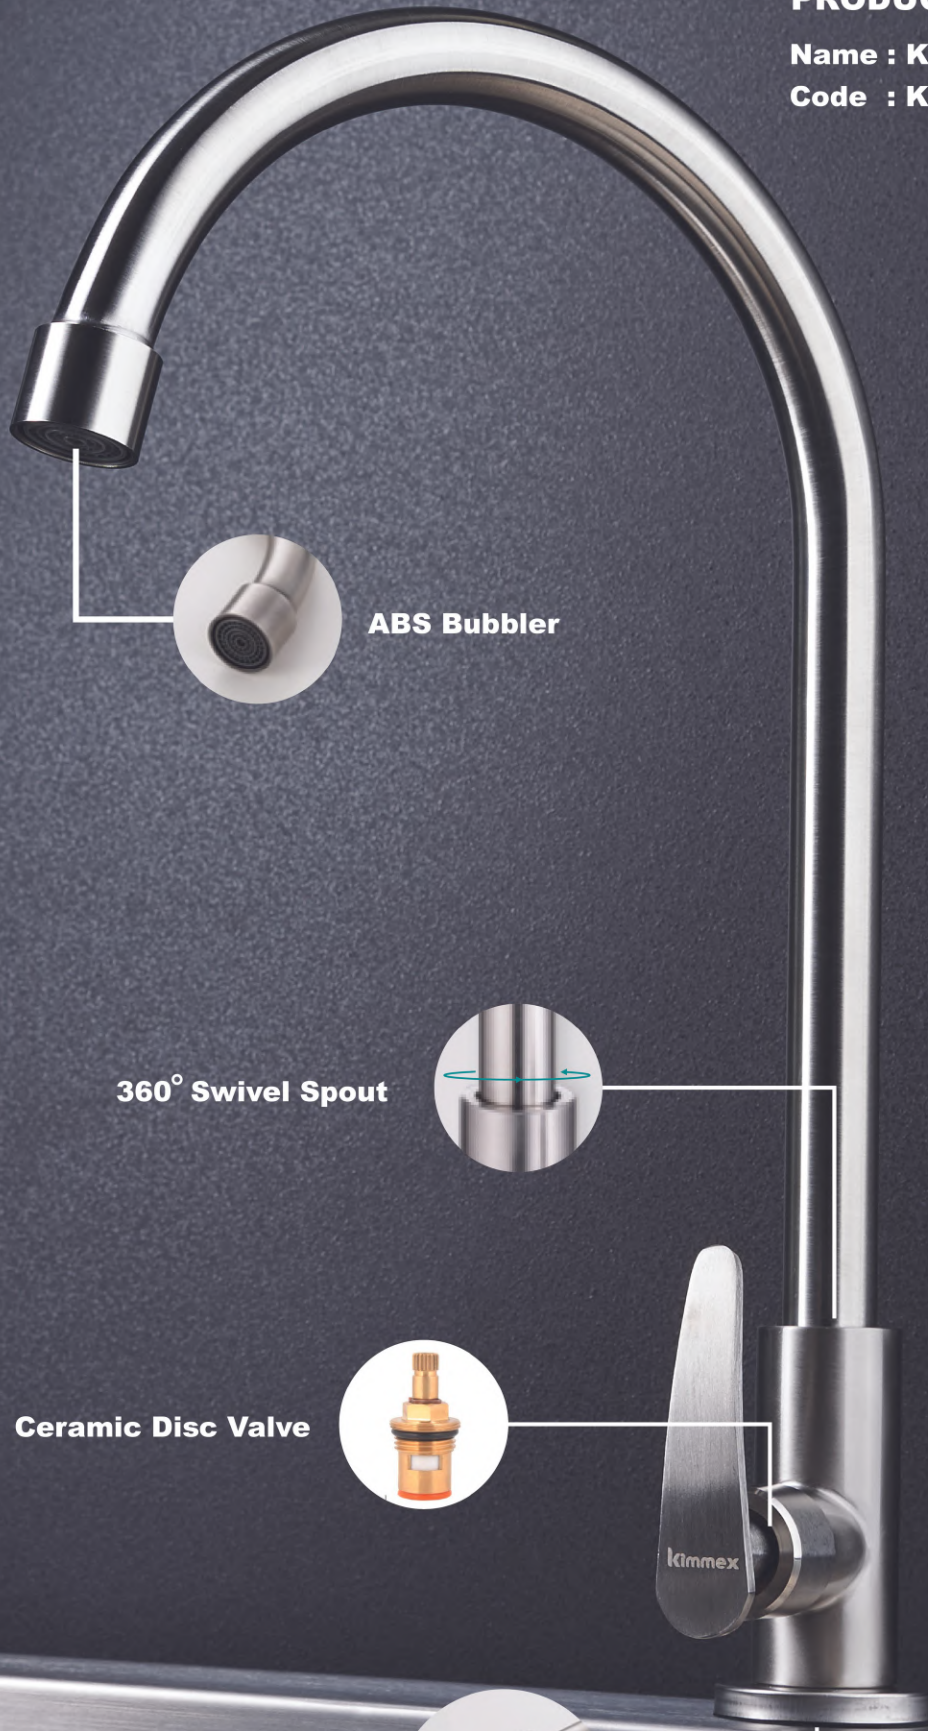

Code: KM-TWT1D-02-SS

Price: RM84.00

Hand Bidet Spray Set

Finish: Brushed

Code: KM-HBS1-SS

Price: RM64.00

304 STAINLESS
STEEL

RUST & CORROSION
RESISTANCE

kimmex

PRODUCT DETAILS

Name : Kitchen Pillar Sink Tap

Code : KM-STP1D-02-SS

ABS Bubbler

360° Swivel Spout

Ceramic Disc Valve

80mm Length Threading

Kimmex

Product Name

½" Angle Valve With Wall
Flange
KM-AVC01-CP

ONE PIECE BRASS
WITH CHROME
PLATING

EXTRA
THICKNESS

Kimmex

Kitchen Wall Sink Tap

Finish: Brushed