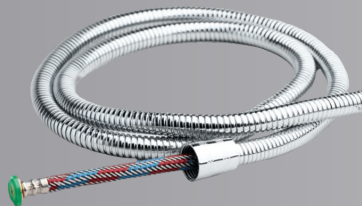

kimmex

Product Catalogue

Kimmex

Basin Pillar Tap

Finish: Polished
Code: KM7001CP
Price: RM245.00

Basin Mixer Tap

Finish: Polished
Code: KM7002CP
Price: RM280.00

Concealed Shower Mixer With Wall Outlet

SUS304 8" Shower Head

Finish: Brushed
Code: KM7009CP
Price: RM158.00

SUS304 10" Shower Head

Finish: Brushed
Code: KM7010CP
Price: RM175.00

SUS304 12" Ceiling Arm

Finish: Polished
Code: KM7011CP
Price: RM125.00

Finish: Polished
Code: KM7014CP
Price: RM210.00

Hand Shower Set With Three Functions

Finish: Polished
Code: KM7015CP
Price: RM210.00

Hand Shower Set With Three Functions

Finish: Polished
Code: KM7016CP
Price: RM190.00

1.5m Shower Hose

Finish: Polished
Price: RM45.00

1.2m Shower Hose

Finish: Polished
Price: RM40.00

kimmex

Pullout Kitchen Mixer Tap (Satin)

Finish: Brushed

Code: KM7017CP