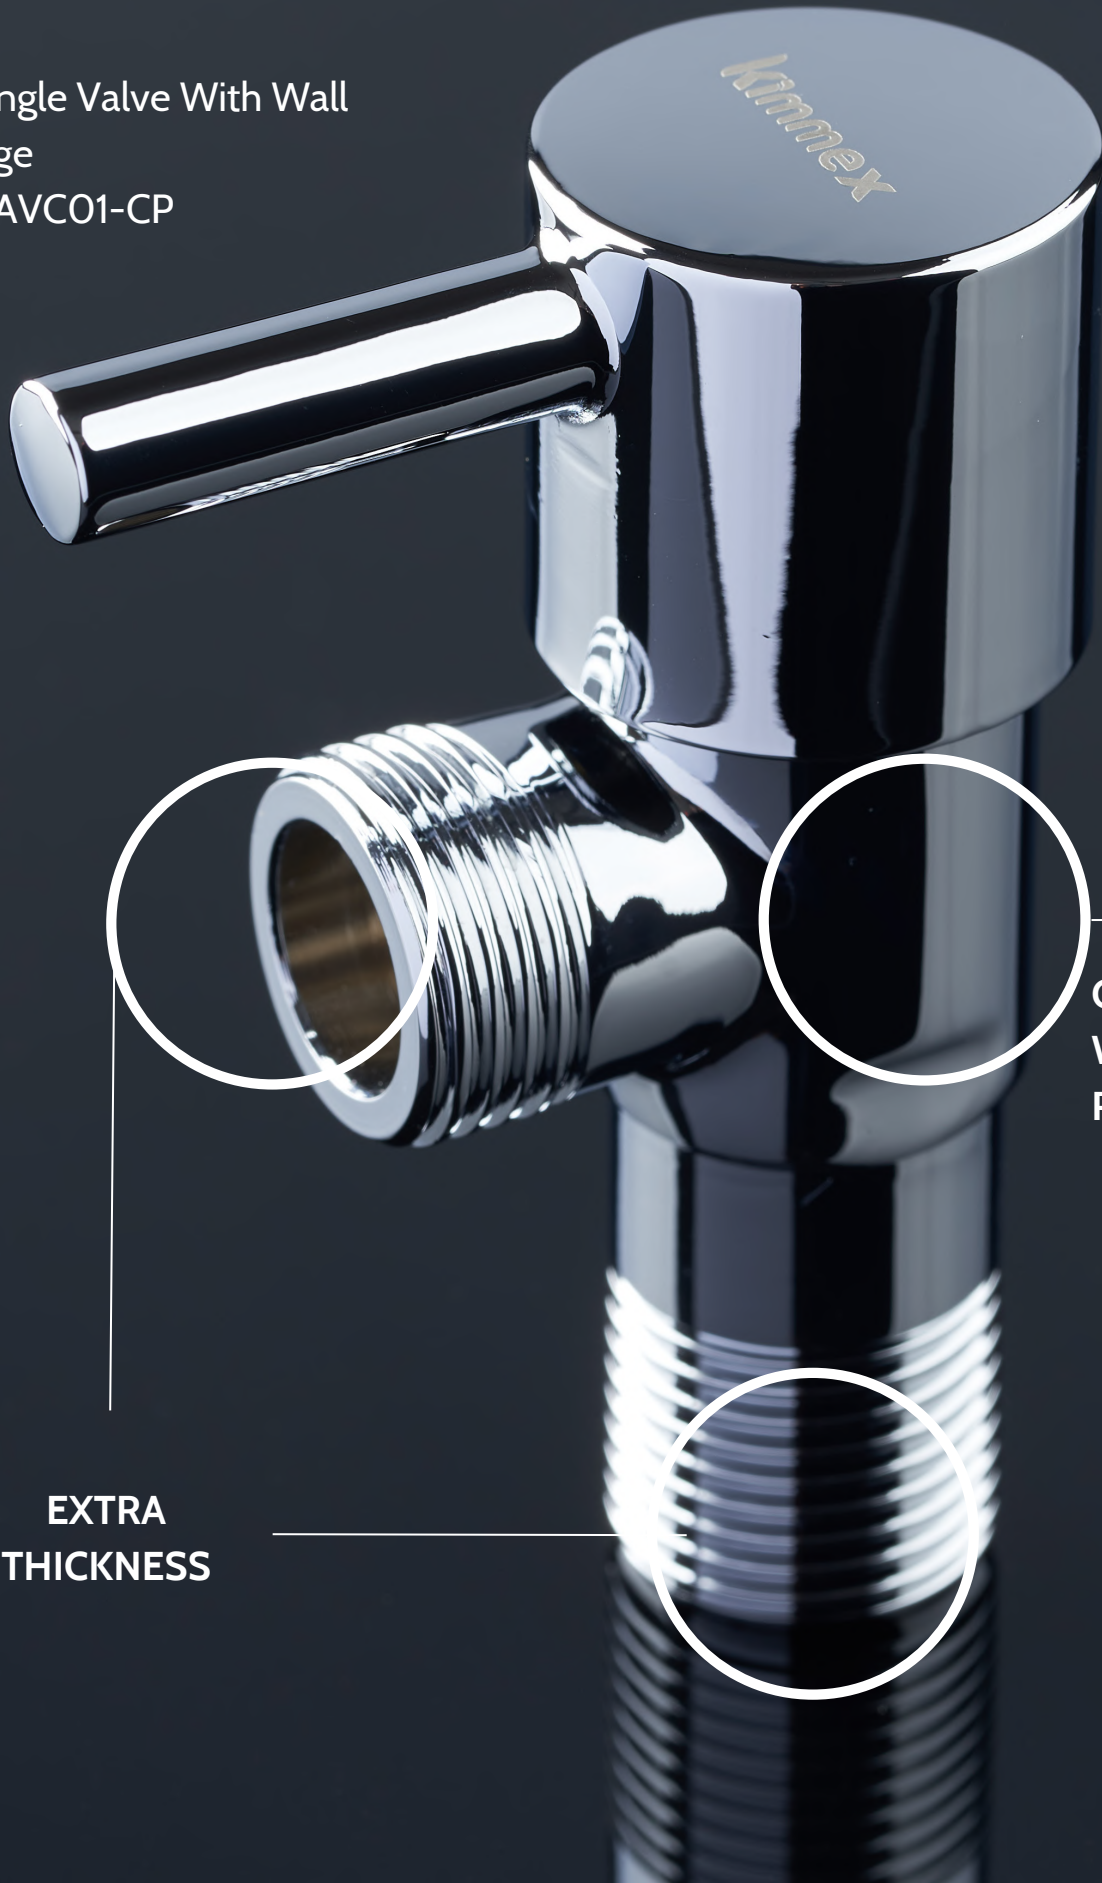

kimmex

PRODUCT DETAILS

Name : Kitchen Pillar Sink Tap

Code : KM-STP1D-02-SS

ABS Bubbler

360° Swivel Spout

Ceramic Disc Valve

80mm Length Threading

Kimmex

Product Name

½" Angle Valve With Wall
Flange
KM-AVC01-CP

ONE PIECE BRASS
WITH CHROME
PLATING

EXTRA
THICKNESS

Kimmex

Kitchen Wall Sink Tap

Finish: Brushed

Code: KM-STW1D-02-SS

Price: RM64.00

Kitchen Pillar Sink Tap

Finish: Brushed

Code: KM-STP1D-02-SS

Price: RM68.00

SUS304 Angle Valve

Finish: Brushed