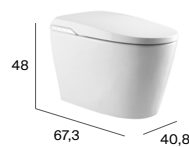

Coanda effect Dryer

Heated and easily removable seat

Automatic functions

Maximum hygiene

Roca Connect

In-Wash® Insignia back to wall with Roca Rimless® Vortex and In-Tank®
A803166002

4/3L

In-Wash® Insignia In-Tank® Remote control (included)