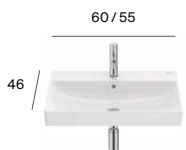

Semi-recessed basin
A32768P00C