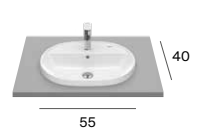

The Gap
A3270Y6000

M