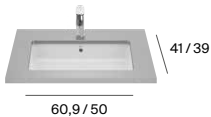

Sofia
A32772200J 60,9x41
A32772300J 50x39