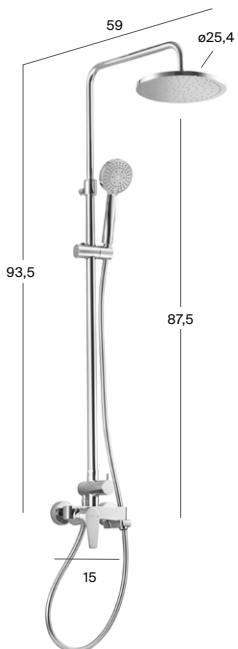

Dimensions in cm.

Quick reaction

Safe Touch

Victoria ^N

Victoria-T Basic Shower

Wall-mounted thermostatic shower column
A5A9F18NBN

Dimensions in cm.

Quick reaction