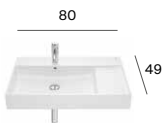

Inspira
A32752B00J