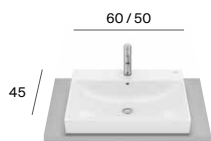

In countertop basin with faucet bank
A32768N00C 60x45
A32768L00C 50x45

Wall-hung Roca Rimless® WC
A34668900C Bowl
A801E12002 Seat SC