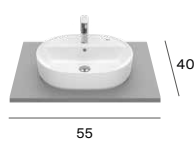

In countertop basin
A3270Y5000