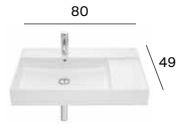

In-Wash® Ona back to wall single floorstanding with Roca Rimless®
A803136002

◆ 4,5/3 L

Dimensions in cm.

Inspira

Wall-hung basin
A32752A00J

Wall-hung basin
A32752B00J

Wall-hung basin
A32752C00J

SQUARE