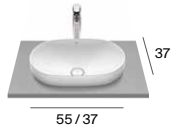

Inspira
A32752700J 55x37
A32752R00J ø37

► M