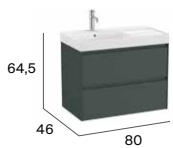

P/S

Debba
A32799400J 60x48
A32799500J 55x44
A32799600J 50x42

P/S

Ona

Unik (basin and base unit)

Wall-hung Furniture Basin
A327689004
 Unik 2 Drawers Furniture
A857763513

Wall-hung Furniture Basin
A327686004
 Unik 2 Drawers Furniture
A857761509