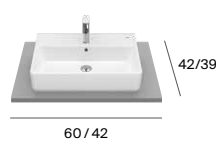

Semi-recessed basin
A32747P00C

SQUARE

Over countertop basin
A3270Y2000

Over countertop basin
 with faucet bank
A3270MN000 60x42
A3270MM000 42x39

In countertop basin
 with faucet bank
A32747V00J 55x41
A3270Y9000 42x39