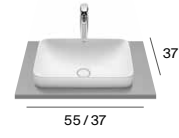

In countertop basin
A32753400J 55x37
A32753R00J 37x37