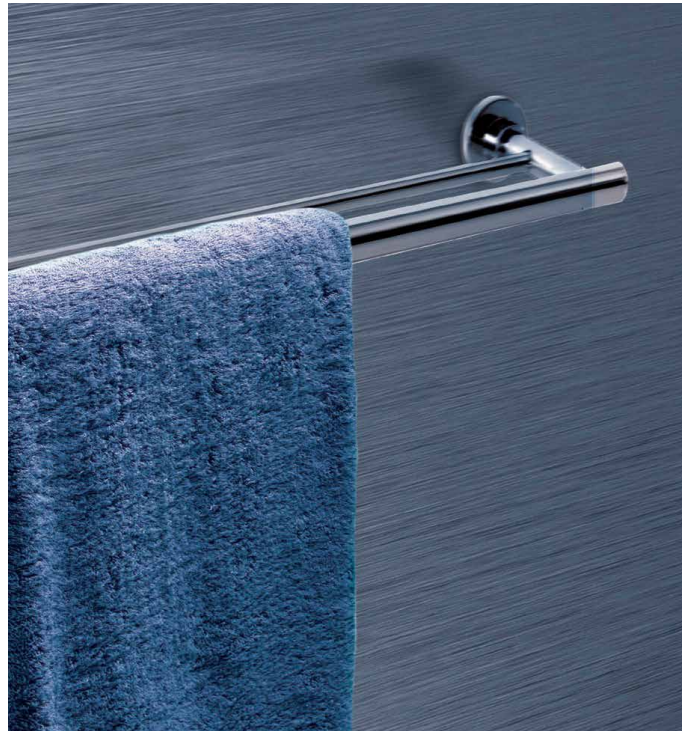

Vectra

Robe hook
Z816347001

Toilet roll holder
with cover
A817665001

Toilet roll holder
without cover
A817666001

Towel rack
Z816343001

Wall-mounted soap dish
Z816345001

● Installation with screws or adhesive. Dimensions in cm.

Dimensions in cm.