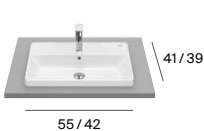

The Gap
A32747V00J 55x41
A3270Y9000 42x39

M