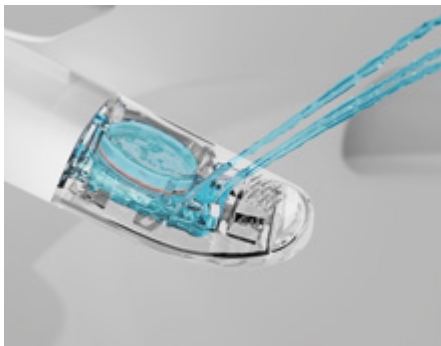

New wash

New technology in the nozzle, for a softer and more efficient front wash and a more personalized rear wash, with the innovative Multi-Stream.