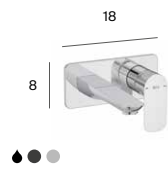

Built-in single-lever basin mixer
A5A356EC00