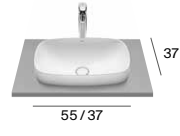

In countertop basin
A32750400J 55x37
A32750R00J 37x37