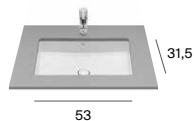

Under countertop basins

Inspira
A32753500J