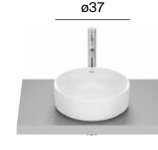

Ona^N

Wall-hung / pedestal / semipedestal basins
A327686000 60x46
A327685000 55x46

Semi-recessed basin
A32768P00C

Over countertop basins
A32768C000

Over countertop basin
A3275L000C

Over countertop basin
A32768J000