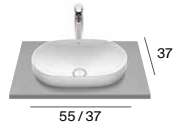

In countertop basin
A32752700J 50x37
A32752R00J ø37