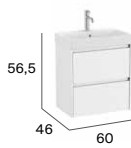

Ona

Unik (basin and base unit)

Wall-hung Furniture Basin
A327689004
Unik 2 Drawers Furniture
A857763513

Wall-hung Furniture Basin
A327686004
Unik 2 Drawers Furniture
A857761509

Finishes (furniture)

Dimensions in cm.

Mirrors

Moon led strip glow mirror
A812411000

Moon led strip glow mirror
A812412000

Fineceramic®

Space-saving trap

Soft close