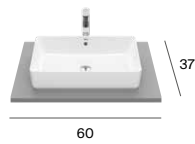

The Gap

Semi-recessed basin
A32747P00C

SQUARE

Over countertop basin
A3270Y2000

Over countertop basin
with faucet bank
A3270MN000 60x42
A3270MM000 42x39

In countertop basin
with faucet bank
A32747V00J 55x41
A3270Y9000 42x39

ROUND

Over countertop basin
A3270Y1000 55x39
A3270MJ000 39x39

Over countertop basin
with faucet bank
A3270Y0000

In countertop basin
A3270Y5000

In countertop basin
with faucet bank
A3270Y6000

SQUARE

Wall-hung WC
A34647M000 Bowl
A80R472001 Seat SC
RE801472464 Seat

Close coupled WC
A34247M000 Bowl
A34147M000 Cistern Bl
A80R472001 Seat SC

One Piece WC
A34947700J Bowl
A80R472001 Seat SC
RE801472464 Seat

◆ 4,5/3 L

◆ 4,5/3 L

ROUND

Single floorstanding
comfort height back to
wall Roca Rimless® WC
A3470N7000 Bowl
A801D12003 Seat SC

Close coupled WC
A3420NA000 Bowl
A3410N200C Cistern Bl
AS01D12001 Seat SC

One piece WC
A3490N000C Bowl
A801D12001 Seat S C

◆ 4,5/3 L

◆ 4,5/3 L

Dimensions in cm.

Roca Rimless®

Flush

Soft close

Compact

Comfort height