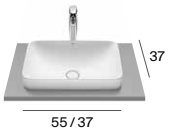

Inspira
A32753400J 55x37
A32753R00J 37x37

► M