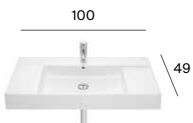

Inspira
A32752A00J