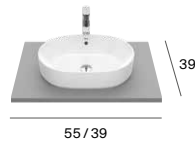

ROUND

Over countertop basin
A3270Y1000 55x39
A3270MJ000 39x39

Over countertop basin
with faucet bank
A3270Y0000