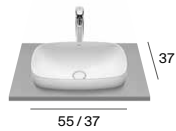

Inspira
A32750400J 55x37
A32750R00J 37x37

► M