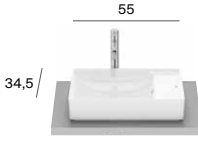

Ona^N

Wall-hung / pedestal / semipedestal basins
A327686000 60x46
A327685000 55x46

Semi-recessed basin
A32768P00C

Over countertop basins
A32768C000

Over countertop basin
A3275L000C

Over countertop basin
A32768J000