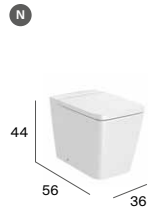

Back to wall single
floorstanding Roca
Rimless® WC
A347537000 Bowl
A80153200B Seat SC