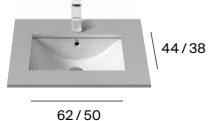

Diverta
A32711M00J 62x44
A32711N00J 50x38