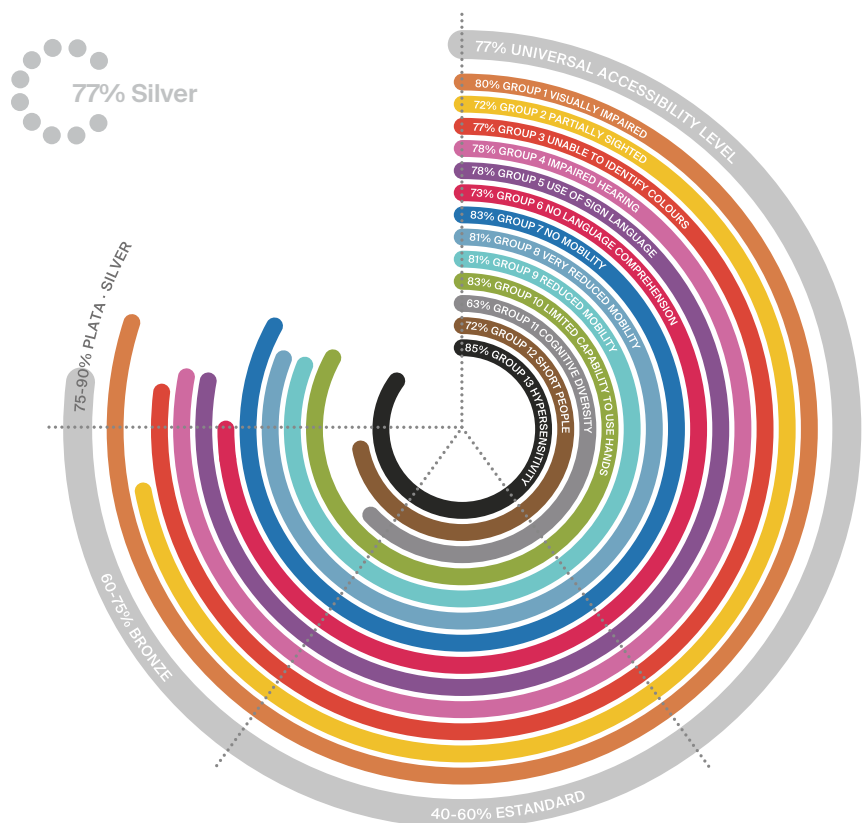

both in private and public. From the time we leave home to the time we return we must ensure not only that users can reach a given space, but that, once there, they can fully use all the elements. Our streets, buildings and interiors should be conceived under the principles of Design for All.

Bathrooms and toilet spaces are a fundamental piece within this sequence, a link in the chain without which it is impossible to speak of Universal Accessibility.

As a society we have a long way to go towards making our environments more accessible – but with each architect keeping accessibility in mind when planning spaces and each designer working towards accessible products to fill them, we're getting closer all the time.

Clear Code Architecture®

Clear Code Architecture® is the first method that objectively guarantees spaces for everyone. It is the result of research through which PMMT Forward Thinking Healthcare Architecture studies the needs of any limitation in the use of built space. To do so, they define thirteen groups that gather all the needs that any person can experience in any space, creating a parametric method that allows to objectively evaluate the level of universal accessibility of an environment and help to improve it.

Access

A full range of universal design solutions aimed at users with reduced mobility.

Clear Code Architecture® percentage obtained when applied to the bathroom space on page 50