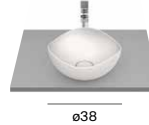

Ohtake
A327A15000
N

► M