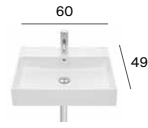

In-Wash® Ona back to wall single floorstanding with Roca Rimless®
A803136002

◆ 4,5/3 L

Dimensions in cm.

Inspira

Wall-hung basin
A32752A00J

Wall-hung basin
A32752B00J

Wall-hung basin
A32752C00J

SQUARE