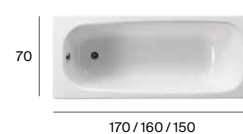

HG
Contesa
A2358A0000 170
A2359A0000 160
A2360A0000 150

Easy
A26N020000

HM

HM: Optional hydromassage system. Dimensions in cm.

HG: Heavy Gauge (3,5 mm thick steel). Dimensions in cm.

Tempo

Everlux
●

Matt finish
●