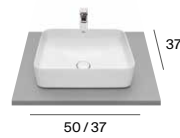

SQUARE

Over countertop basin
A32753000J 50x37
A32753200J 37x37