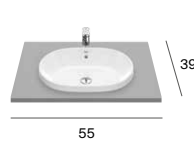

ROUND

Over countertop basin
A3270Y1000 55x39
A3270MJ000 39x39

Over countertop basin
 with faucet bank
A3270Y0000

In countertop basin
A3270Y5000

In countertop basin
 with faucet bank
A3270Y6000

SQUARE

Wall-hung WC
A34647M000 Bowl
A80R472001 Seat SC
RE801472464 Seat