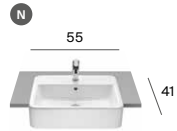

The Gap

Semi-recessed basin
A32747P00C

SQUARE

Over countertop basin
A3270Y2000