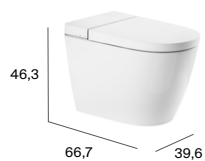

In-Wash® Ona back to wall single floorstanding with Roca Rimless®
A803136002

◆ 4,5/3 L

Dimensions in cm.

Inspira

Wall-hung basin
A32752A00J

Wall-hung basin
A32752B00J

Wall-hung basin
A32752C00J

SQUARE