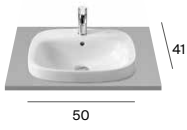

Debba
A32799M00J

M

M - Can be installed with base unit / P - Can be installed with Pedestal / S - Can be installed with Semipedestal ► Inspira basins available in white, pearl and onyx. **N** Ohtake basins available in matt white, onyx and matt black. Dimensions in cm.