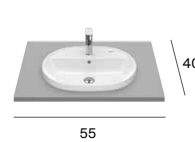

ROUND

Over countertop basin
A3270Y1000 55x39
A3270MJ000 39x39

Over countertop basin
 with faucet bank
A3270Y0000

In countertop basin
A3270Y5000

In countertop basin
 with faucet bank
A3270Y6000

SQUARE

Wall-hung WC
A34647M000 Bowl
A80R472001 Seat SC
RE801472464 Seat