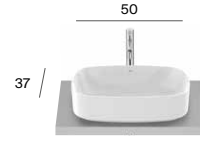

Ona^N

Wall-hung / pedestal / semipedestal basins
A327686000 60x46
A327685000 55x46

Semi-recessed basin
A32768P00C

Over countertop basins
A32768C000

Over countertop basin
A3275L000C

Over countertop basin
A32768J000