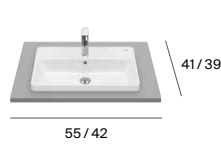

Semi-recessed basin
A32747P00C

SQUARE

Over countertop basin
A3270Y2000

Over countertop basin
 with faucet bank
A3270MN000 60x42
A3270MM000 42x39

In countertop basin
 with faucet bank
A32747V00J 55x41
A3270Y9000 42x39