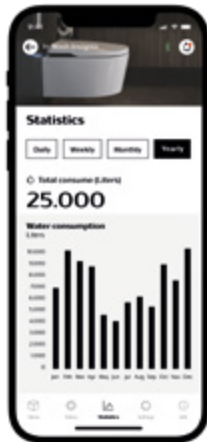

In-Wash® Insignia

The ultimate smart toilet
Make room for the
connected WC

Consider Roca's In-Wash® Insignia smart toilet, with innovations that are as progressive as they are intuitive. It still consists of the essential elements: seat, bowl, water. Though now, the seat can be pre-warmed and opens and closes automatically, via a built-in presence motion sensor. The bowl is Roca Rimless®, which makes it more hygienic and easier to clean. And the space-saving tank, integrated into the bowl, has an optimised flush in comparison to earlier models. Each element has been reimagined and optimized according to user experience and functionality.

The most notable evolution comes in the form of an integrated water nozzle that provides fully customizable washing and drying functions for intimate hygiene. The position, pressure and temperature of the water and air can be controlled either via a remote control or an app for smartphones. When you're finished, effective drying technology directs air precisely where it is needed.

Other features such as the deodorizer, Supraglaze® glazing and LED night light complete this enticing package. The toilet self-cleans using both water and UV lighting, to ensure the most hygienic experience with minimal hands-on maintenance.

At the heart of the smart bathroom is Roca Connect, a solution for managing the data of your bathroom. Roca IoT service monitors water consumption and issues warnings, alerts and saving insights thanks to integrated systems in In-Wash® Insignia. The settings and features can be adjusted through a mobile app, and statistics are constantly gathered regarding the use of water so you can know how much water each user is consuming at any time.