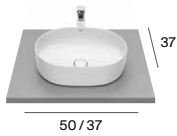

ROUND

Over countertop basin
A32752000J 50x37
A32752300J ø37