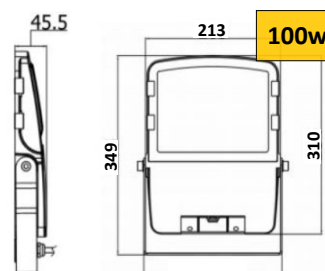

STARCO LIGHTING

07 3808 3906

info@starcolighting.com.au

www.starcolighting.com.au

Unit 6, 11 Eileen Street

Underwood QLD 4119