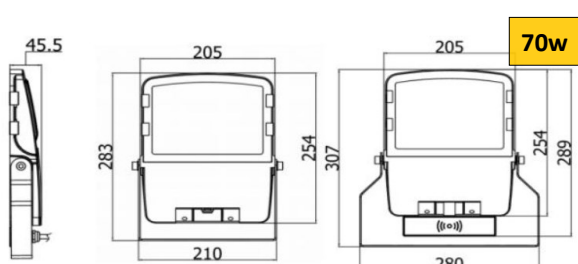

STARCO

70w, 100w & 150w LED FLOODLIGHT

SKU: SL-70FL / SL-70SFL (With Sensor)

SKU: SL-100FL

SKU: SL-150FL

Voltage	Power	Emitting colour	Kelvin (CTI)	Lumens / watt	Total lumens
240V	70w	Daylight	5000k	130	9100
240V	100w	Daylight	5000k	130	1026
240V	150w	Daylight	5000k	130	1950

Colour rendering	IP Rating	Dimming	Beam angle	Fitting colour
<80	IP65	No	110°	Black

STARCO LIGHTING

07 3808 3906

info@starcolighting.com.au

www.starcolighting.com.au

Unit 6, 11 Eileen Street

Underwood QLD 4119