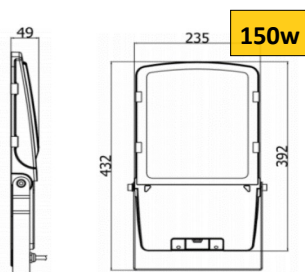

STARCO LIGHTING

07 3808 3906

info@starcolighting.com.au

www.starcolighting.com.au

Unit 6, 11 Eileen Street

Underwood QLD 4119