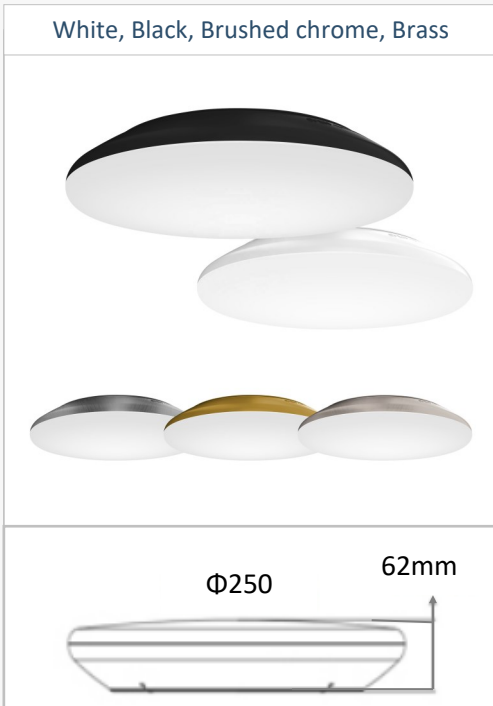

SmashBoy IP65 Light fitting

SKU: SL-SB12W3CCTIK10

DIMMING

IP65

IK10

warranty
4 Years

3000k

4000k

5000k

Tri-Colour

White, Black, Brushed chrome, Brass

SmashBoy is a vandal proof and weatherproof ceiling and wall light suitable for many applications in residential or commercial installations.

The IK10 rating and extra wide beam angle ensures its suitability in public areas and harsh environments.

The luminaire comes with an internal switch to select between warm white, natural white and daylight colour.

The fitting colour can also be selected with the attachable colour rings as an extra accessory.

Voltage	240VAC
Power	12 watt
Emitting Colour	Warm white, Natural white, Daylight
Kelvin (CRI)	3000k, 4000k, 5000k
Lumens/watt	95.8 / 100 / 97.9
Delivered lumens	1150 / 1200 / 1175
Dimensions	Ø250 x 62
Colour rendering	>82
IP rating	IP65
IK rating	IK10
Dimming	Yes
Beam angle	180°
Fitting colour	White / Black / Chrome / Brass
Warranty	4 years