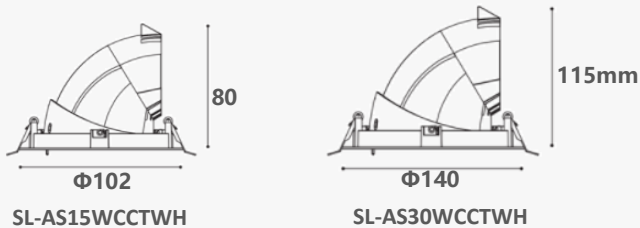

4000k

5000k

Tri-Colour / CREE X Lamp

ArcStar Shop Spotlights are an attractive and convenient luminaire for many commercial applications.

The adjustable head can rotate 360° and tilt 90°.

The beam angles range from narrow to very wide which means it is suitable for low or high ceiling heights in a multitude of situations.

SL-AS15WCCTWH

SL-AS30WCCTWH

<b>Voltage</b>	240VAC
<b>Power</b>	15w, 30w
<b>Emitting Colour</b>	Warm white, Natural white, Daylight
<b>Kelvin (CRI)</b>	3000k, 4000k, 6000k
<b>Lumens/watt</b>	98 (15w), 96.5 (30w)
<b>Delivered lumens</b>	1470 (15w), 2895 (30w)
<b>Cut-out</b>	Φ90 (15w), Φ125 (30w)
<b>Dimensions</b>	102 x80 (15w), 140x115 (30w)
<b>Colour rendering</b>	>83 (tri-color), >93 (CREE X-Lamp)
<b>IP rating</b>	IP20
<b>Dimming</b>	Triac standard, 1-10 & Dali Optional
<b>Beam angle</b>	24°, 38°, 60°
<b>Fitting colour</b>	White
<b>Warranty</b>	5 years