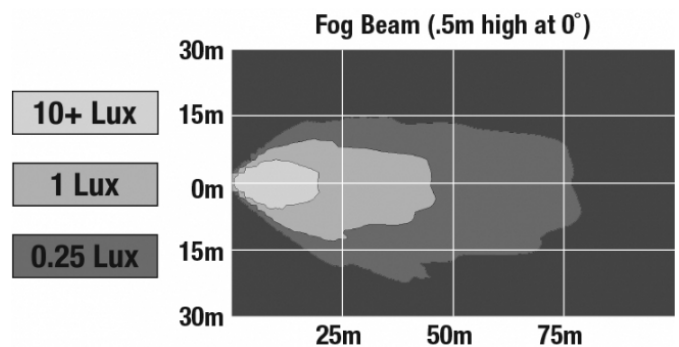

REGULATORY STANDARDS COMPLIANCE

ECE Reg 19
SAE J583

IEC IP69K
Tested to ECE Reg. 10
(Radiated Emissions only)

PHOTOMETRIC SPECIFICATIONS

Raw Lumen Output	1080
Effective Lumen Output	610
Nominal LED Color Temperature	5000 K
Beam Pattern(s)	Forward Lighting - Fog