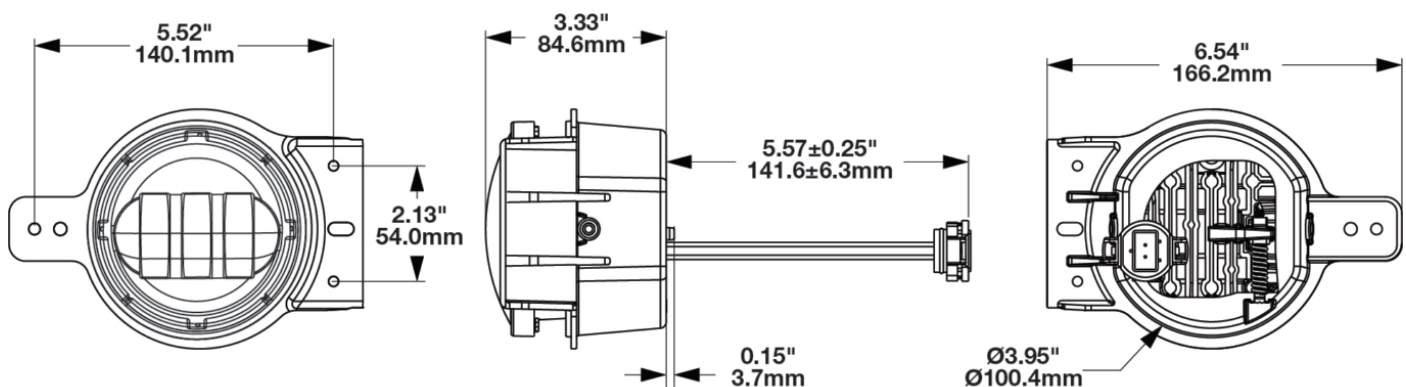

PRODUCT DIMENSIONS

Print date: 2022-09-20

© 2022 J.W. Speaker Corporation • Germantown, WI U.S.A.
www.jwspeaker.com • speaker@jwspeaker.com • 262.251.6660

J.W. SPEAKER
Engineered. Lighting. Solutions.