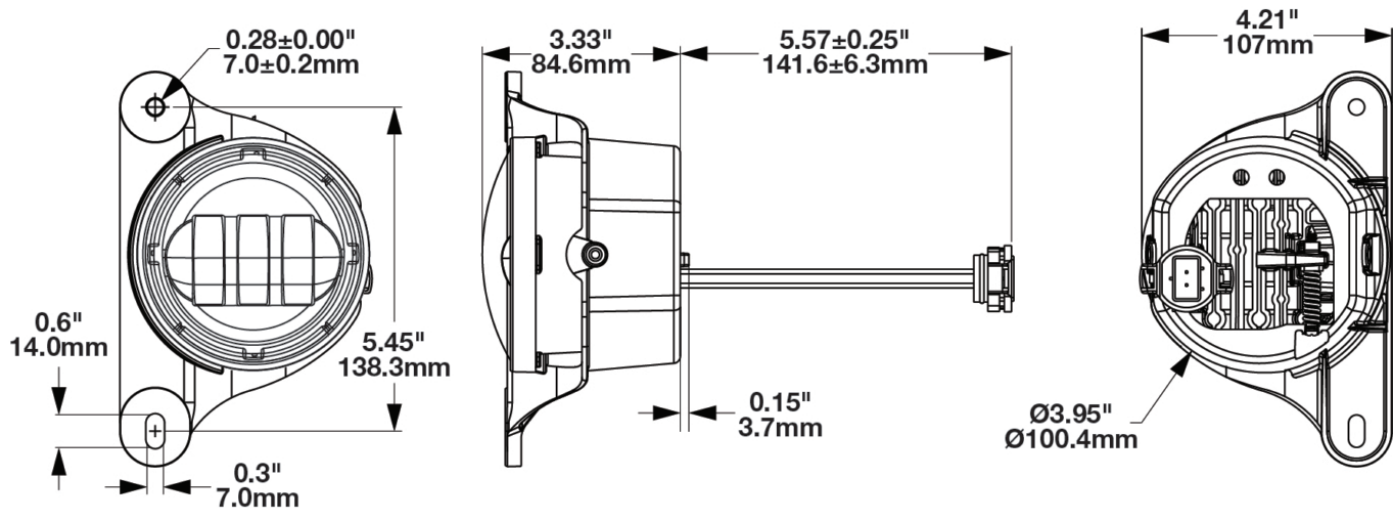

LED Jeep Fog Lights - Model 6145 J2 Series

PRODUCT INFORMATION

Description	12V SAE/ECE LED Jeep JL Rubicon Fog Light with Black Inner Bezel - 2 Light Kit
Height	167.00 mm / 6.57 in
Width	107.00 mm / 4.21 in
Depth	88.39 mm / 3.48 in
Shape	Round
Outer Lens Material	Polycarbonate
Outer Lens Color	Clear
Housing Material	Aluminum
Housing Color	Black
Bezel Color	Black
Mounting Type	Bumper Mount
Retrofits	Jeep JL Rubicon
Minimum Operating Temperature	-40 °C / -40 °F
Maximum Operating Temperature	65 °C / 149 °F
Mating Connector	Jeep OEM wire harness
Product Weight	1.80 lbs / 0.82 kgs
Shipping Weight	2.30 lbs / 1.04 kgs

PRODUCT DIMENSIONS

ELECTRICAL SPECIFICATIONS

Input Voltage	12V DC
Operating Voltage	10-15V DC
Transient Spike Protection	150V Peak @ 1 HZ-100 Pul
Red Wire	Positive
Black Wire	Ground
Current Draw	1.6A @ 12V DC