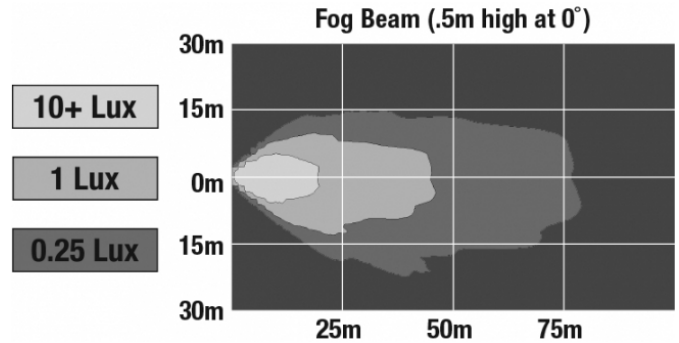

J.W. SPEAKER
Engineered. Lighting. Solutions.

LED Jeep Fog Lights - Model 6145 J2 Series

PHOTOMETRIC SPECIFICATIONS

Raw Lumen Output	1080
Effective Lumen Output	610
Nominal LED Color Temperature	5000 K
Beam Pattern(s)	Forward Lighting - Fog