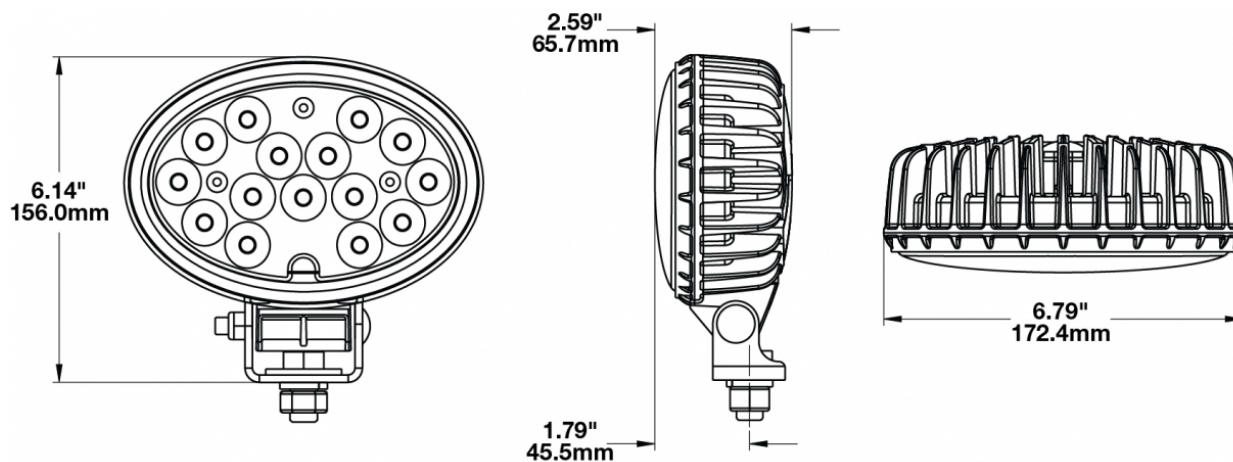

PRODUCT DIMENSIONS

Print date: 2022-09-19

© 2022 J.W. Speaker Corporation • Germantown, WI U.S.A.
www.jwspeaker.com • speaker@jwspeaker.com • 262.251.6660

J.W. SPEAKER
Engineered. Lighting. Solutions.