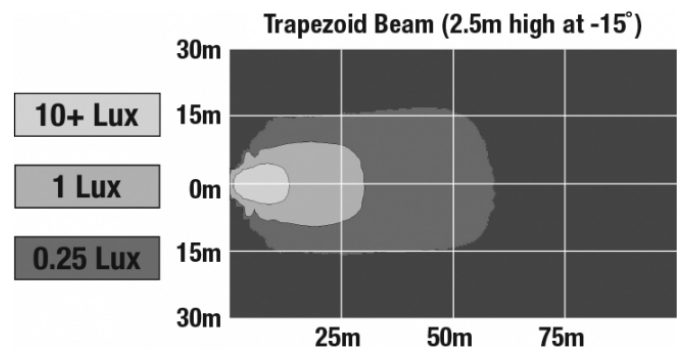

## PHOTOMETRIC SPECIFICATIONS

<b>Raw Lumen Output</b>	5,400
<b>Effective Lumen Output</b>	4,500
<b>Nominal LED Color Temperature</b>	5000 K
<b>Beam Pattern(s)</b>	Forward Lighting - Trapezoid

Print date: 2022-09-19