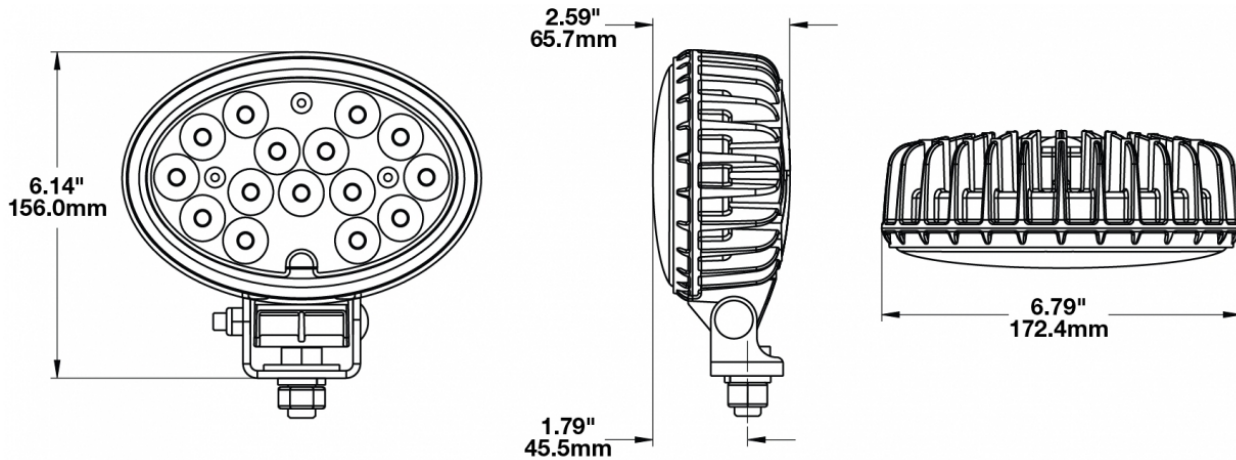

LED Work Lights – Model 7150

PRODUCT INFORMATION

Description	12-24V LED Work Light with Polycarbonate Lens & Flood Beam Pattern
Height	155.96 mm / 6.14 in
Width	172.47 mm / 6.79 in
Depth	77.11 mm / 3.04 in
Shape	Oval
Outer Lens Material	Polycarbonate
Outer Lens Color	Clear
Housing Material	Die-Cast Aluminum
Housing Color	Black
Mounting Hardware Description	(x1) 1/2"-13 x 1"
Minimum Operating Temperature	-40 °C / -40 °F
Maximum Operating Temperature	65 °C / 149 °F
Connector or Wiring	Deutsch DT04-2P
Mating Connector	Deutsch DT06-2S
Product Weight	2.80 lbs / 1.27 kgs
Shipping Weight	2.10 lbs / 0.95 kgs

PRODUCT DIMENSIONS

ELECTRICAL SPECIFICATIONS

Input Voltage	12-24V DC
Operating Voltage	10-32V DC
Transient Spike Protection	330V Peak @ 1 HZ-100 Pulses
Red Wire	Power - Positive
Black Wire	Ground - Negative
Current Draw	5.50A @ 12V DC 3.20A @ 24V DC

J.W. SPEAKER
Engineered. Lighting. Solutions.

LED Work Lights – Model 7150

PHOTOMETRIC SPECIFICATIONS

Raw Lumen Output 5,400
Effective Lumen Output 4,500
Nominal LED Color Temperature 5000 K
Beam Pattern(s) Forward Lighting - Flood (Standard)