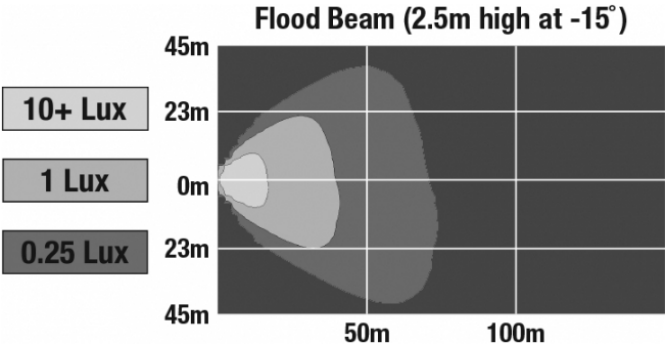

LED Work Lights – Model 7150

PRODUCT INFORMATION

Description	12-24V LED Work Light with Polycarbonate Lens & Flood Beam Pattern
Height	155.96 mm / 6.14 in
Width	172.47 mm / 6.79 in
Depth	77.11 mm / 3.04 in
Shape	Oval
Outer Lens Material	Polycarbonate
Outer Lens Color	Clear
Housing Material	Die-Cast Aluminum
Housing Color	Black
Mounting Hardware Description	(x1) 1/2"-13 x 1"
Minimum Operating Temperature	-40 °C / -40 °F
Maximum Operating Temperature	65 °C / 149 °F
Connector or Wiring	Deutsch DT04-2P
Mating Connector	Deutsch DT06-2S
Product Weight	2.80 lbs / 1.27 kgs
Shipping Weight	2.10 lbs / 0.95 kgs

J.W. SPEAKER
Engineered. Lighting. Solutions.

LED Work Lights – Model 7150

PHOTOMETRIC SPECIFICATIONS

Raw Lumen Output 5,400
Effective Lumen Output 4,500
Nominal LED Color Temperature 5000 K
Beam Pattern(s) Forward Lighting - Flood (Standard)