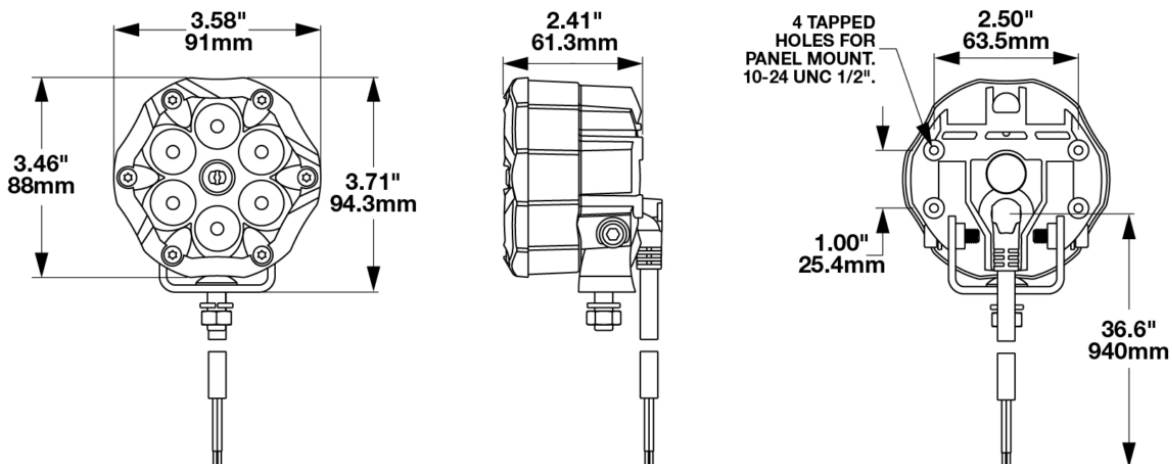

PRODUCT DIMENSIONS

Print date: 2022-09-20

© 2022 J.W. Speaker Corporation • Germantown, WI U.S.A.
www.jwspeaker.com • speaker@jwspeaker.com • 262.251.6660

J.W. SPEAKER
Engineered. Lighting. Solutions.