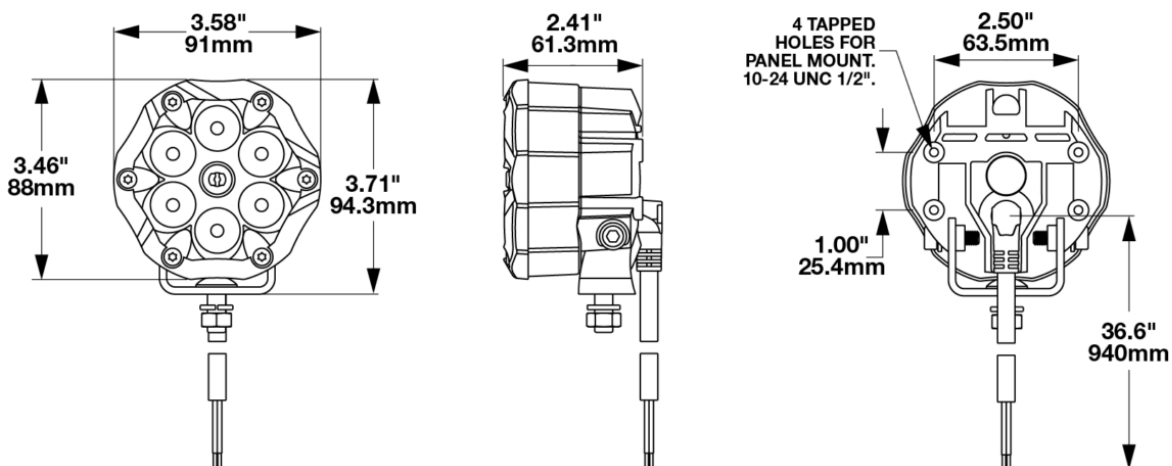

PRODUCT DIMENSIONS

Print date: 2022-09-20

© 2022 J.W. Speaker Corporation • Germantown, WI U.S.A.
www.jwspeaker.com • speaker@jwspeaker.com • 262.251.6660

J.W. SPEAKER
Engineered. Lighting. Solutions.