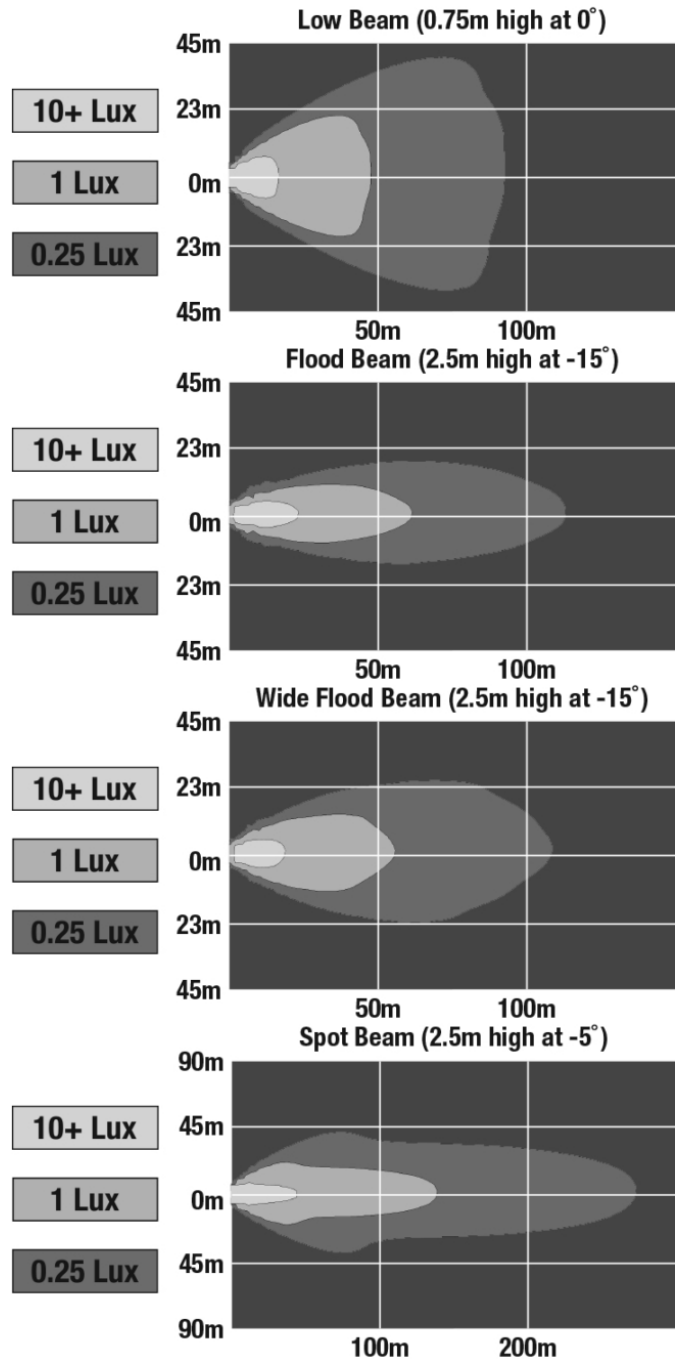

Round LED Off Road Lights - Model Trail 6 Sport

PRODUCT INFORMATION

Description	TRAIL 6 Sport 12V LED Off Road Light
Height	94.00 mm / 3.7 in
Width	91.00 mm / 3.58 in
Depth	61.30 mm / 2.41 in
Shape	Round
Outer Lens Material	Polycarbonate
Outer Lens Color	Clear
Housing Material	Aluminium
Housing Color	Black
Bezel Color	Graphite
Mounting Hardware Description	(x1) 8-1.25 x 20 Stainless Steel
Mounting Type	Pedestal/Panel
Minimum Operating Temperature	40 °C / 104 °F
Maximum Operating Temperature	80 °C / 176 °F
Connector or Wiring	3' Cable with Integrated Connector
Product Weight	2.00 lbs / 0.91 kgs
Shipping Weight	2.85 lbs / 1.29 kgs

Round LED Off Road Lights - Model Trail 6 Sport

ELECTRICAL SPECIFICATIONS

Input Voltage	12V DC
Operating Voltage	9-16V DC
Black Wire	Ground
Red Wire	Power
Current Draw	2.80A @ 12V DC

REGULATORY STANDARDS COMPLIANCE

PHOTOMETRIC SPECIFICATIONS

Raw Lumen Output	3,830
Effective Lumen Output	2,380
Candela Output	24,200
Beam Pattern(s)	Forward Lighting - Flood (Super Wide) Forward Lighting - Flood (Wide) Forward Lighting - Spot