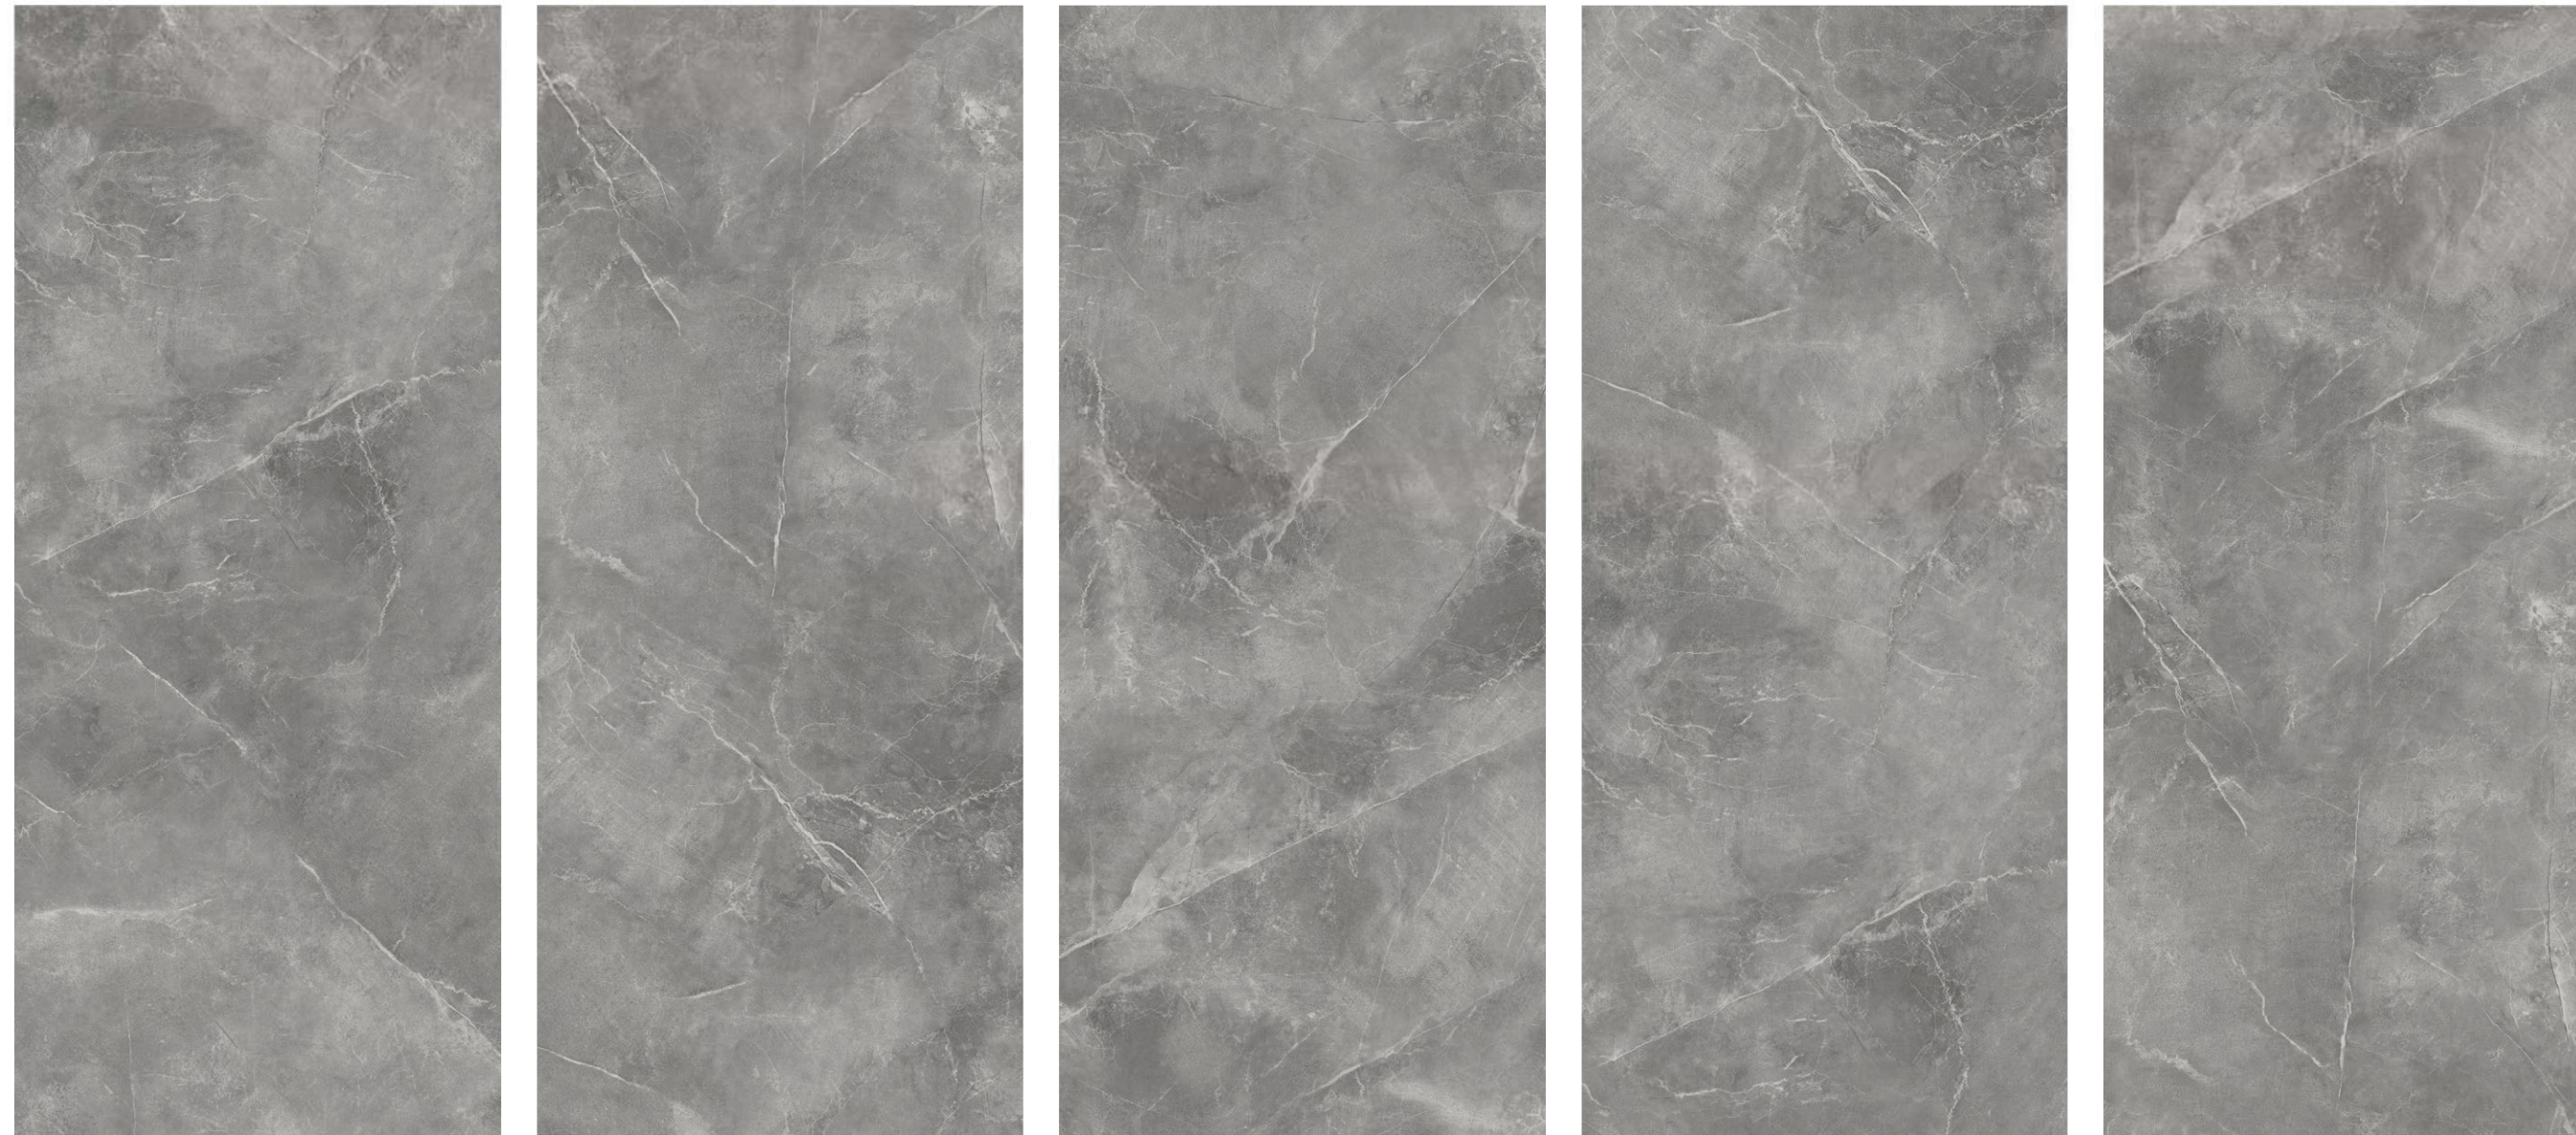

COLLECTION

STONEMOOD

👉 wall tile | 👣 floor tile | ❄️ frost resistant | ≡ rectified | 🏠 porcelain tile | ≡ matt surface

24"×24" in.
24"×48" in.
48"×48" in.
48"×110" in.

📏 0.24"

SILVER

matt

👉 R9

PEI 4

👉 6

👉 6 - number of graphic patterns