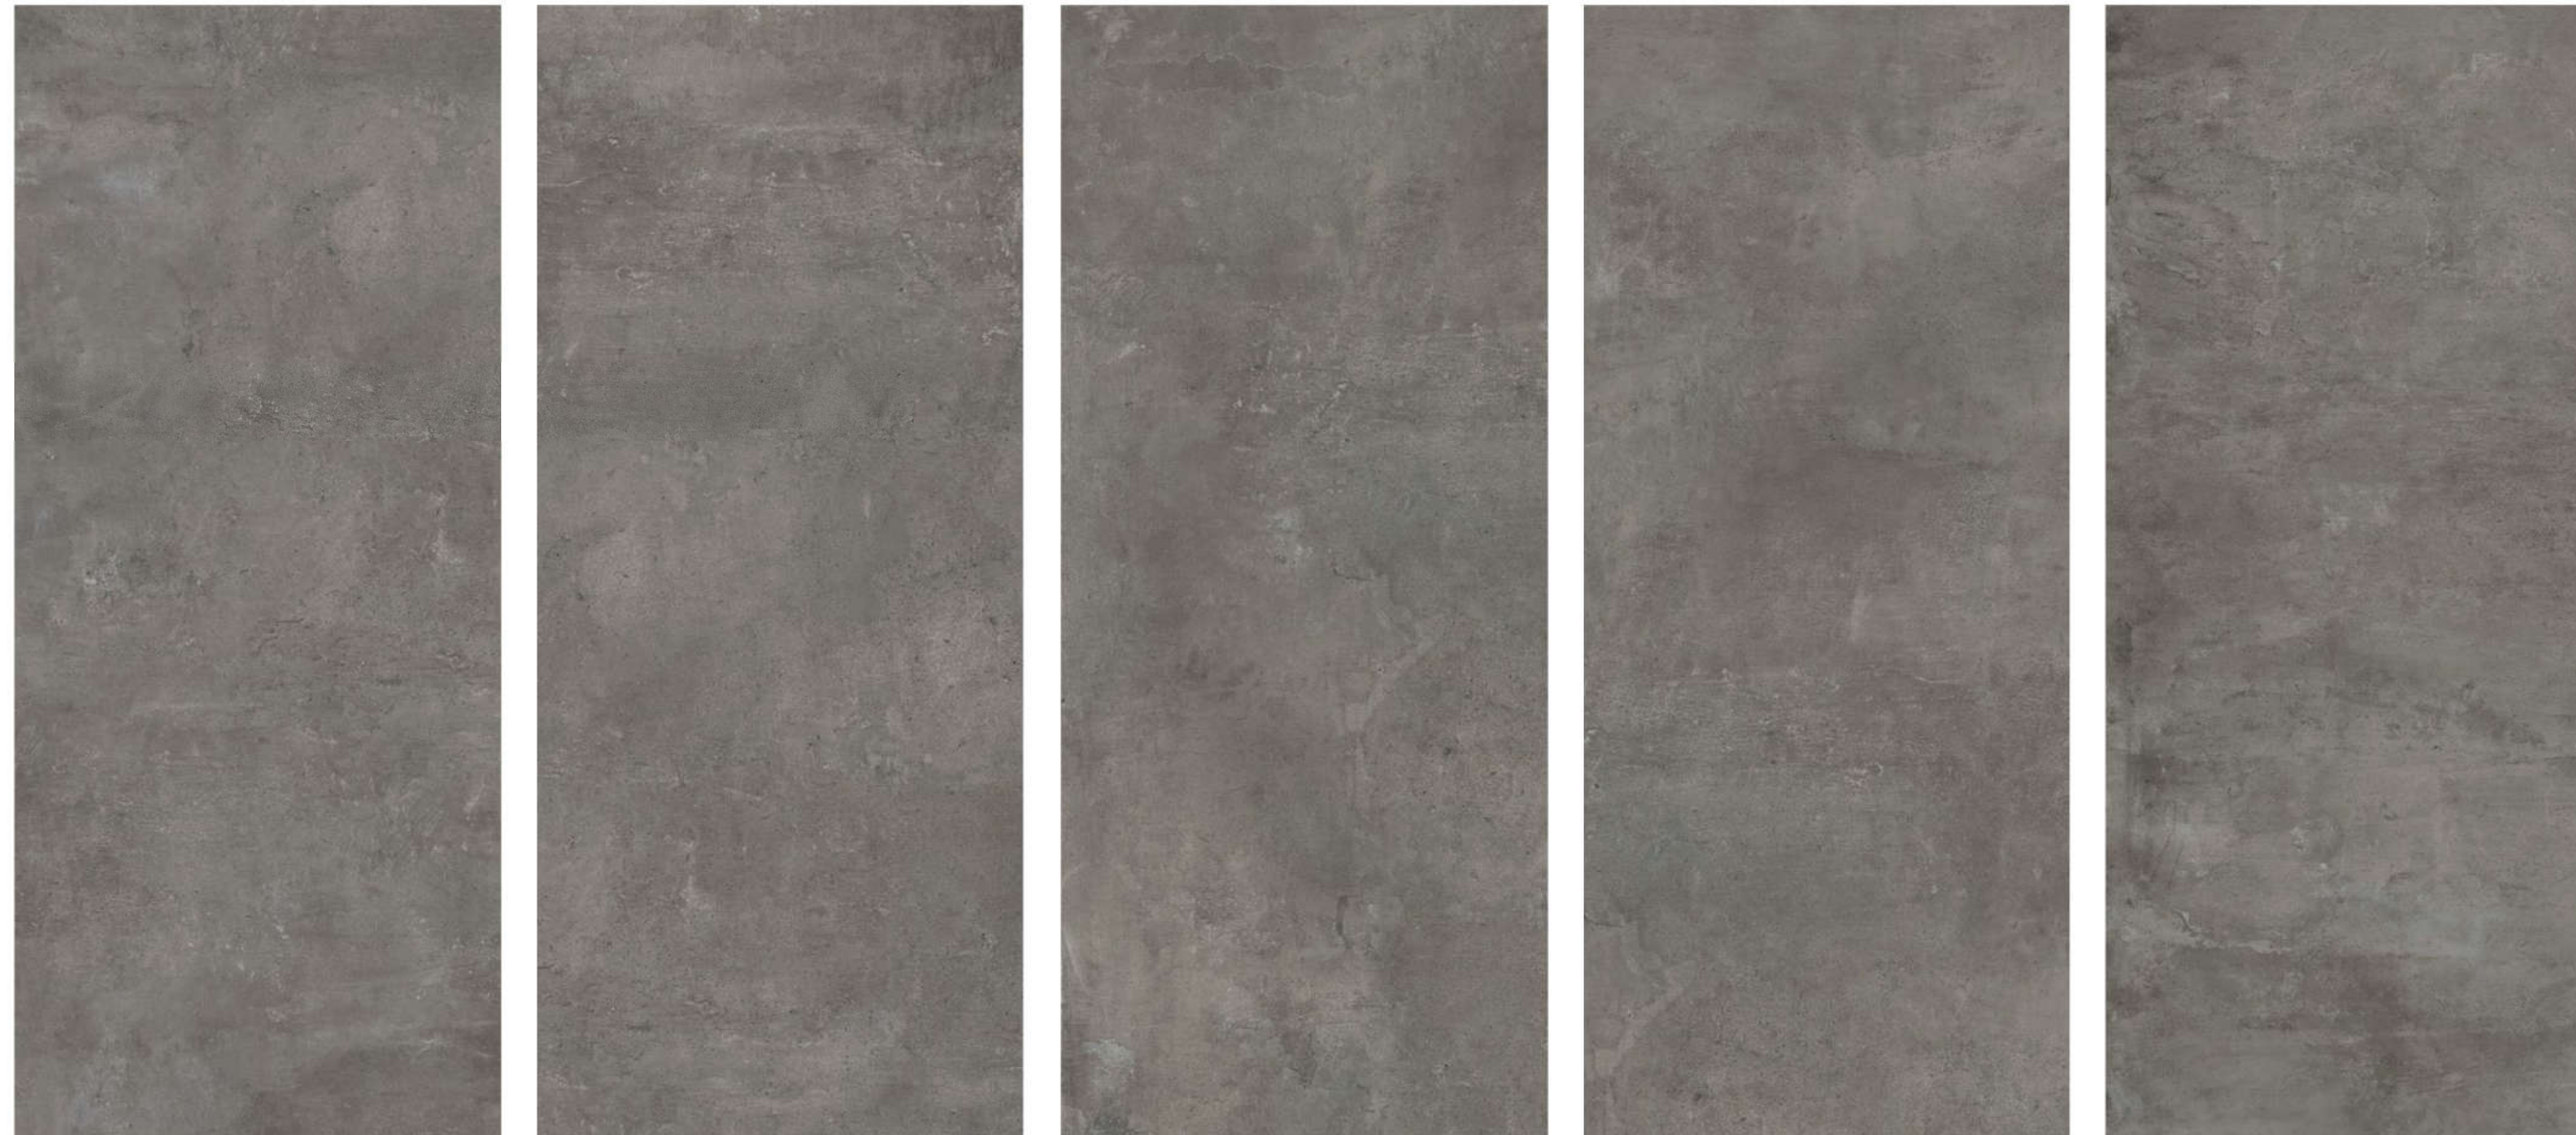

COLLECTION

SOFTCEMENT

wall tile | floor tile | frost resistant | rectified | porcelain tile | matt surface | polished surface

24"×24" in.
24"×48" in.
48"×48" in.
48"×110" in.

0.24"

GRAPHITE

matt

R9

PEI 3

8

polished

PEI 3

8

8 - number of graphic patterns