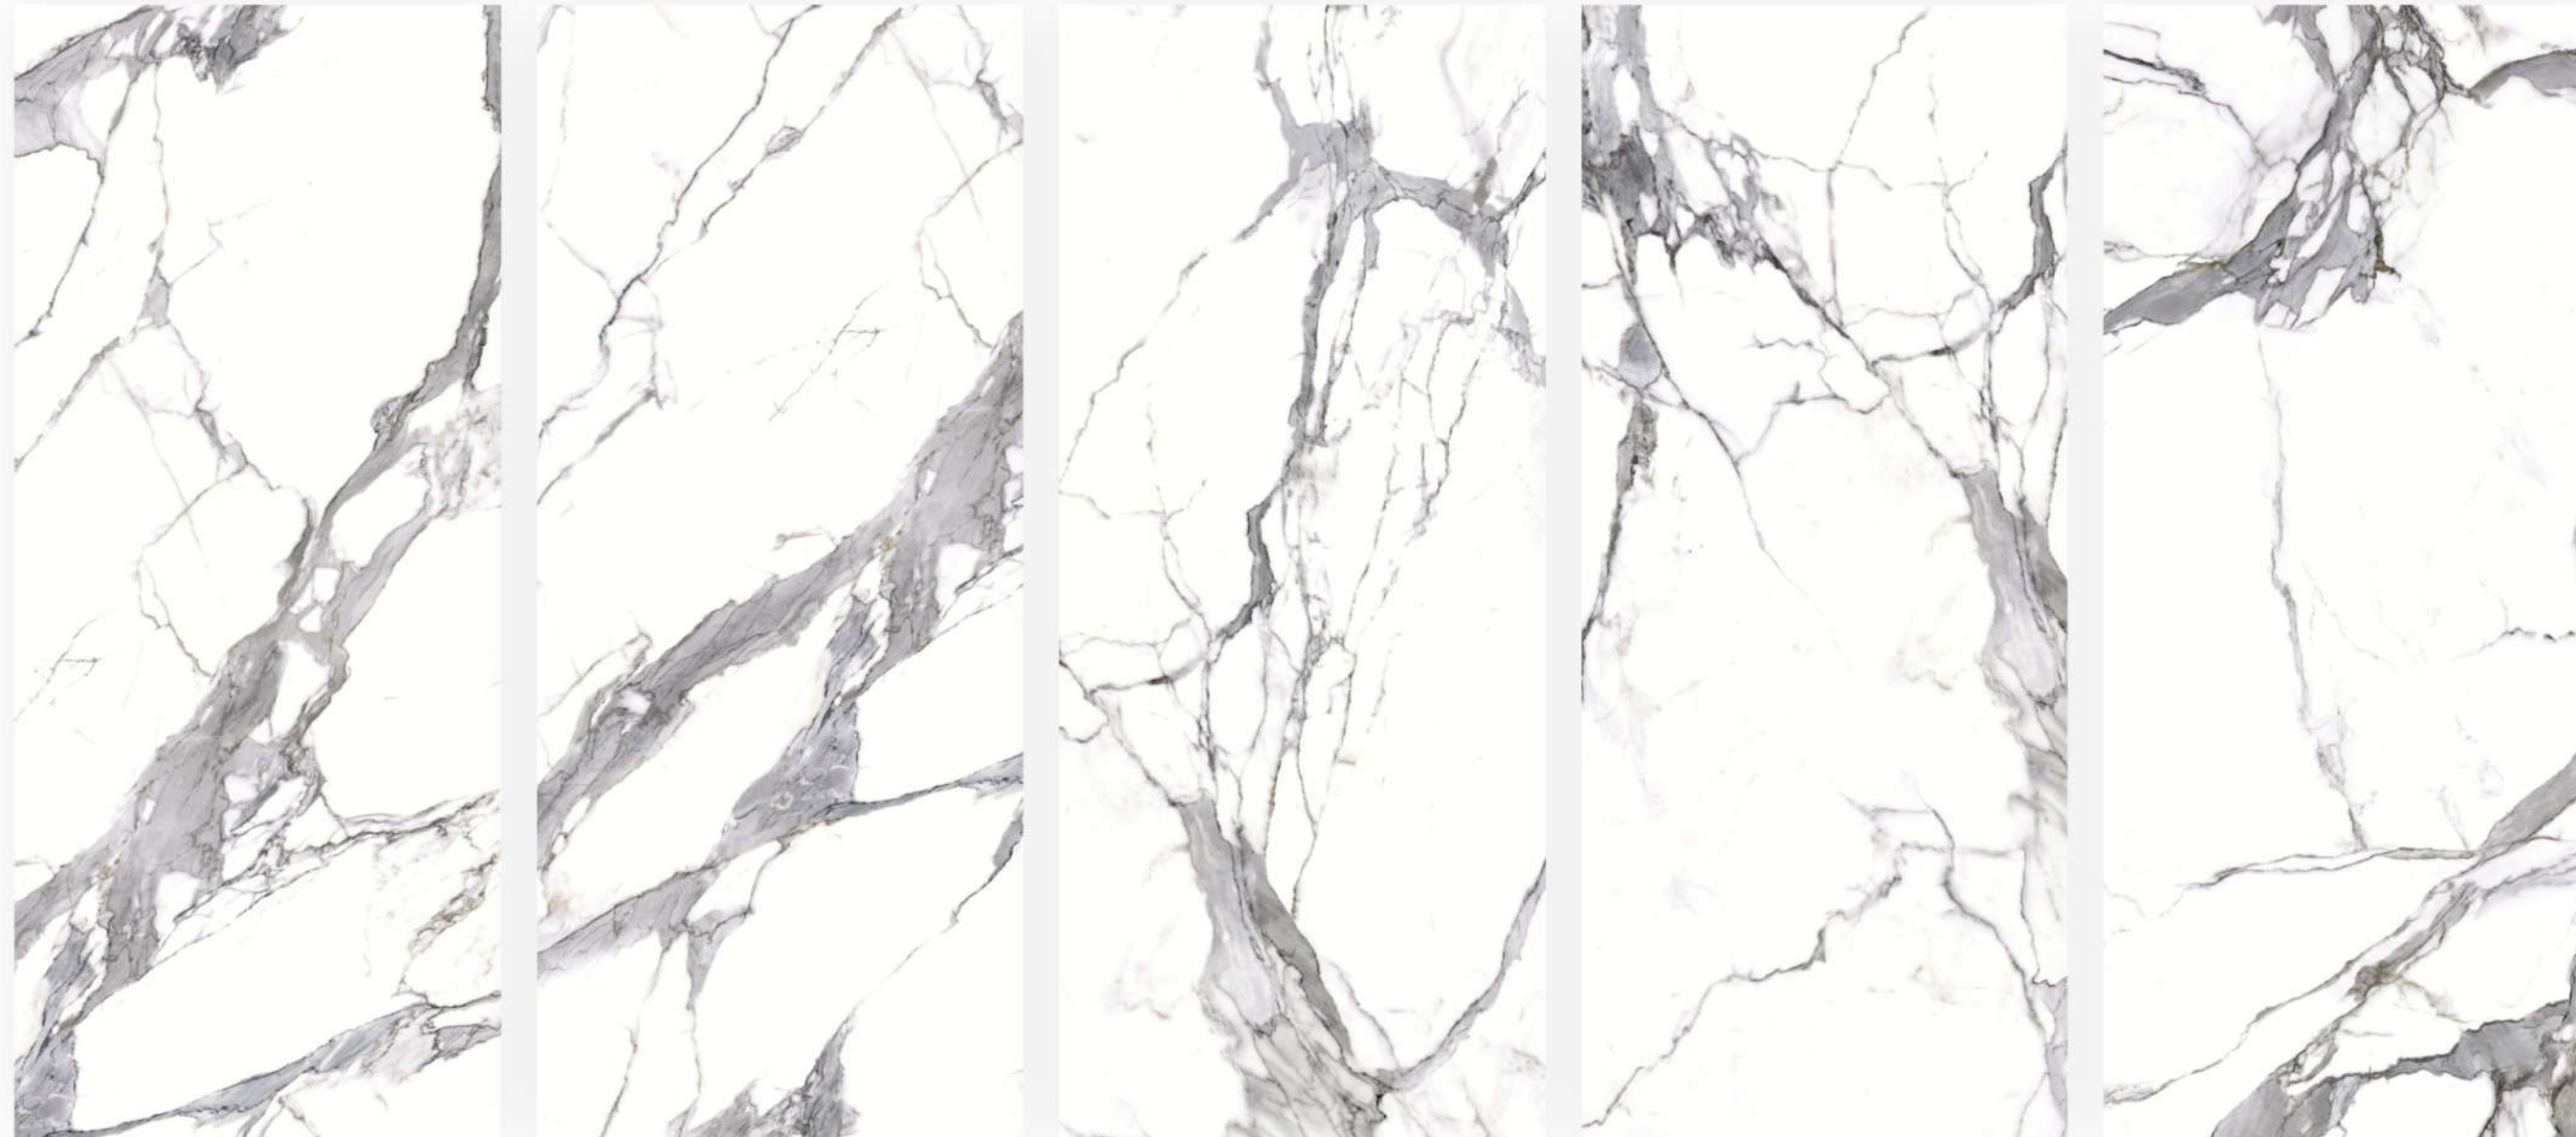

COLLECTION

CALACATTA WHITE

🪧 wall tile | 🪧 floor tile | ❄️ frost resistant | ≡ rectified | 🏠 porcelain tile | ≡ matt surface | ✨ polished surface | 🌫️ satin surface

24"×24" in.
24"×48" in.
48"×48" in.
48"×110" in.

📏 0.24"

matt

🪧 R9

PEI 4

🪧 8

satin

PEI 4

🪧 8

polished

PEI 4

🪧 8

🪧 8 - number of graphic patterns