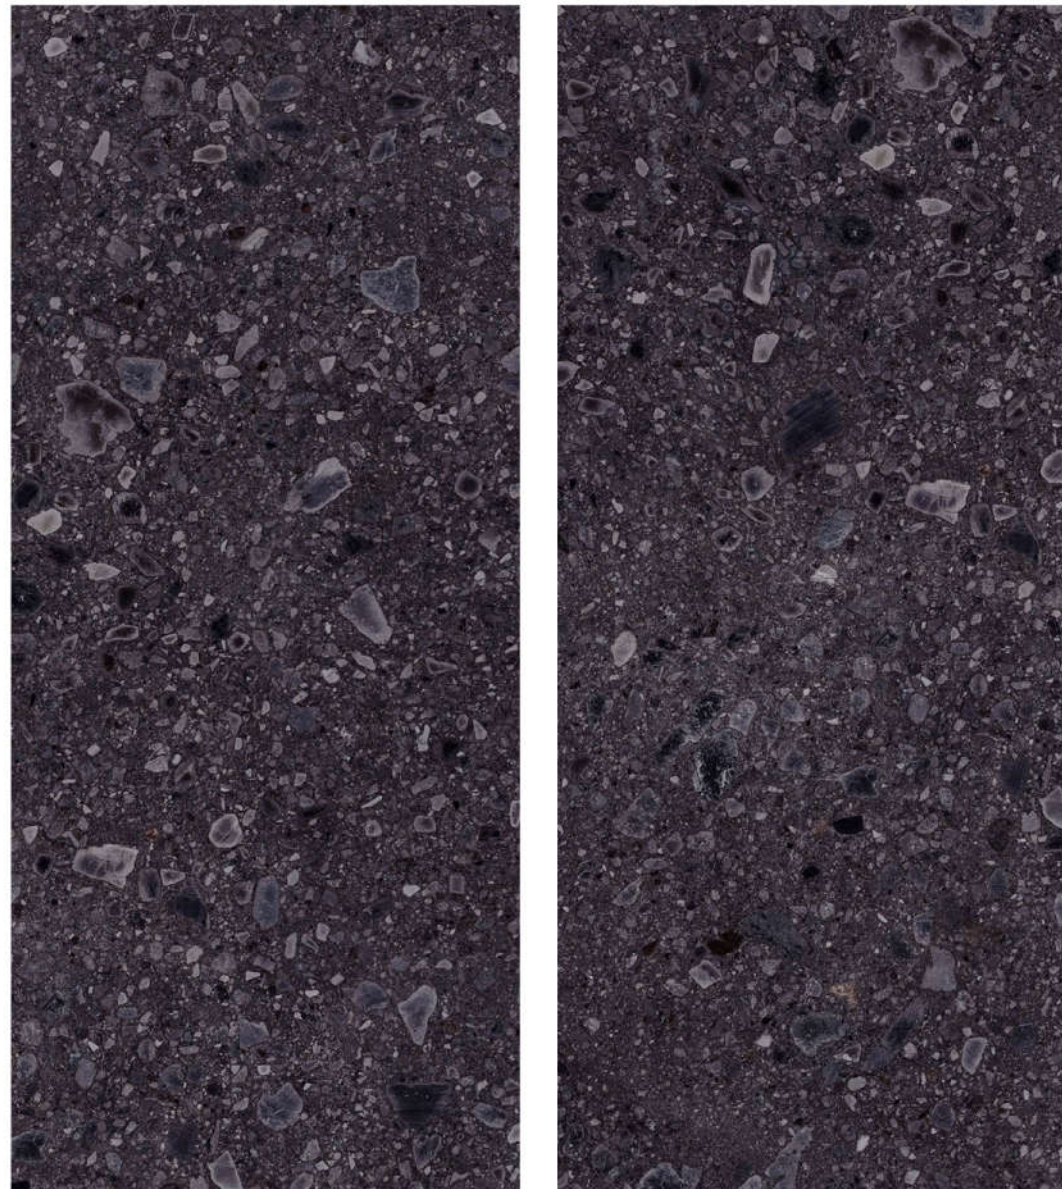

COLLECTION

CEPPO DI GRE NERO

wall tile | floor tile | frost resistant | rectified | porcelain tile | matt surface | polished surface

24"×24" in.
24"×48" in.
48"×48" in.
48"×110" in.

0.24"

4

Availability: Q3'21

4 - number of graphic patterns