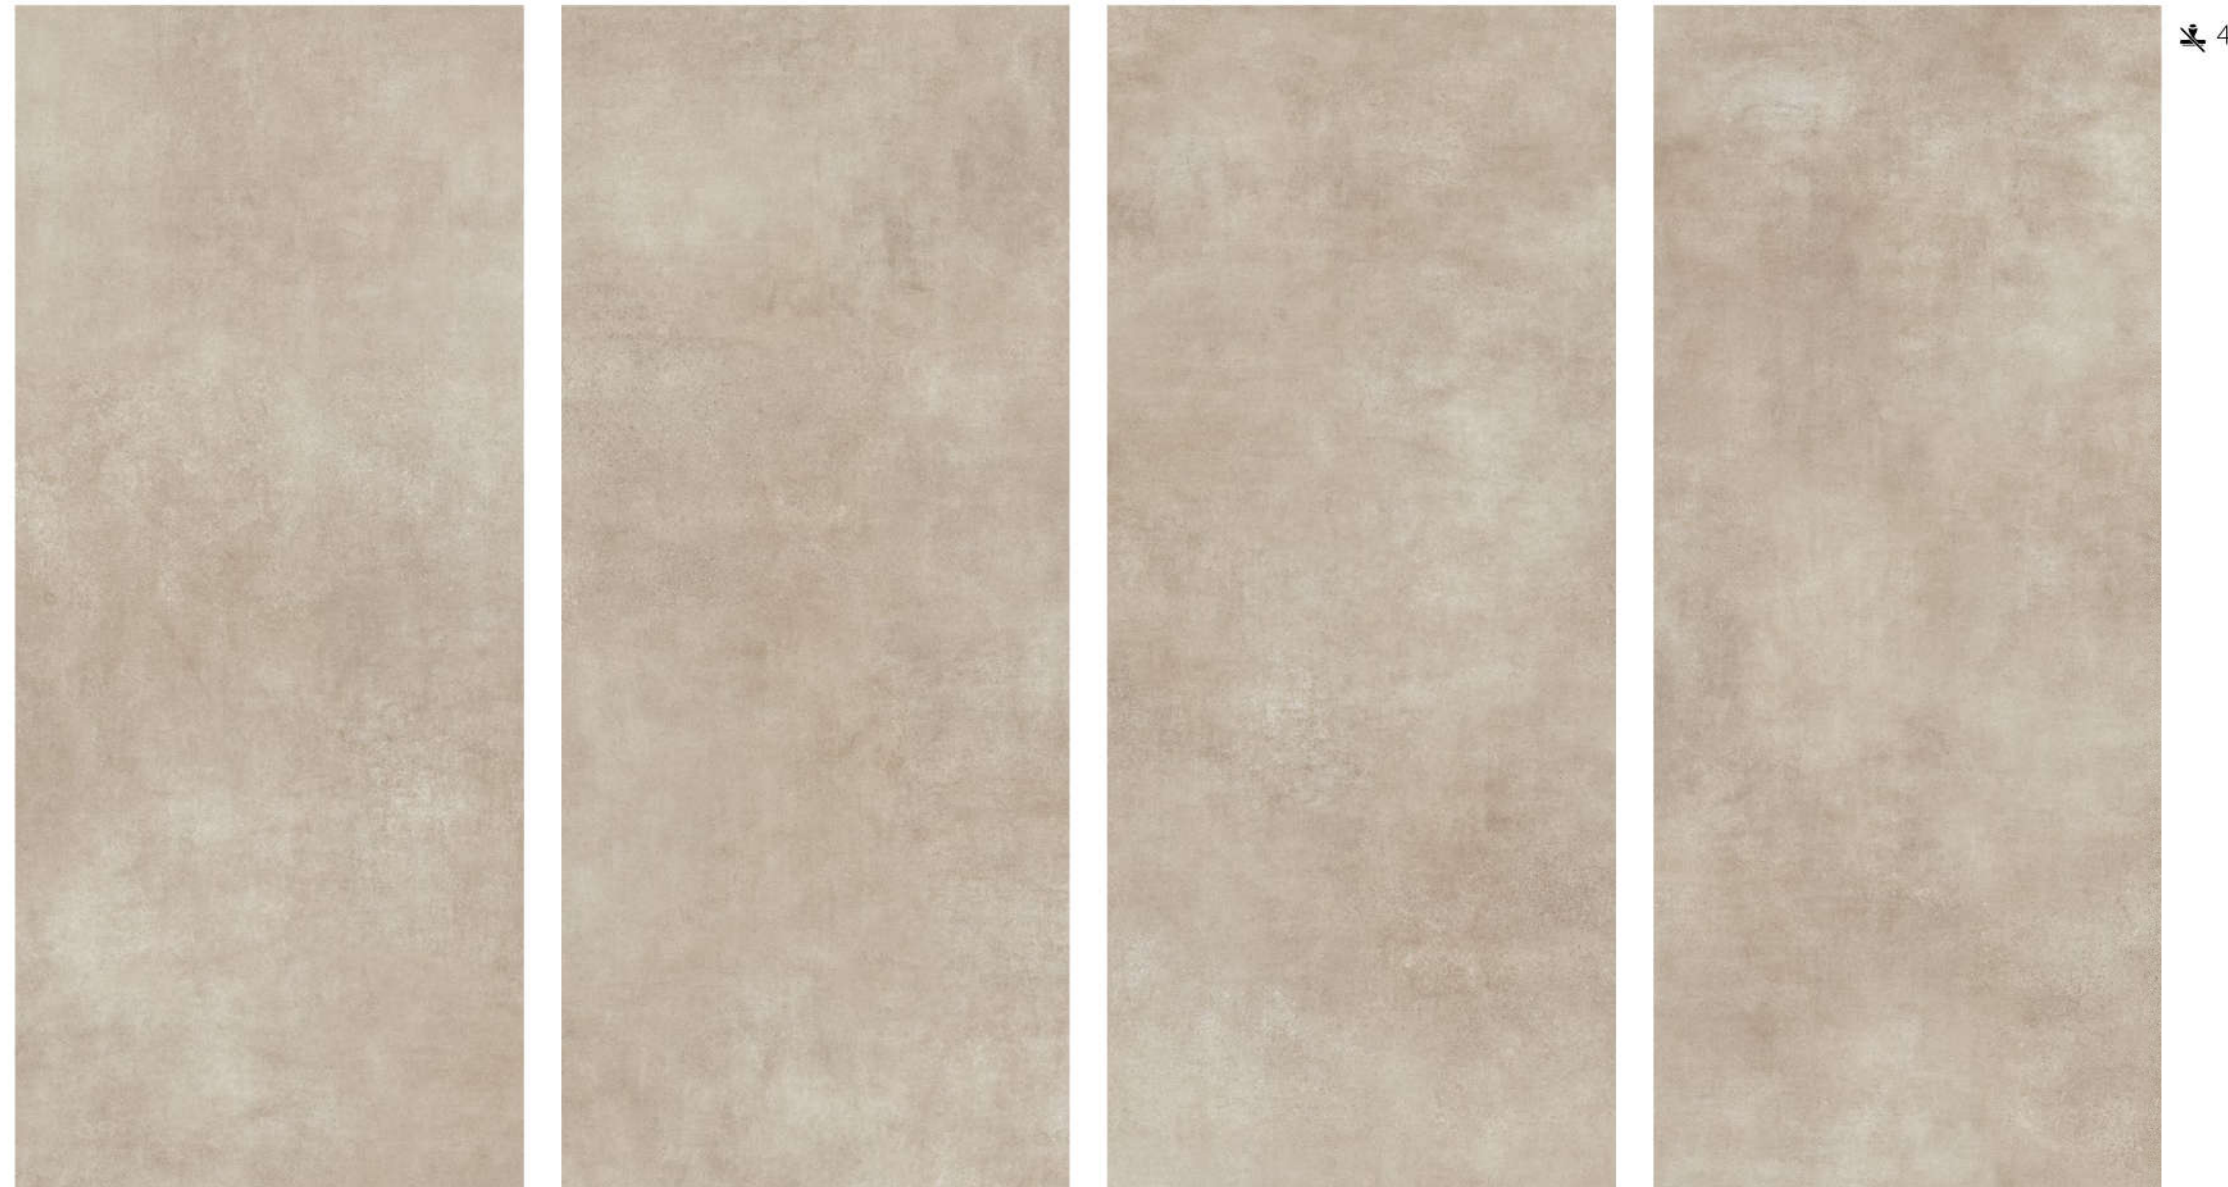

COLLECTION

CONCRETE BEIGE

👉 wall tile | 👣 floor tile | ❄️ frost resistant | ≡ rectified | 🏠 porcelain tile | ≡ matt surface | ✨ polished surface

24"×24" in.
24"×48" in.
48"×48" in.
48"×110" in.

📏 0.24"

Availability: Q3'21

📏 4 - number of graphic patterns