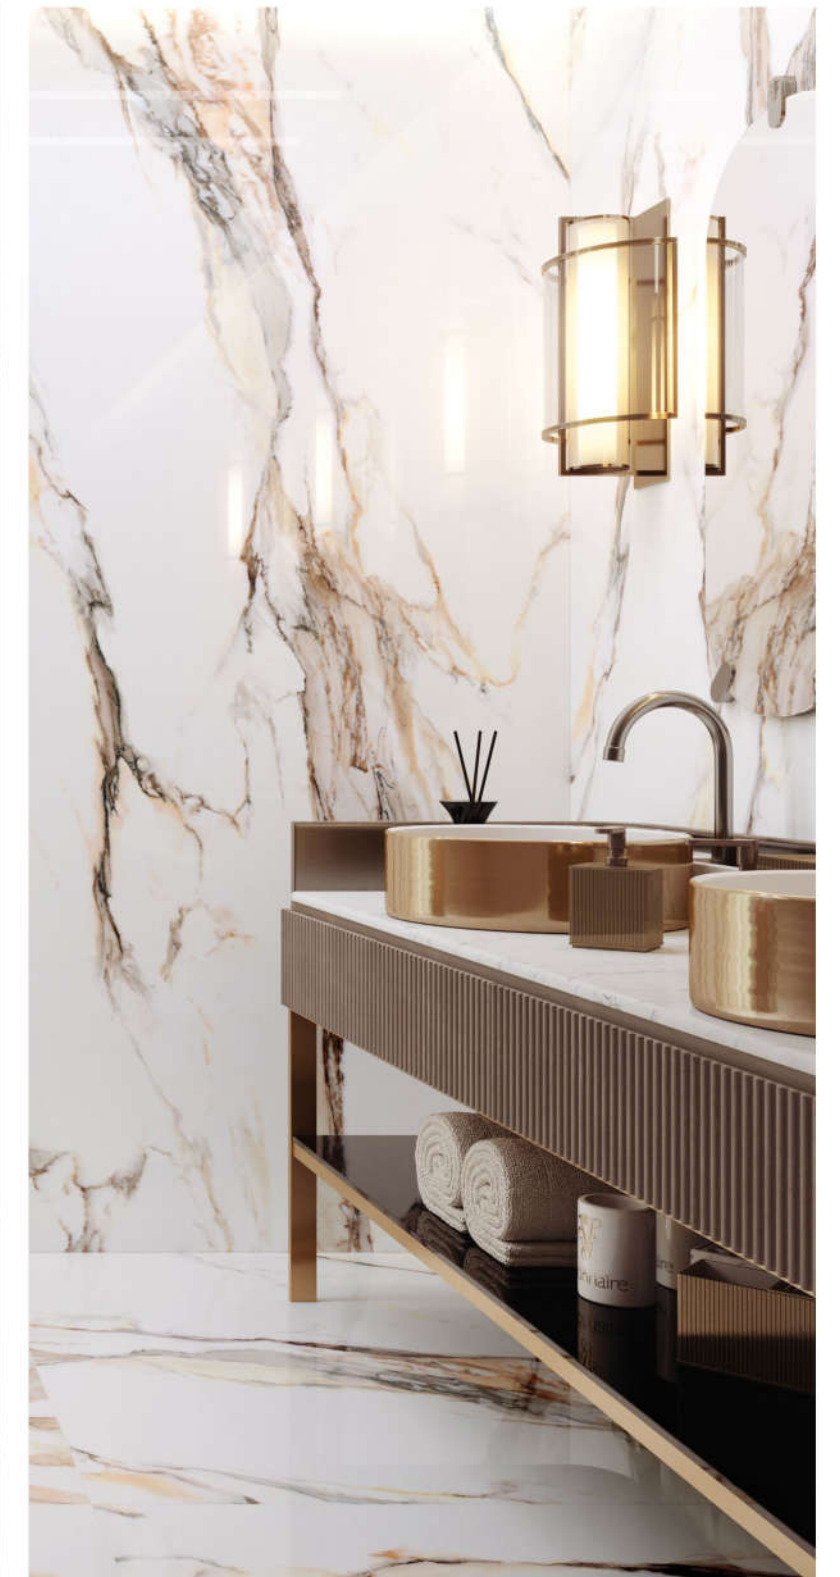

COLLECTION

CALACATTA GOLD

COLLECTION

CALACATTA WHITE

🪧 wall tile | 🪧 floor tile | ❄️ frost resistant | ≡ rectified | 🏠 porcelain tile | ≡ matt surface | ✨ polished surface | 🌫️ satin surface

24"×24" in.
24"×48" in.
48"×48" in.
48"×110" in.