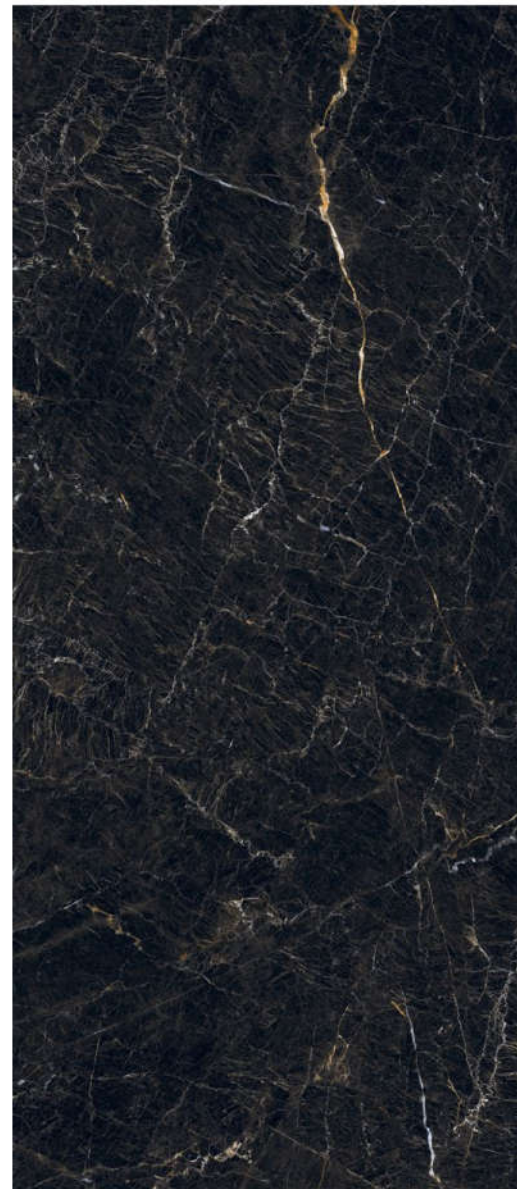

COLLECTION

INFERNO NERO

wall tile | floor tile | frost resistant | rectified | porcelain tile | polished surface

24"×24" in.
24"×48" in.
48"×48" in.
48"×110" in.

0.24"

2

2 - number of graphic patterns