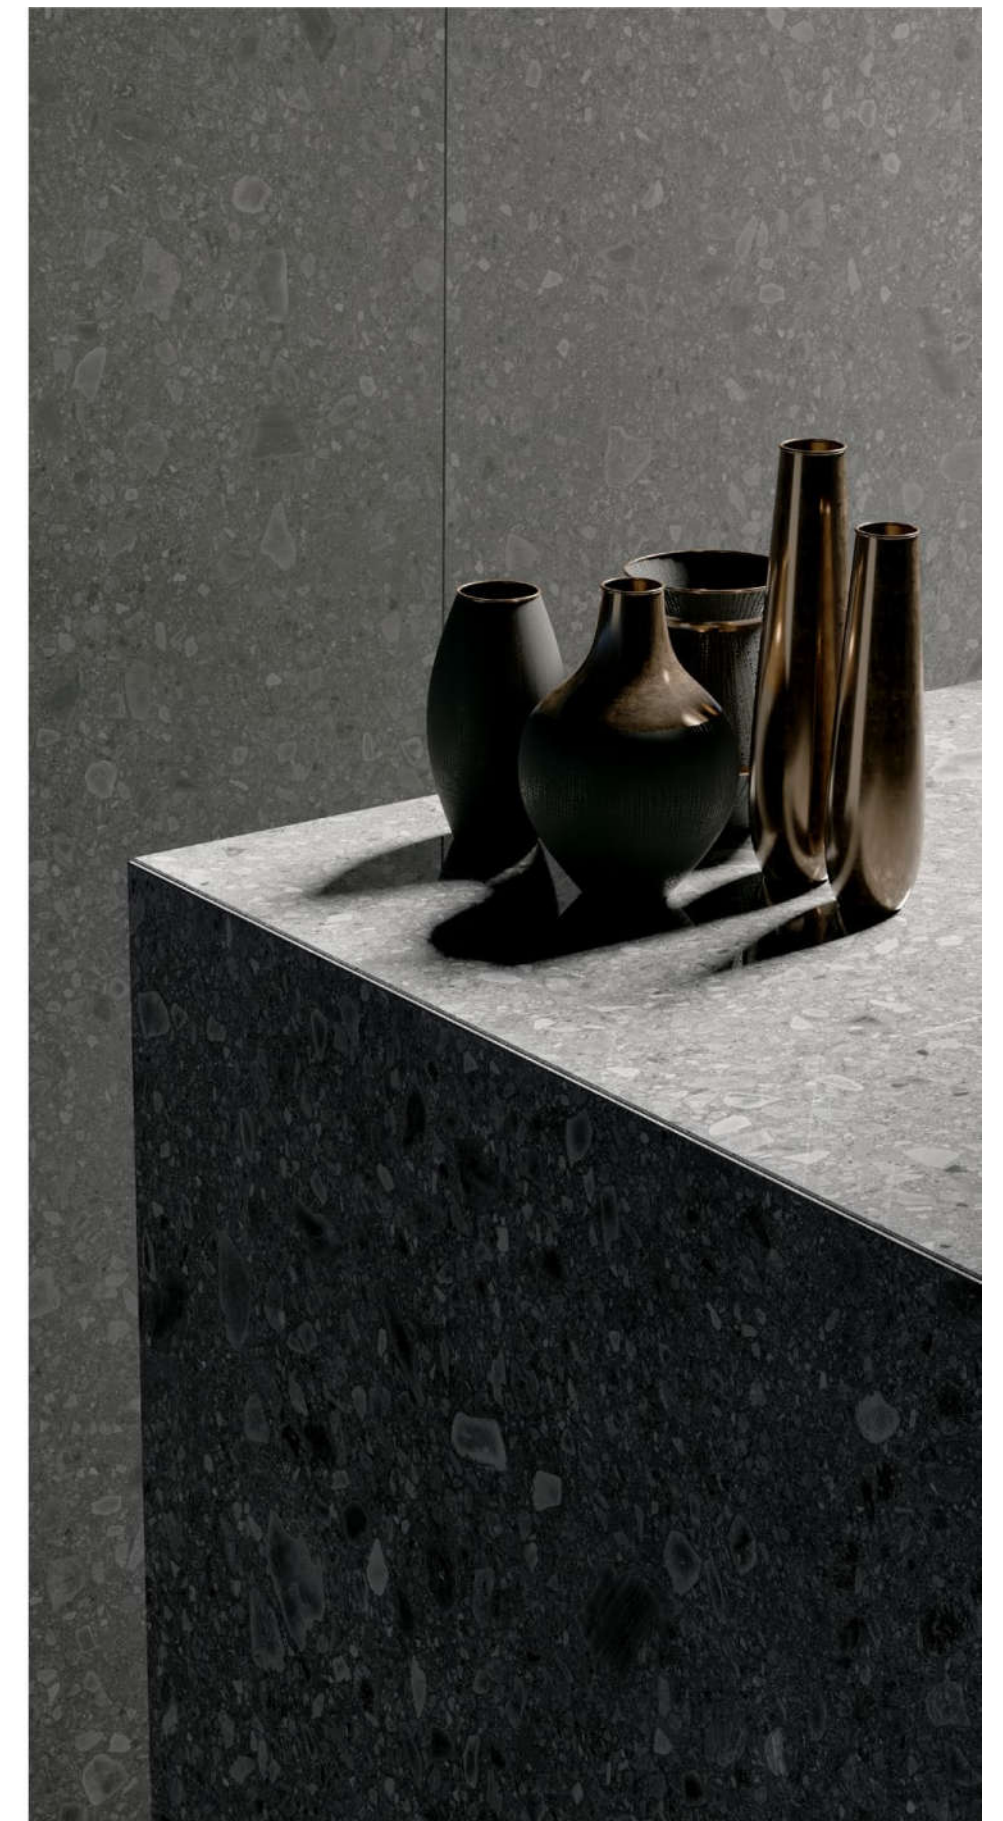

COLLECTION

CALACATTA GOLD

🪧 wall tile | 🪧 floor tile | ❄️ frost resistant | ≡ rectified | 🏠 porcelain tile | ≡ matt surface | ✨ polished surface

📏 0.24" | 🛡️ R9

24"×24" in.
24"×48" in.
48"×48" in.
48"×110" in.