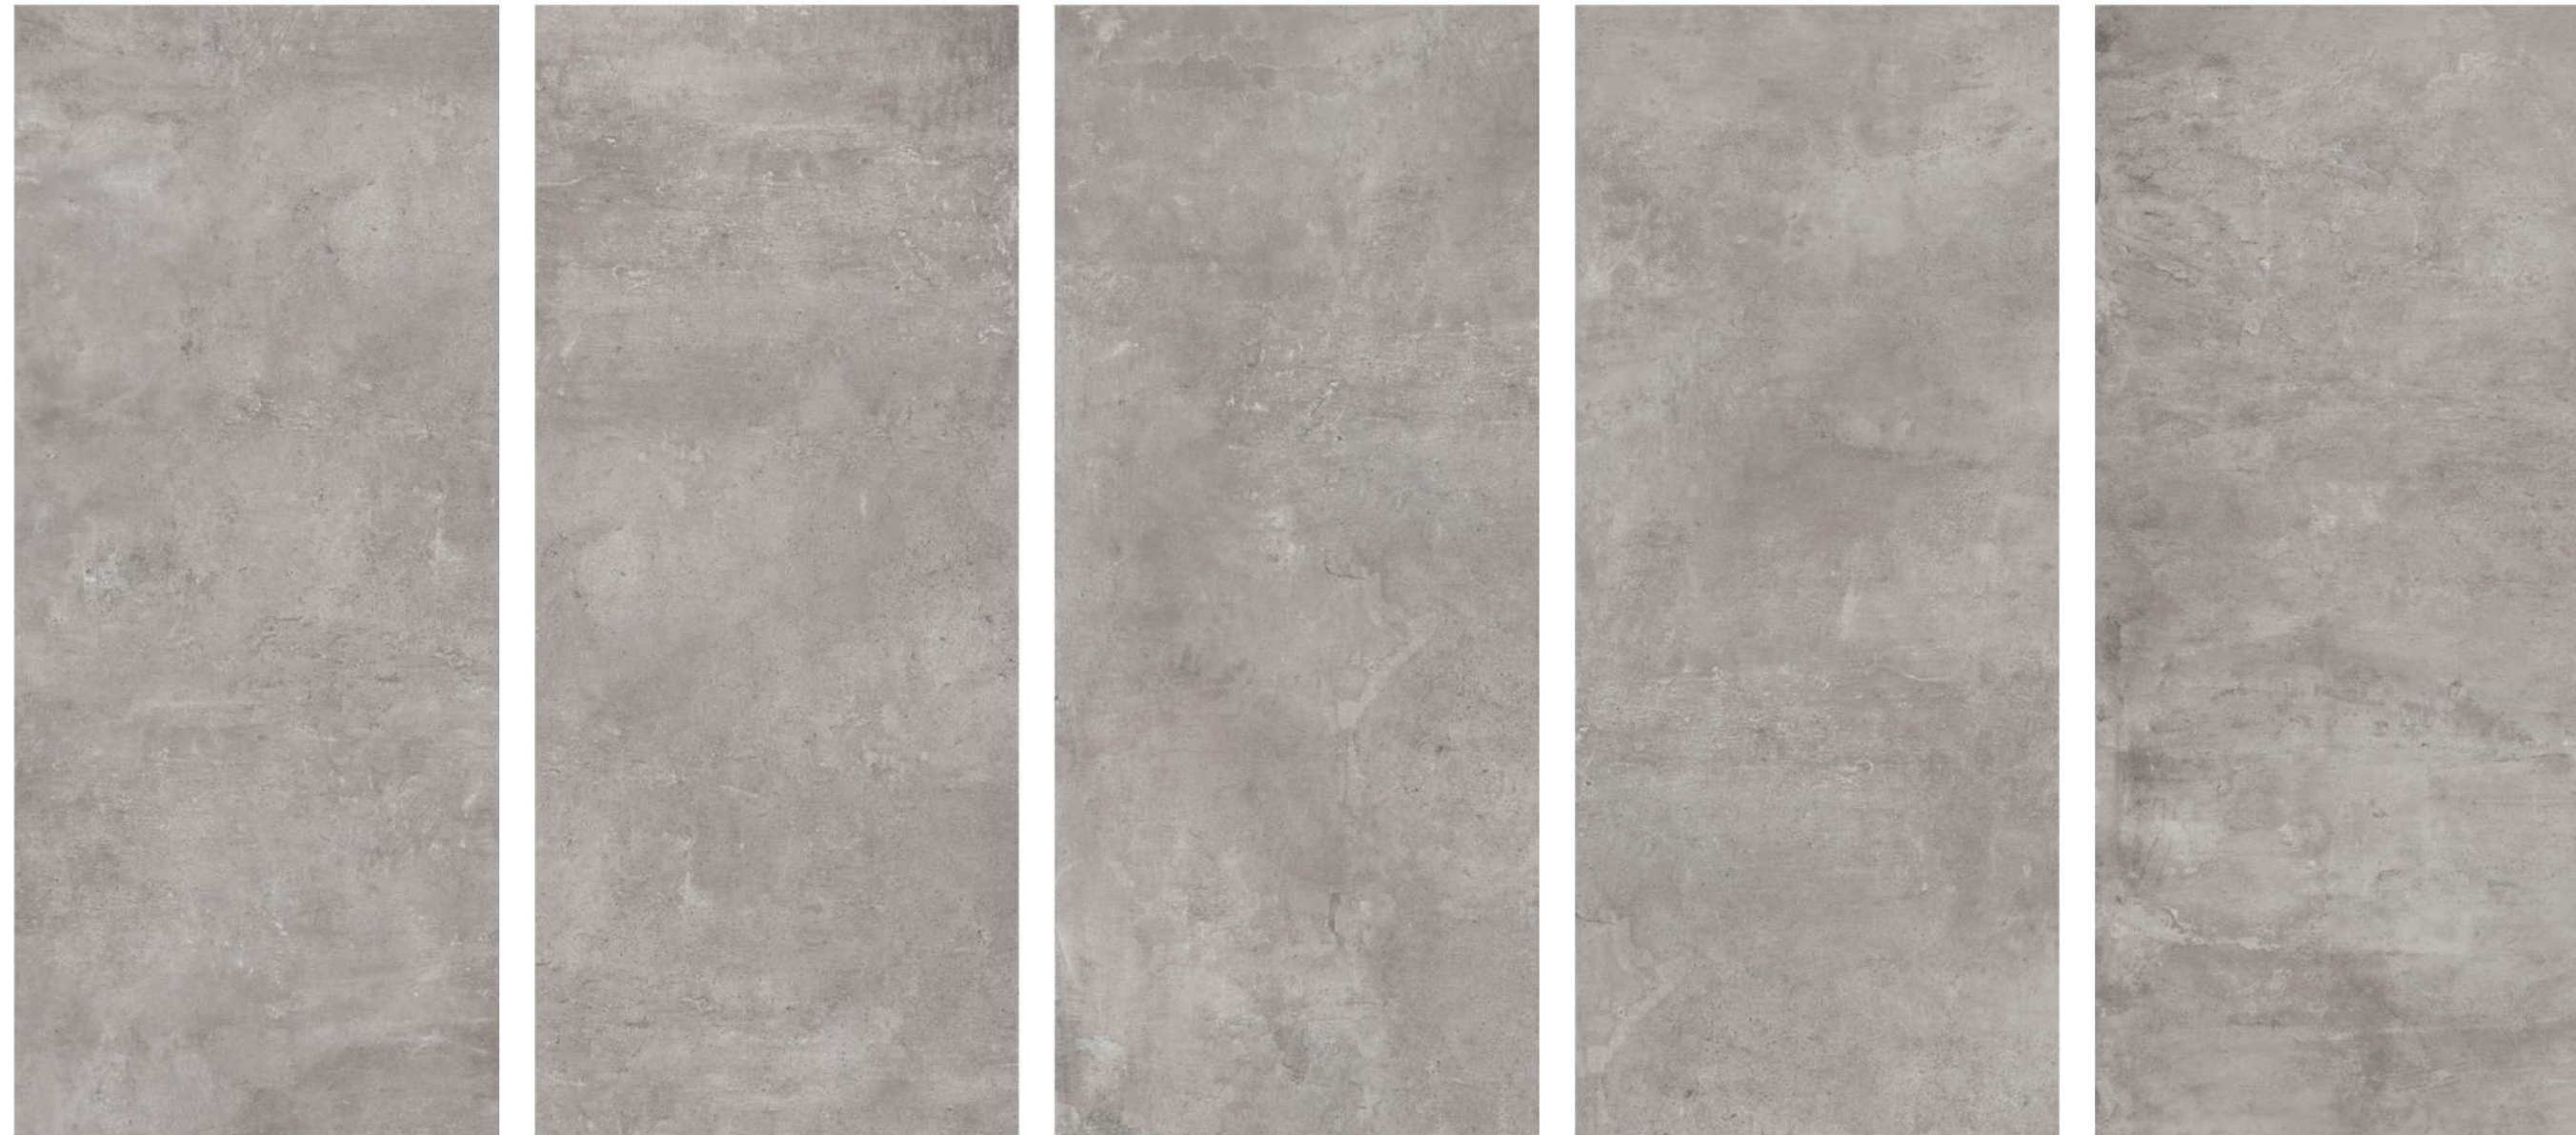

polished

PEI 4

 8

 8 - number of graphic patterns

COLLECTION

SOFTCEMENT

 wall tile |  floor tile |  frost resistant |  rectified |  porcelain tile |  matt surface |  polished surface

24"×24" in.
24"×48" in.
48"×48" in.
48"×110" in.