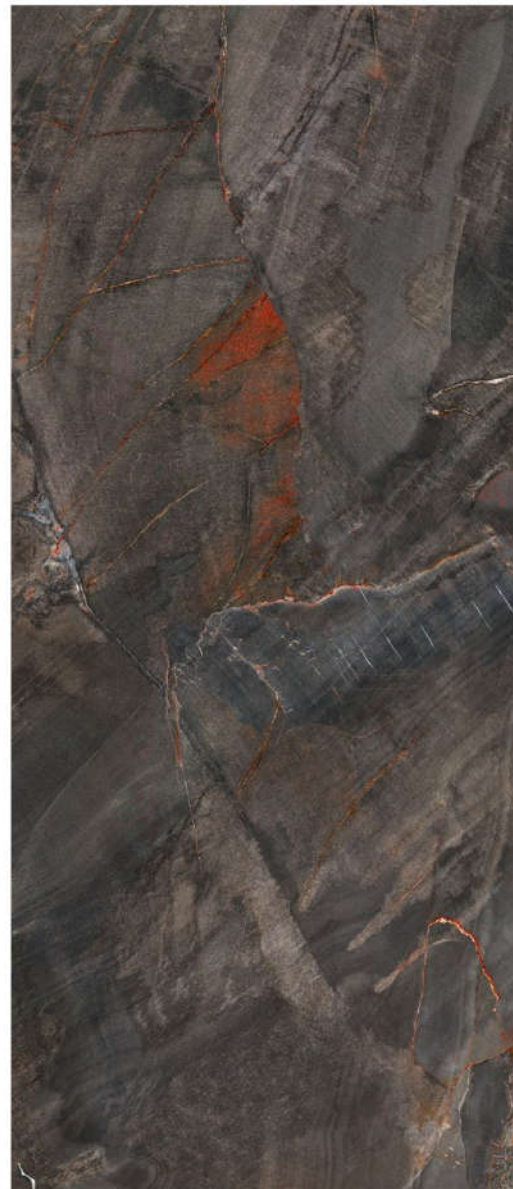

COLLECTION

OXIMARBLE GRAFIT

wall tile | floor tile | frost resistant | rectified | porcelain tile | matt surface | polished surface

24"×24" in.
24"×48" in.
48"×48" in.
48"×110" in.

0.24"

4

Availability: Q3'21

4 - number of graphic patterns