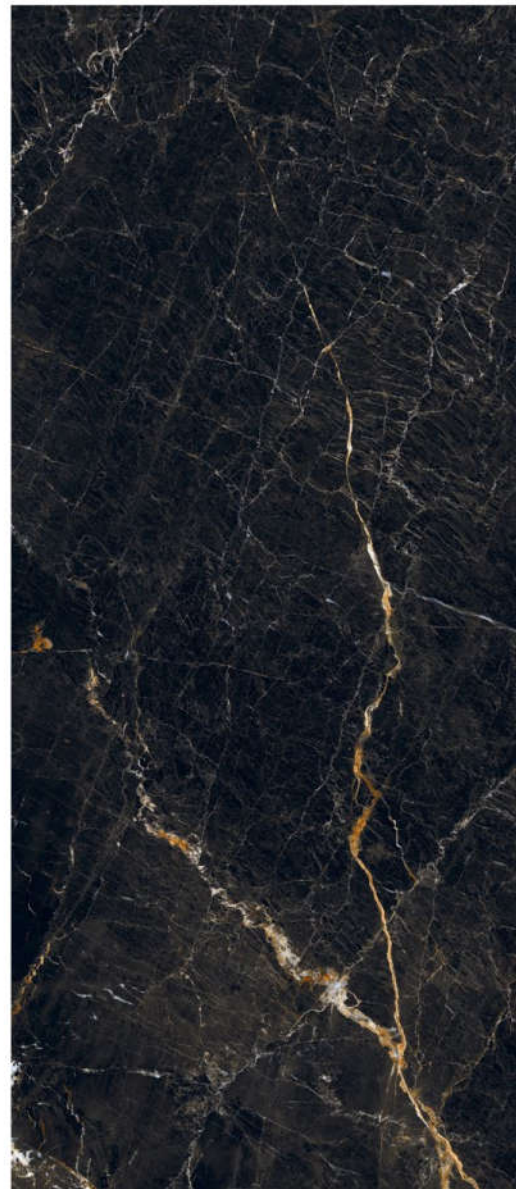

COLLECTION

INFERNO NERO

wall tile | floor tile | frost resistant | rectified | porcelain tile | polished surface

24"×24" in.
24"×48" in.
48"×48" in.
48"×110" in.

0.24"

2

2 - number of graphic patterns