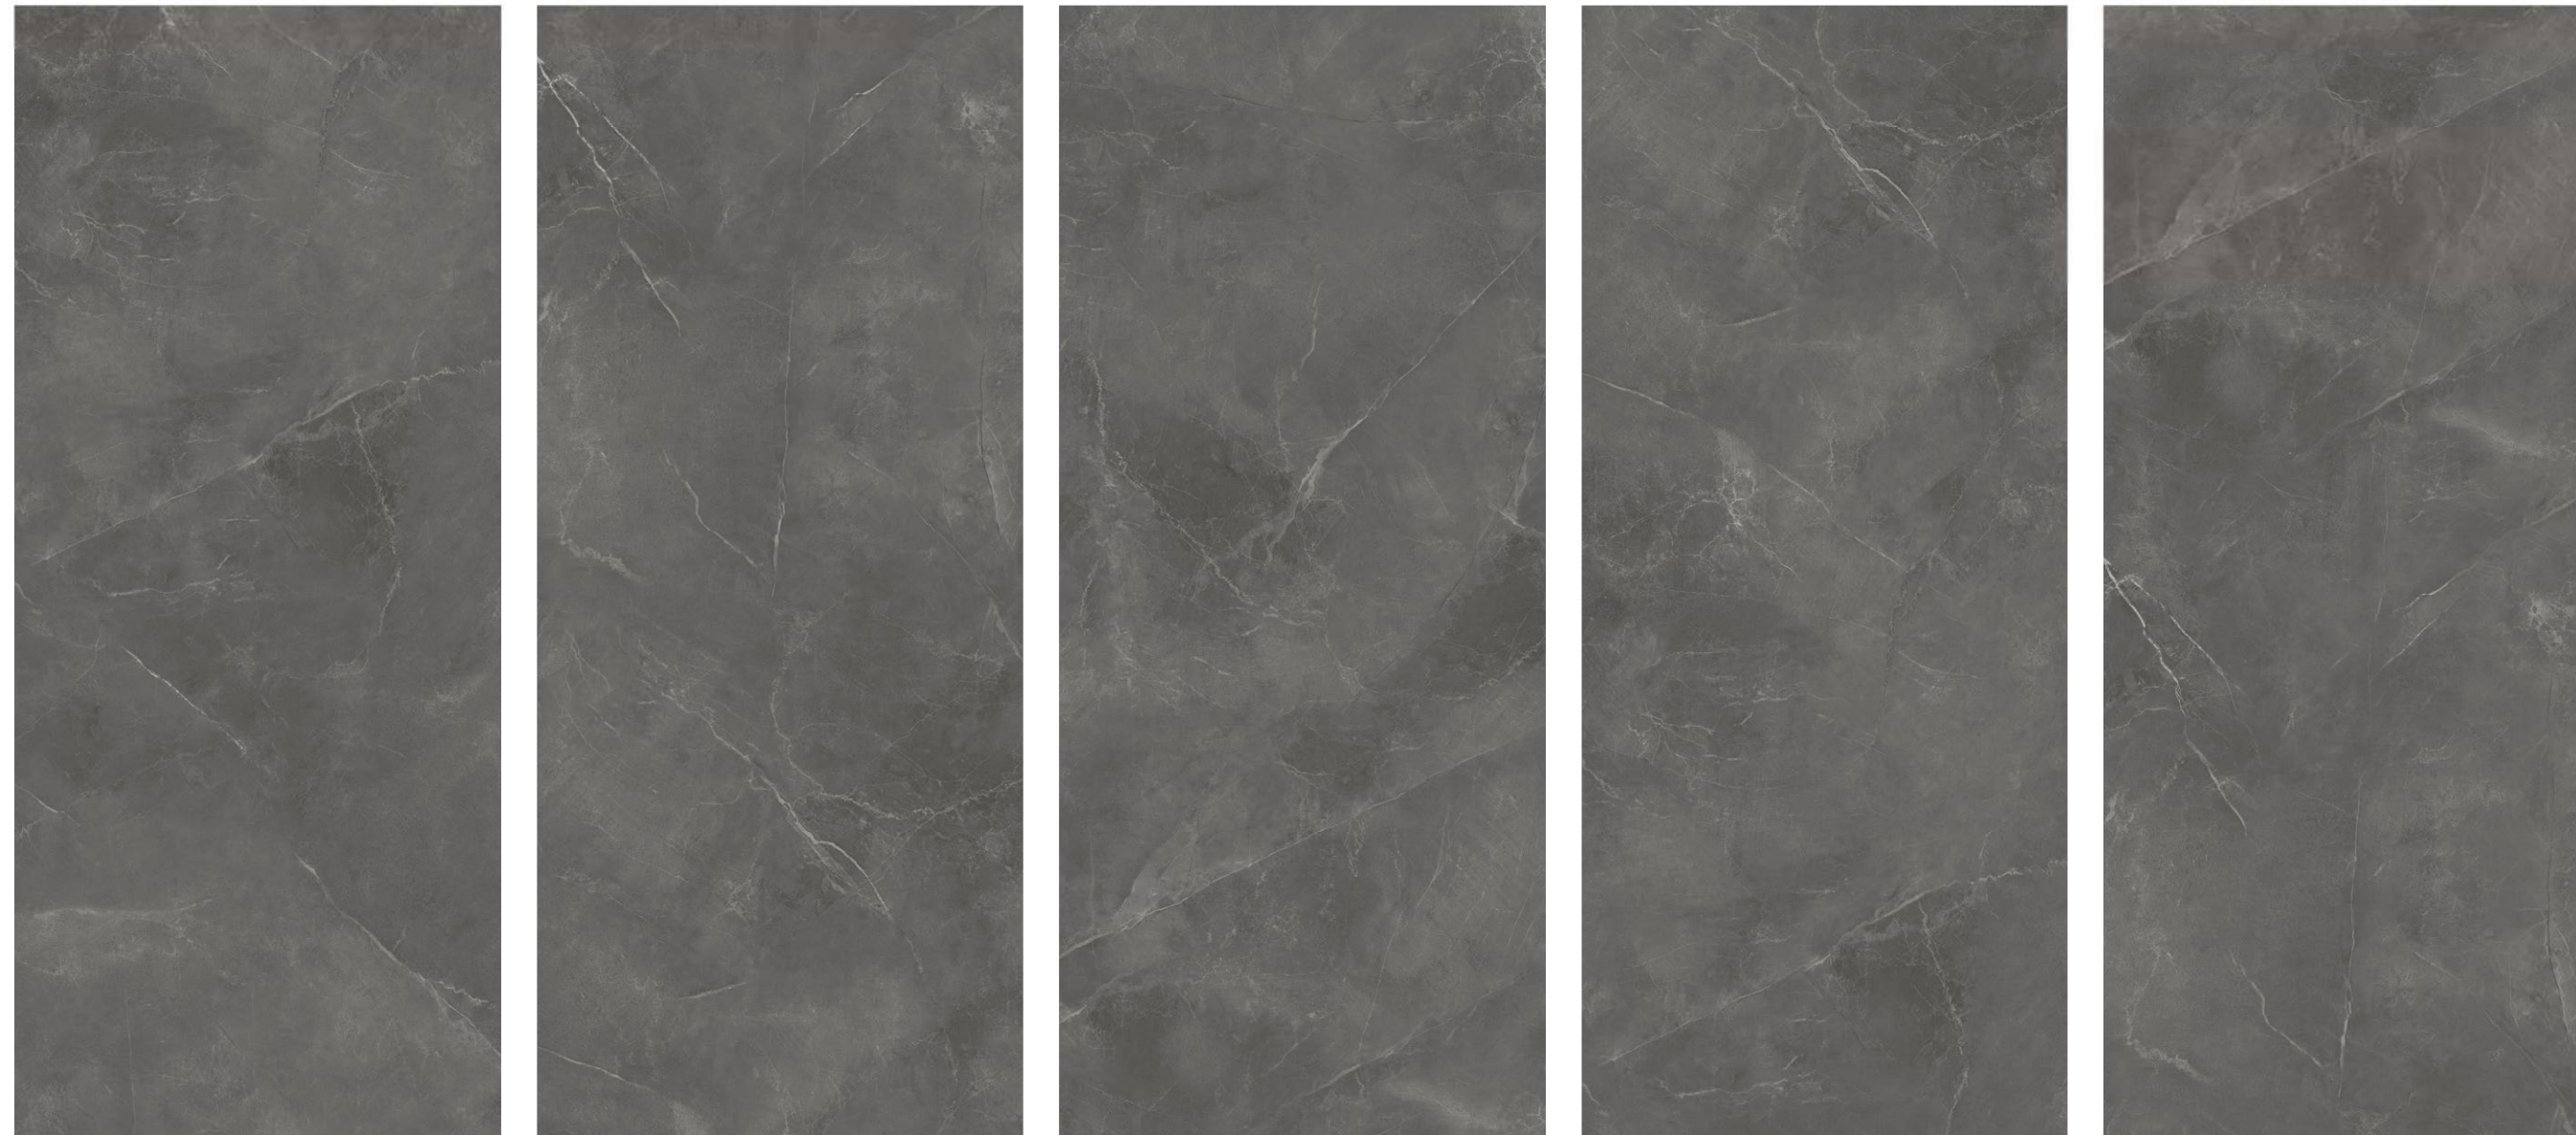

COLLECTION

STONEMOOD

wall tile | floor tile | frost resistant | rectified | porcelain tile | matt surface

24"×24" in.
24"×48" in.
48"×48" in.
48"×110" in.

0.24"

GREY

matt

R9

PEI 3

6

6 - number of graphic patterns