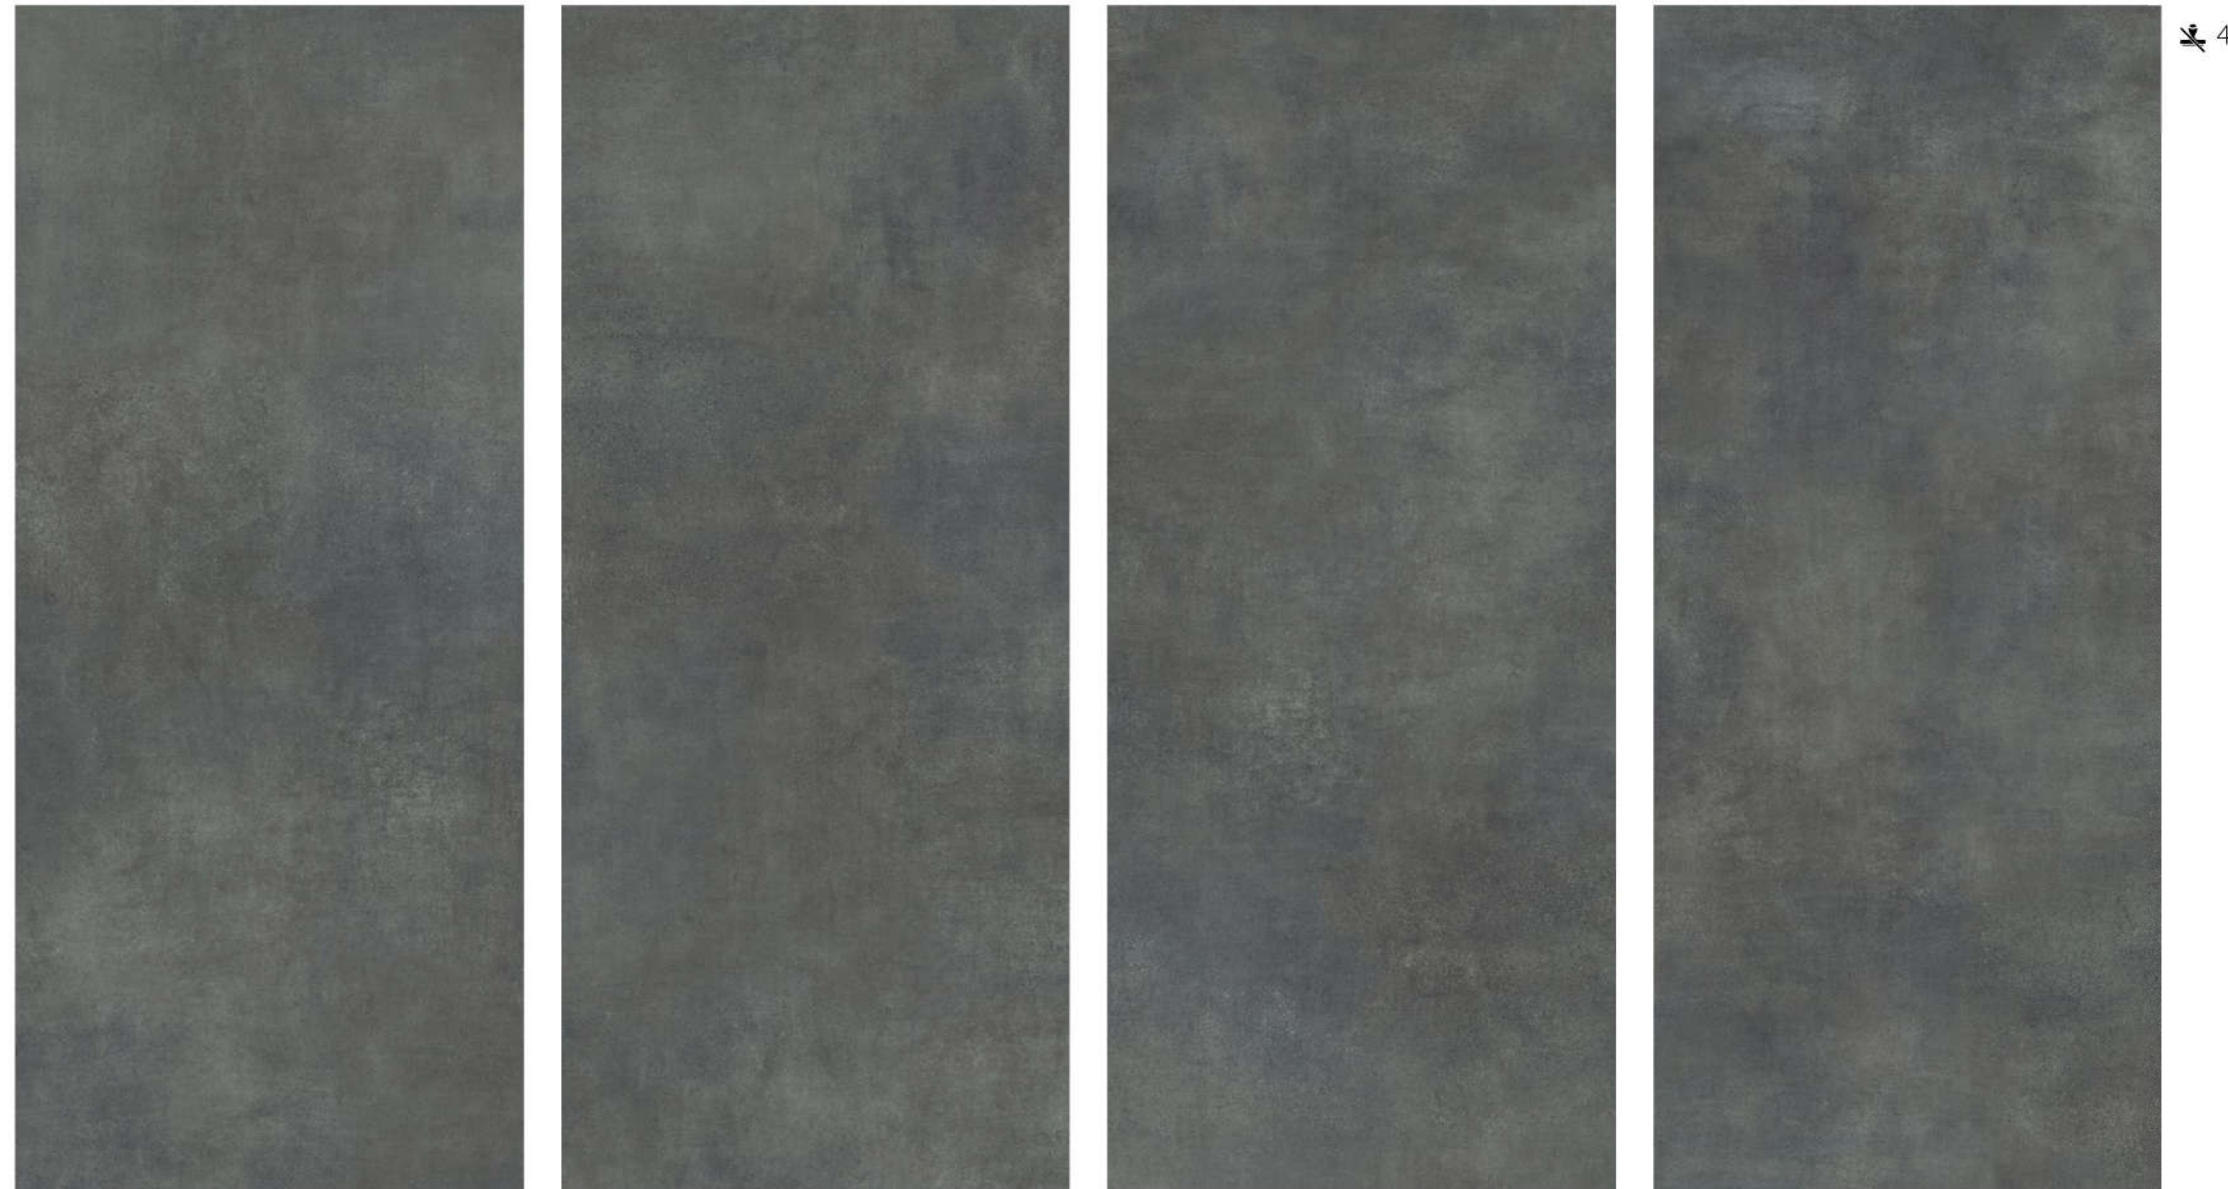

COLLECTION

CONCRETE ANTHRACITE

wall tile | floor tile | frost resistant | rectified | porcelain tile | matt surface | polished surface

24"×24" in.
24"×48" in.
48"×48" in.
48"×110" in.

0.24"

Availability: Q3'21

4 - number of graphic patterns