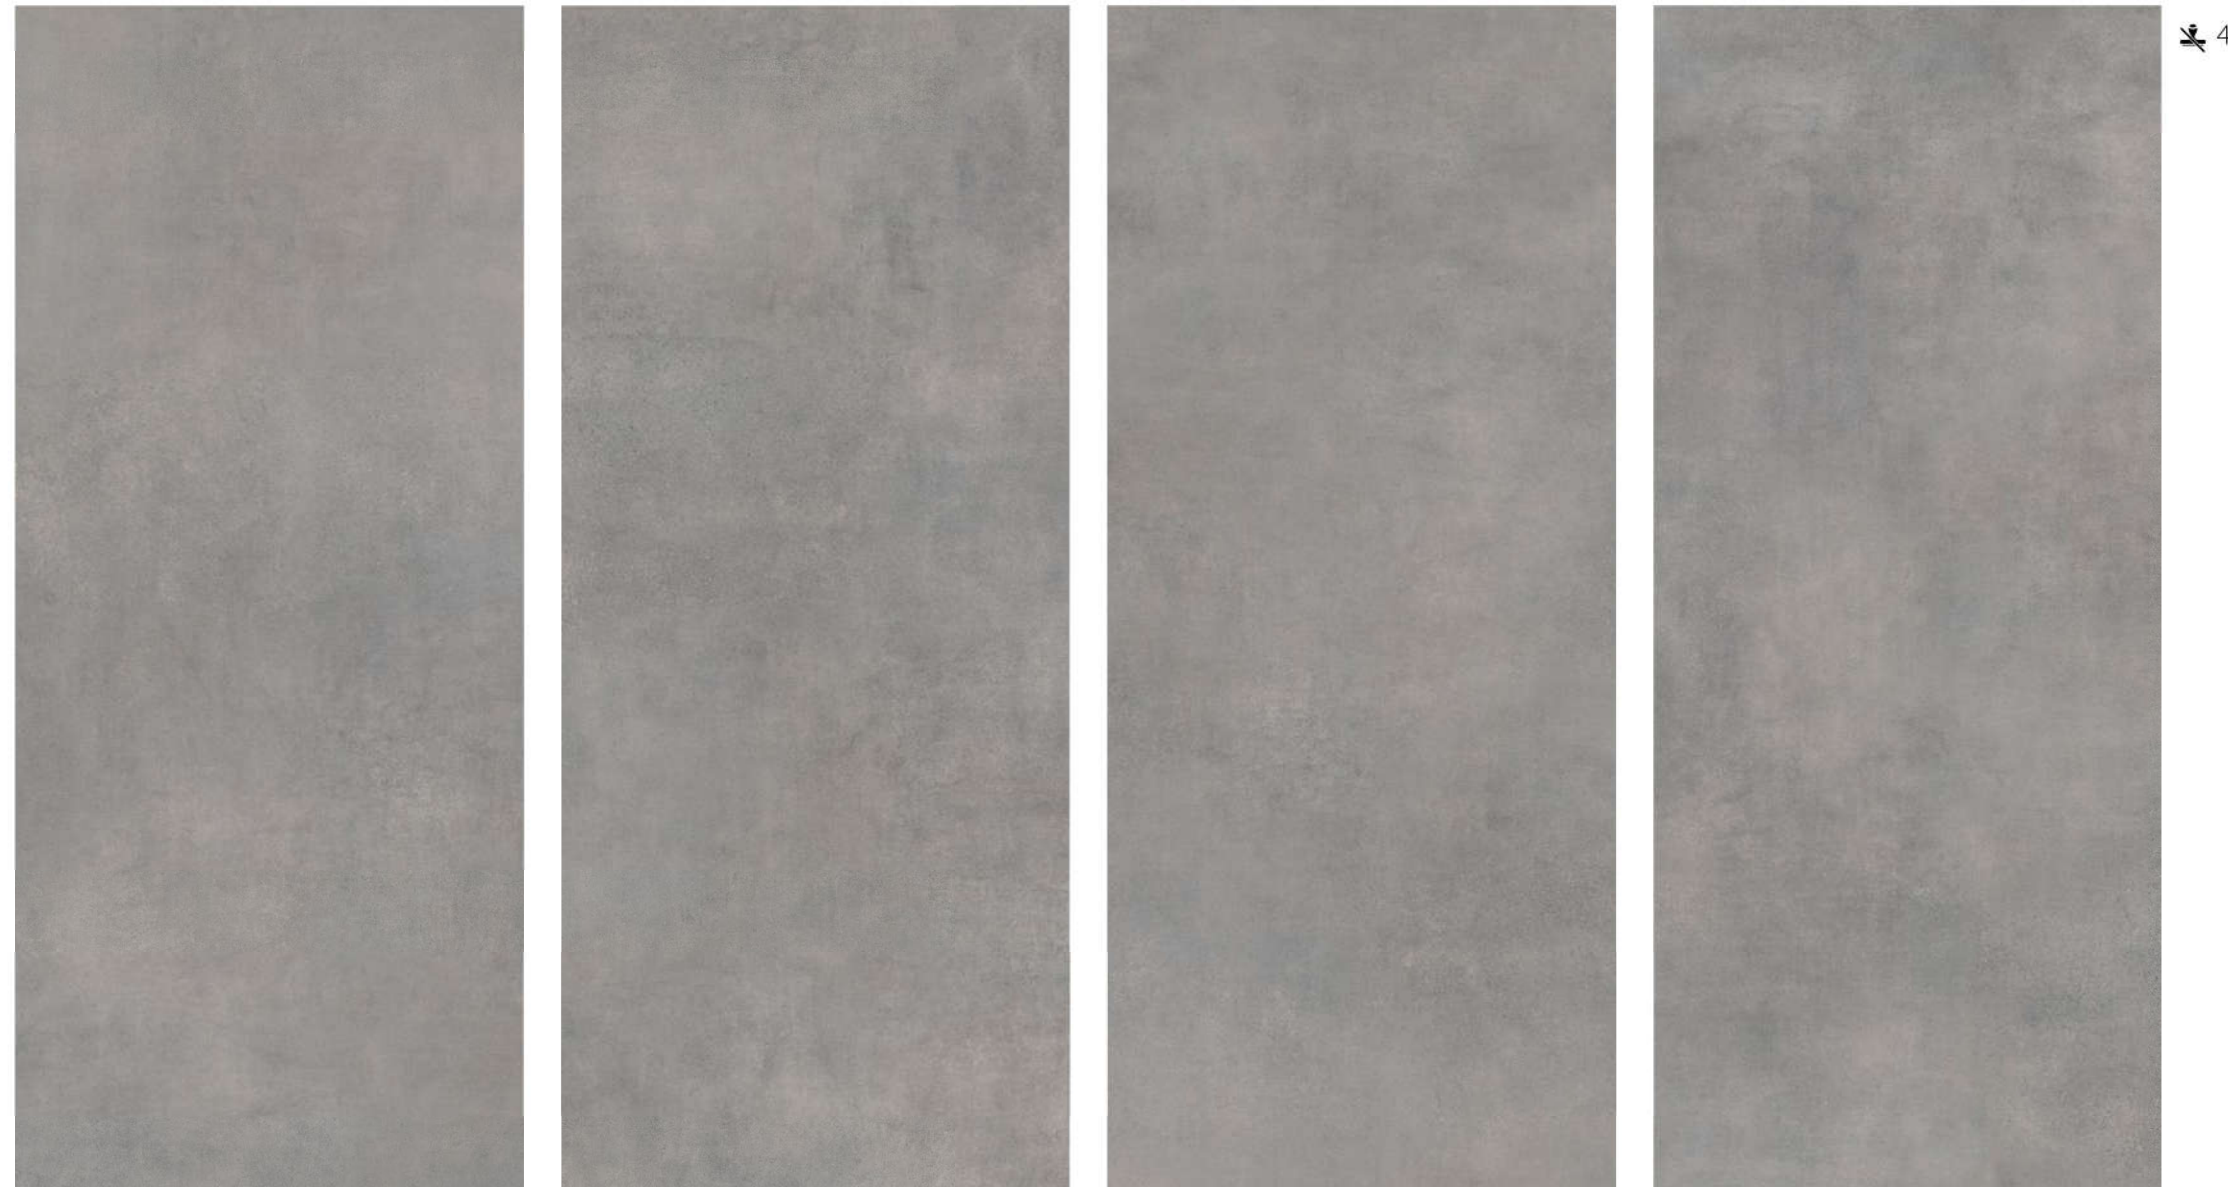

COLLECTION

CONCRETE GRAPHITE

👉 wall tile | 👣 floor tile | ❄️ frost resistant | ≡ rectified | 🏠 porcelain tile | ≡ matt surface | ✨ polished surface

24"×24" in.
24"×48" in.
48"×48" in.
48"×110" in.

📏 0.24"

✂️ 4

Availability: Q3'21

✂️ 4 - number of graphic patterns