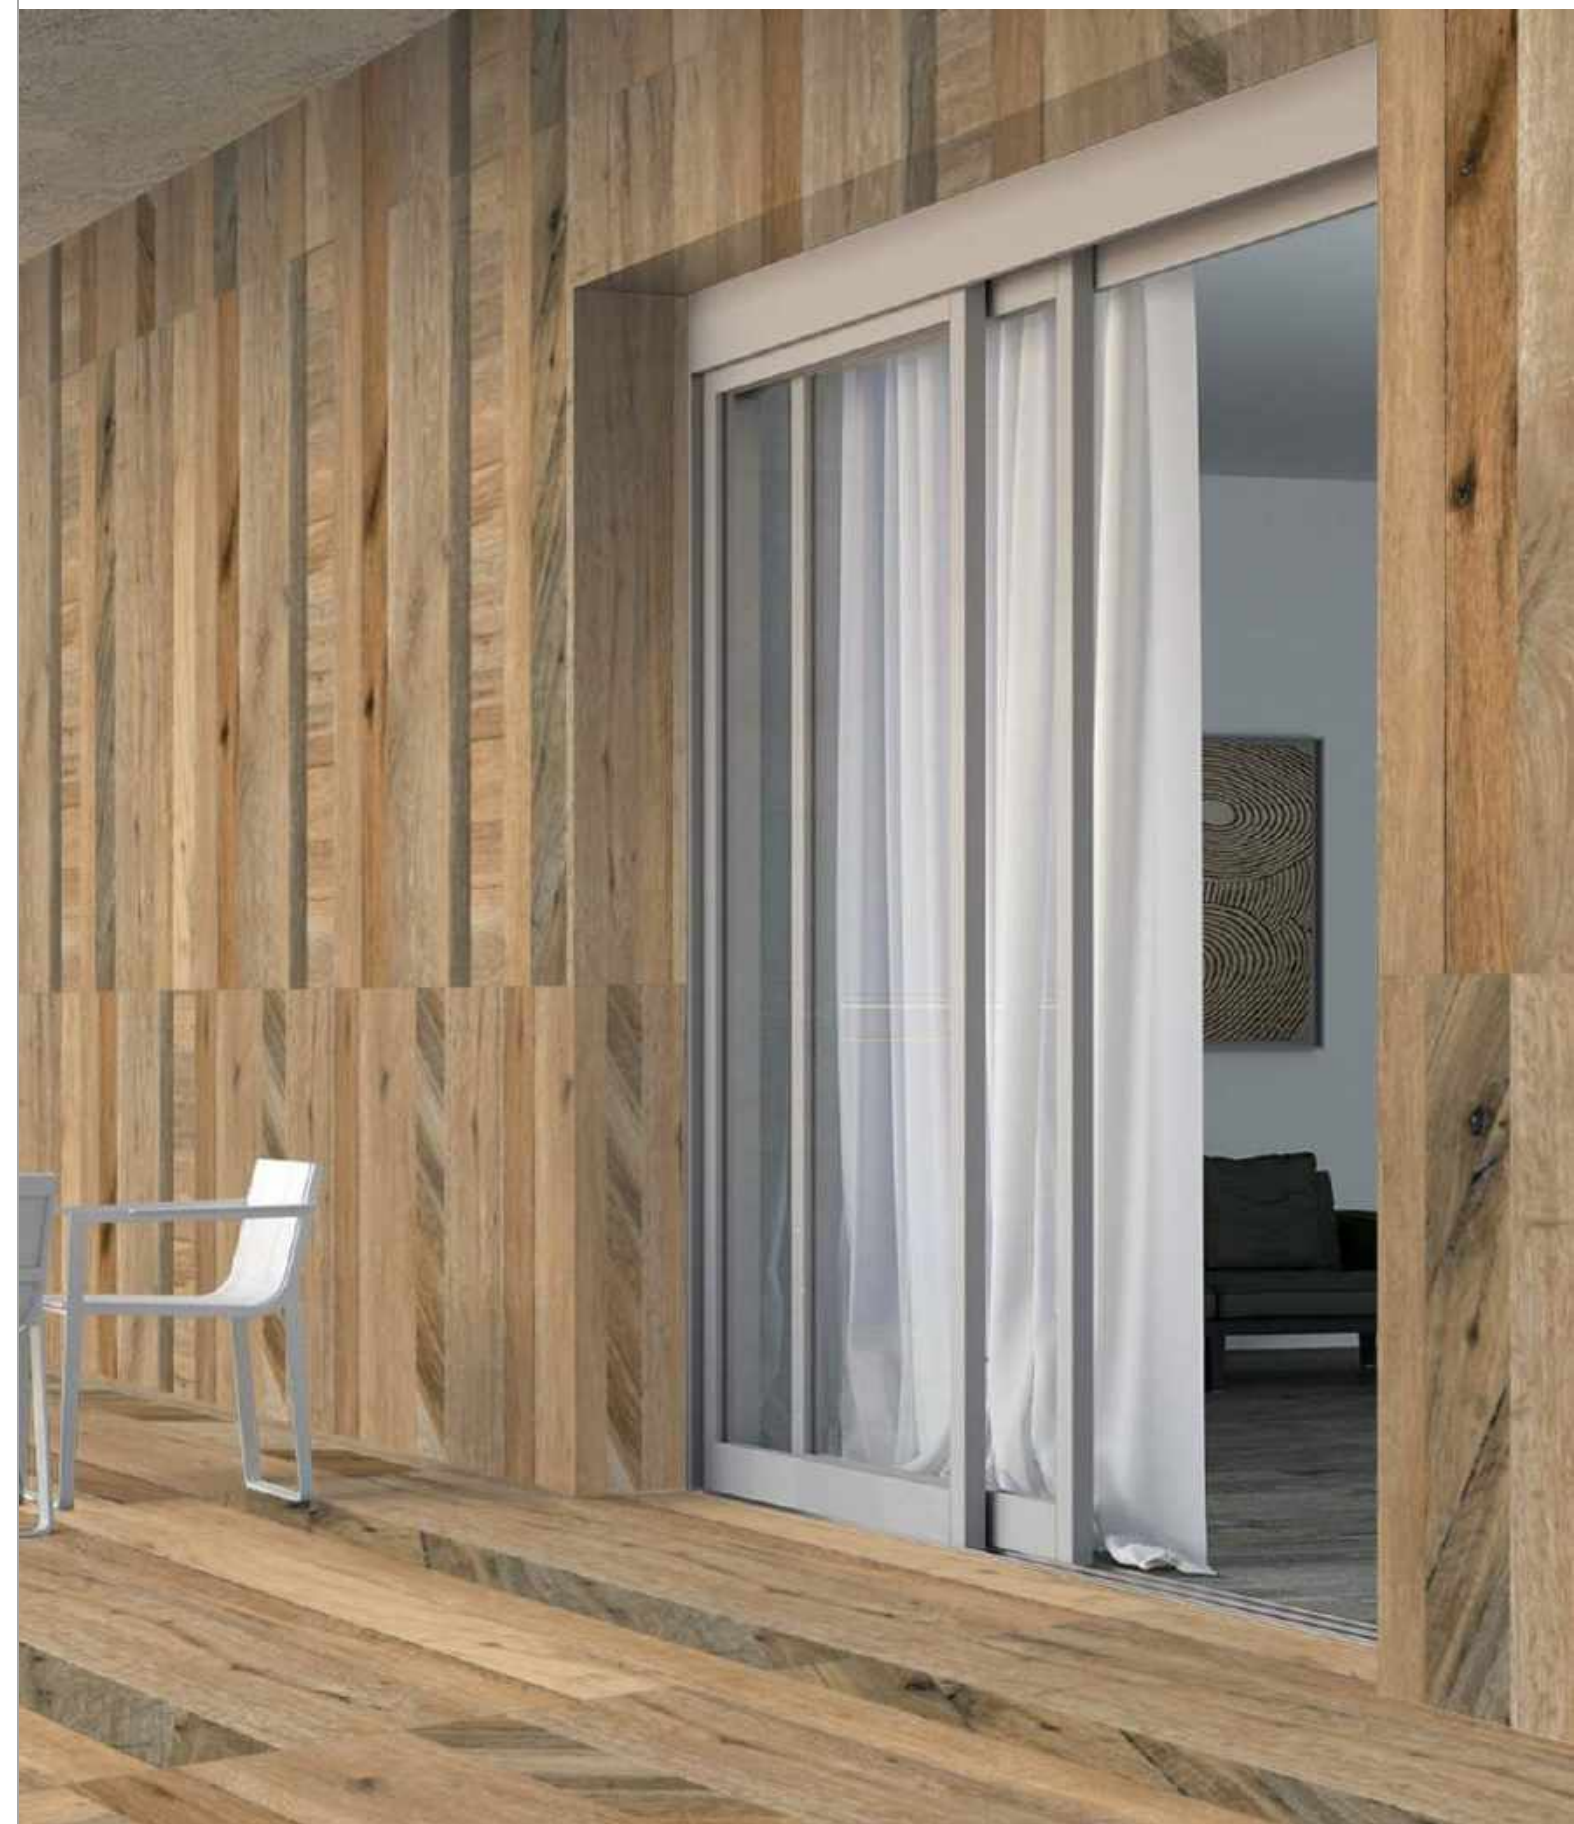

THE LARGE FORMAT
PORCELAIN SPECIALISTS

WALL & FLOOR | GRUNCHY WOOD (32X64)