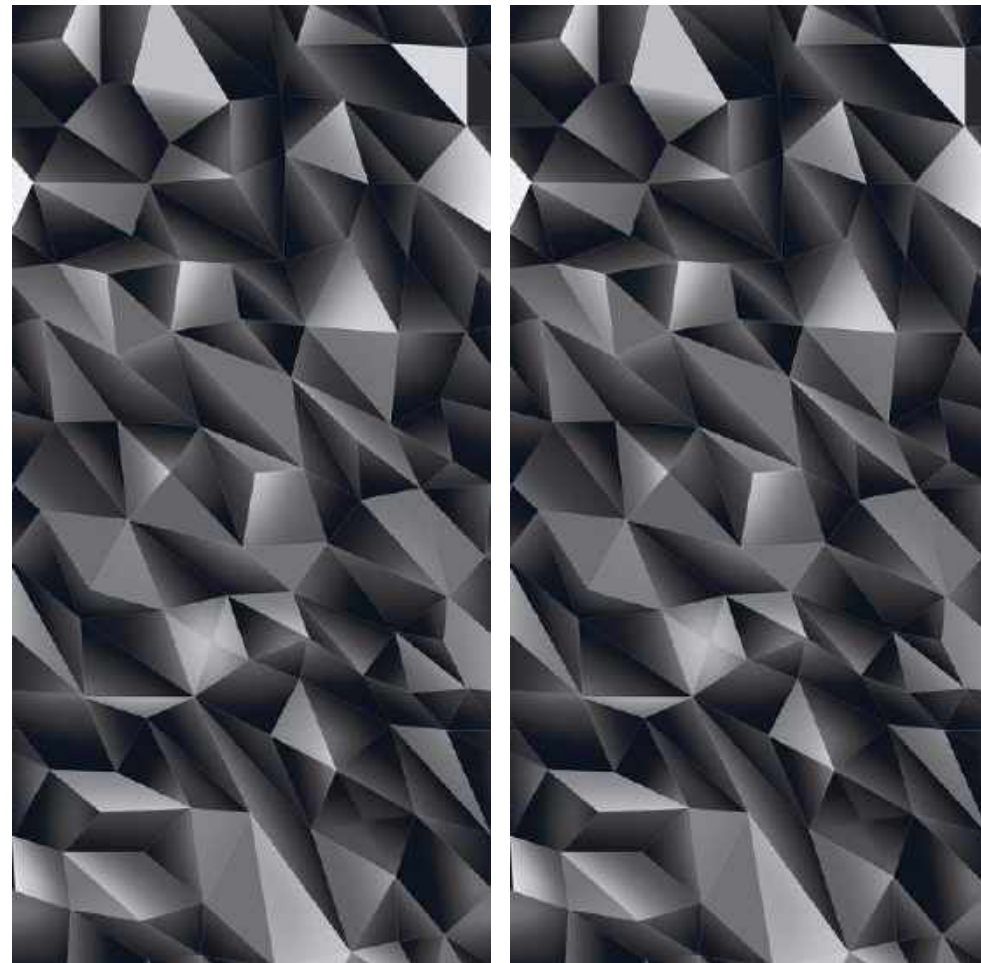

- Polish Finish
- Matt Finish
- 6mm Thickness

RP1016 COSMOS NEGRO

FACES 48"X96" | BOOKMATCH