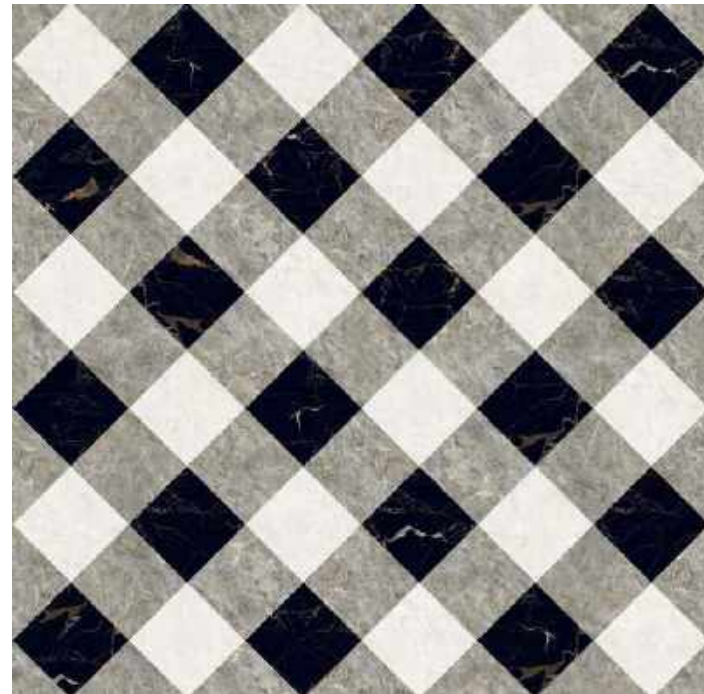

Matt Finish

9mm Thickness

Available size

32"x32"

RP1068 BWG BURB

FACE 32"x32" | BOOKMATCH

THE LARGE FORMAT
PORCELAIN SPECIALISTS