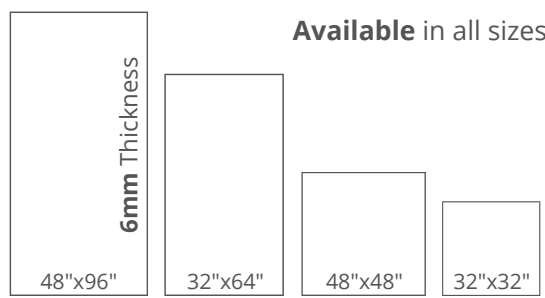

# RP1083 CRISTALO GREY DECO

CLOSE UP | DECO FINISH

FACES 24"X48" | RANDOM

THE LARGE FORMAT  
PORCELAIN SPECIALISTS

WALL | CRISTALO GREY DECO (24X48)

Polish Finish

Matt Finish

9mm Thickness