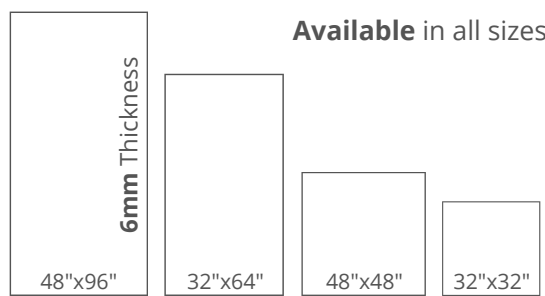

# RP1088 CONCRETO DECO

CLOSE UP | DECO FINISH

FACES 32"x64" | RANDOM

THE LARGE FORMAT  
PORCELAIN SPECIALISTS

WALL | CONCRETO DECO (32x64)

 **Polish Finish**

 **Matt Finish**

 **9mm Thickness**