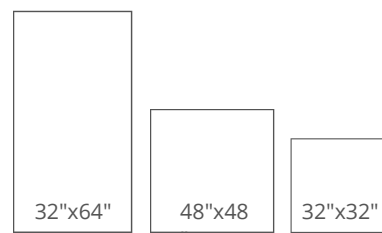

WALL & FLOOR | CALACATTA SPIDER GOLD (48X48)

WALL & FLOOR | CALACATTA SPIDER GOLD (32X64)

WALL & FLOOR | CALACATTA SPIDER GOLD (32X32)

 **Polish Finish**

 **Matt Finish**

 **9mm Thickness**

Available sizes