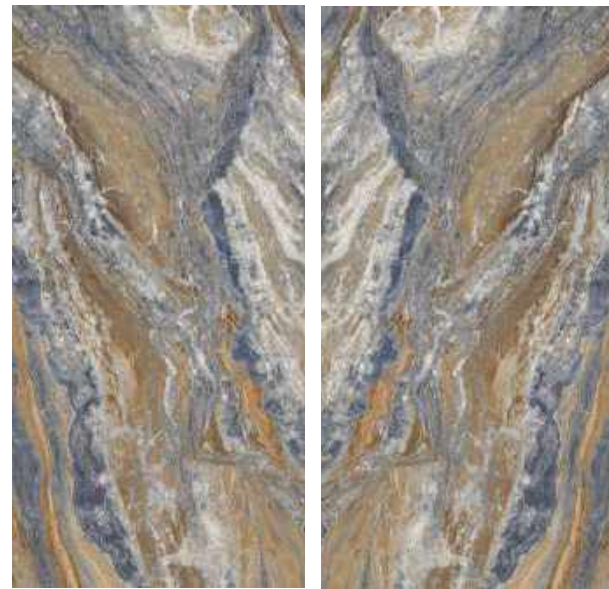

FACES 48"X96" | BOOKMATCH