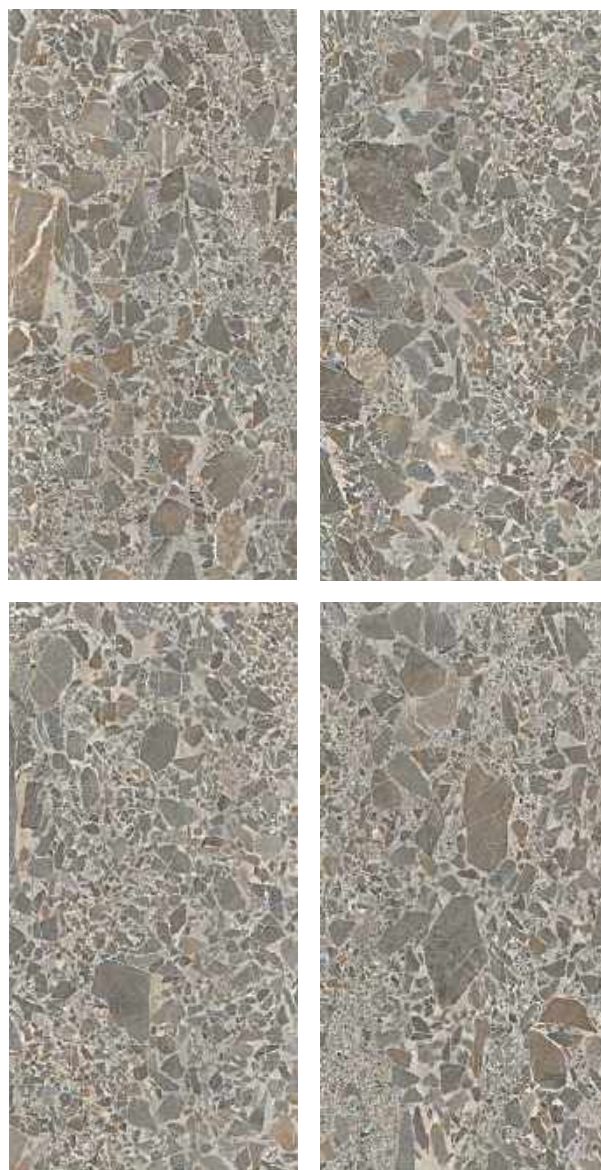

Polish Finish

Matt Finish

6mm Thickness

Available size

RP1093 CEPPO DI GRE

FACES 48"X96" | RANDOM

THE LARGE FORMAT
PORCELAIN SPECIALISTS