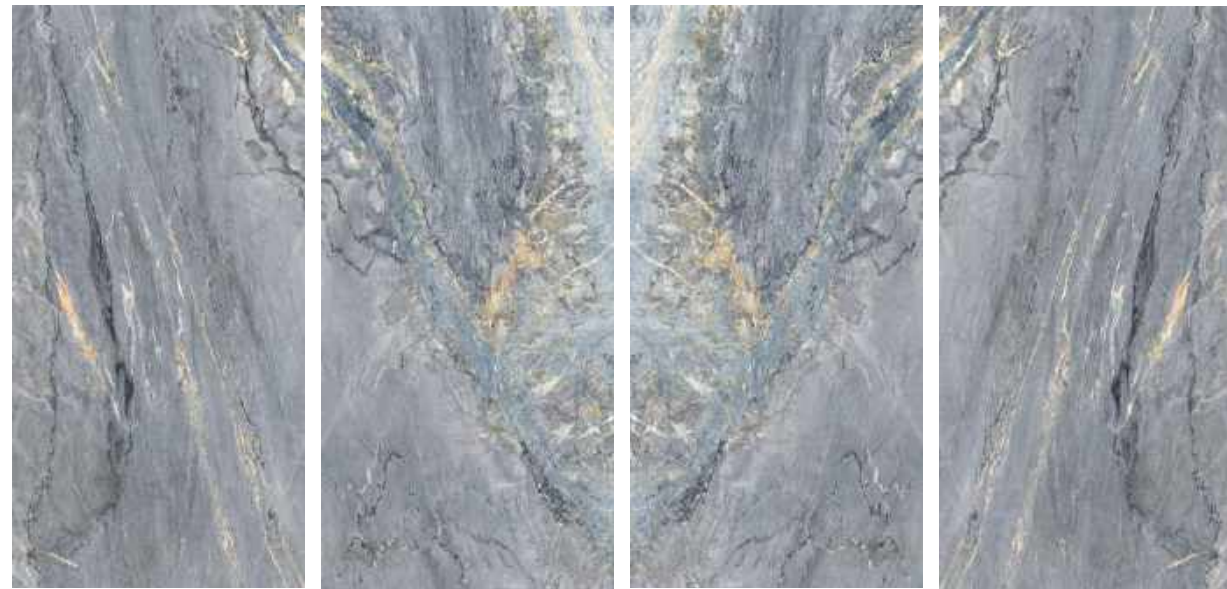

# RP1054 BARDIGLIO

FACES 48"X96" | BOOKMATCH

FACES 48"X48" | RANDOM

FACES 32"X32" | RANDOM

FACES 32"X64" | RANDOM

THE LARGE FORMAT  
PORCELAIN SPECIALISTS

WALL | BARDIGLIO (48X96)

FLOOR | BARDIGLIO (48X48)