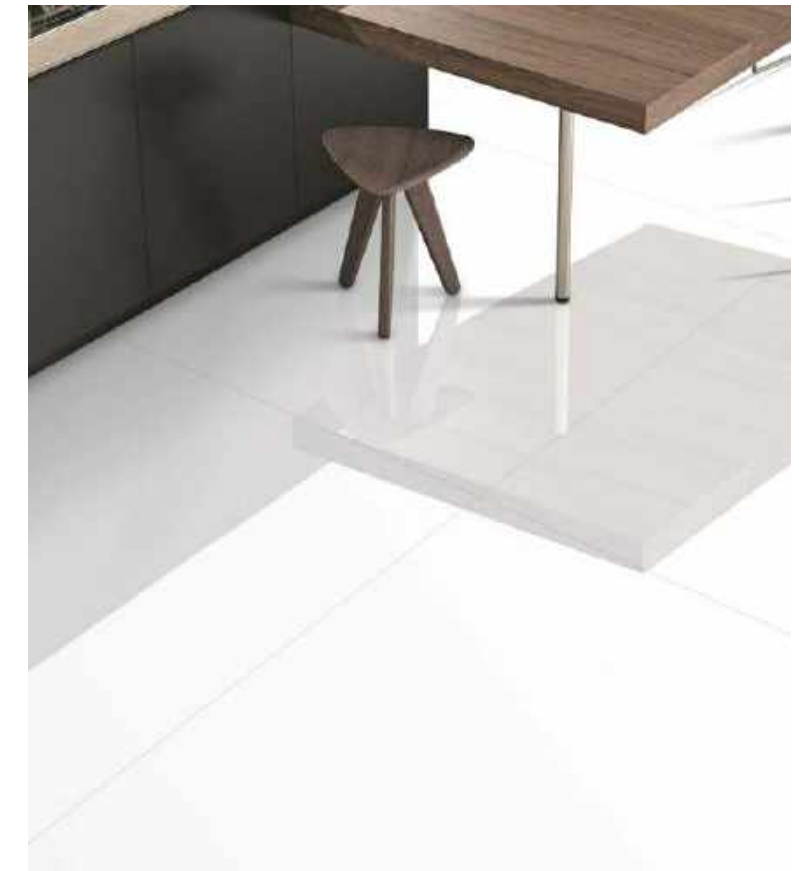

## RP1017 LEA BLANCO

FACE 48"X96" | SOLID

FACE 32"X64" | SOLID

FACE 48"X48" | SOLID

FACE 32"X32" | SOLID

THE LARGE FORMAT  
PORCELAIN SPECIALISTS

FLOOR | LEA BLANCO (48X96)

FLOOR | LEA BLANCO (48X48)