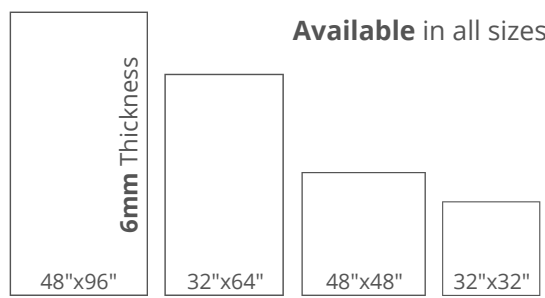

Polish Finish

Matt Finish

9mm Thickness

RP1054 BARDIGLIO