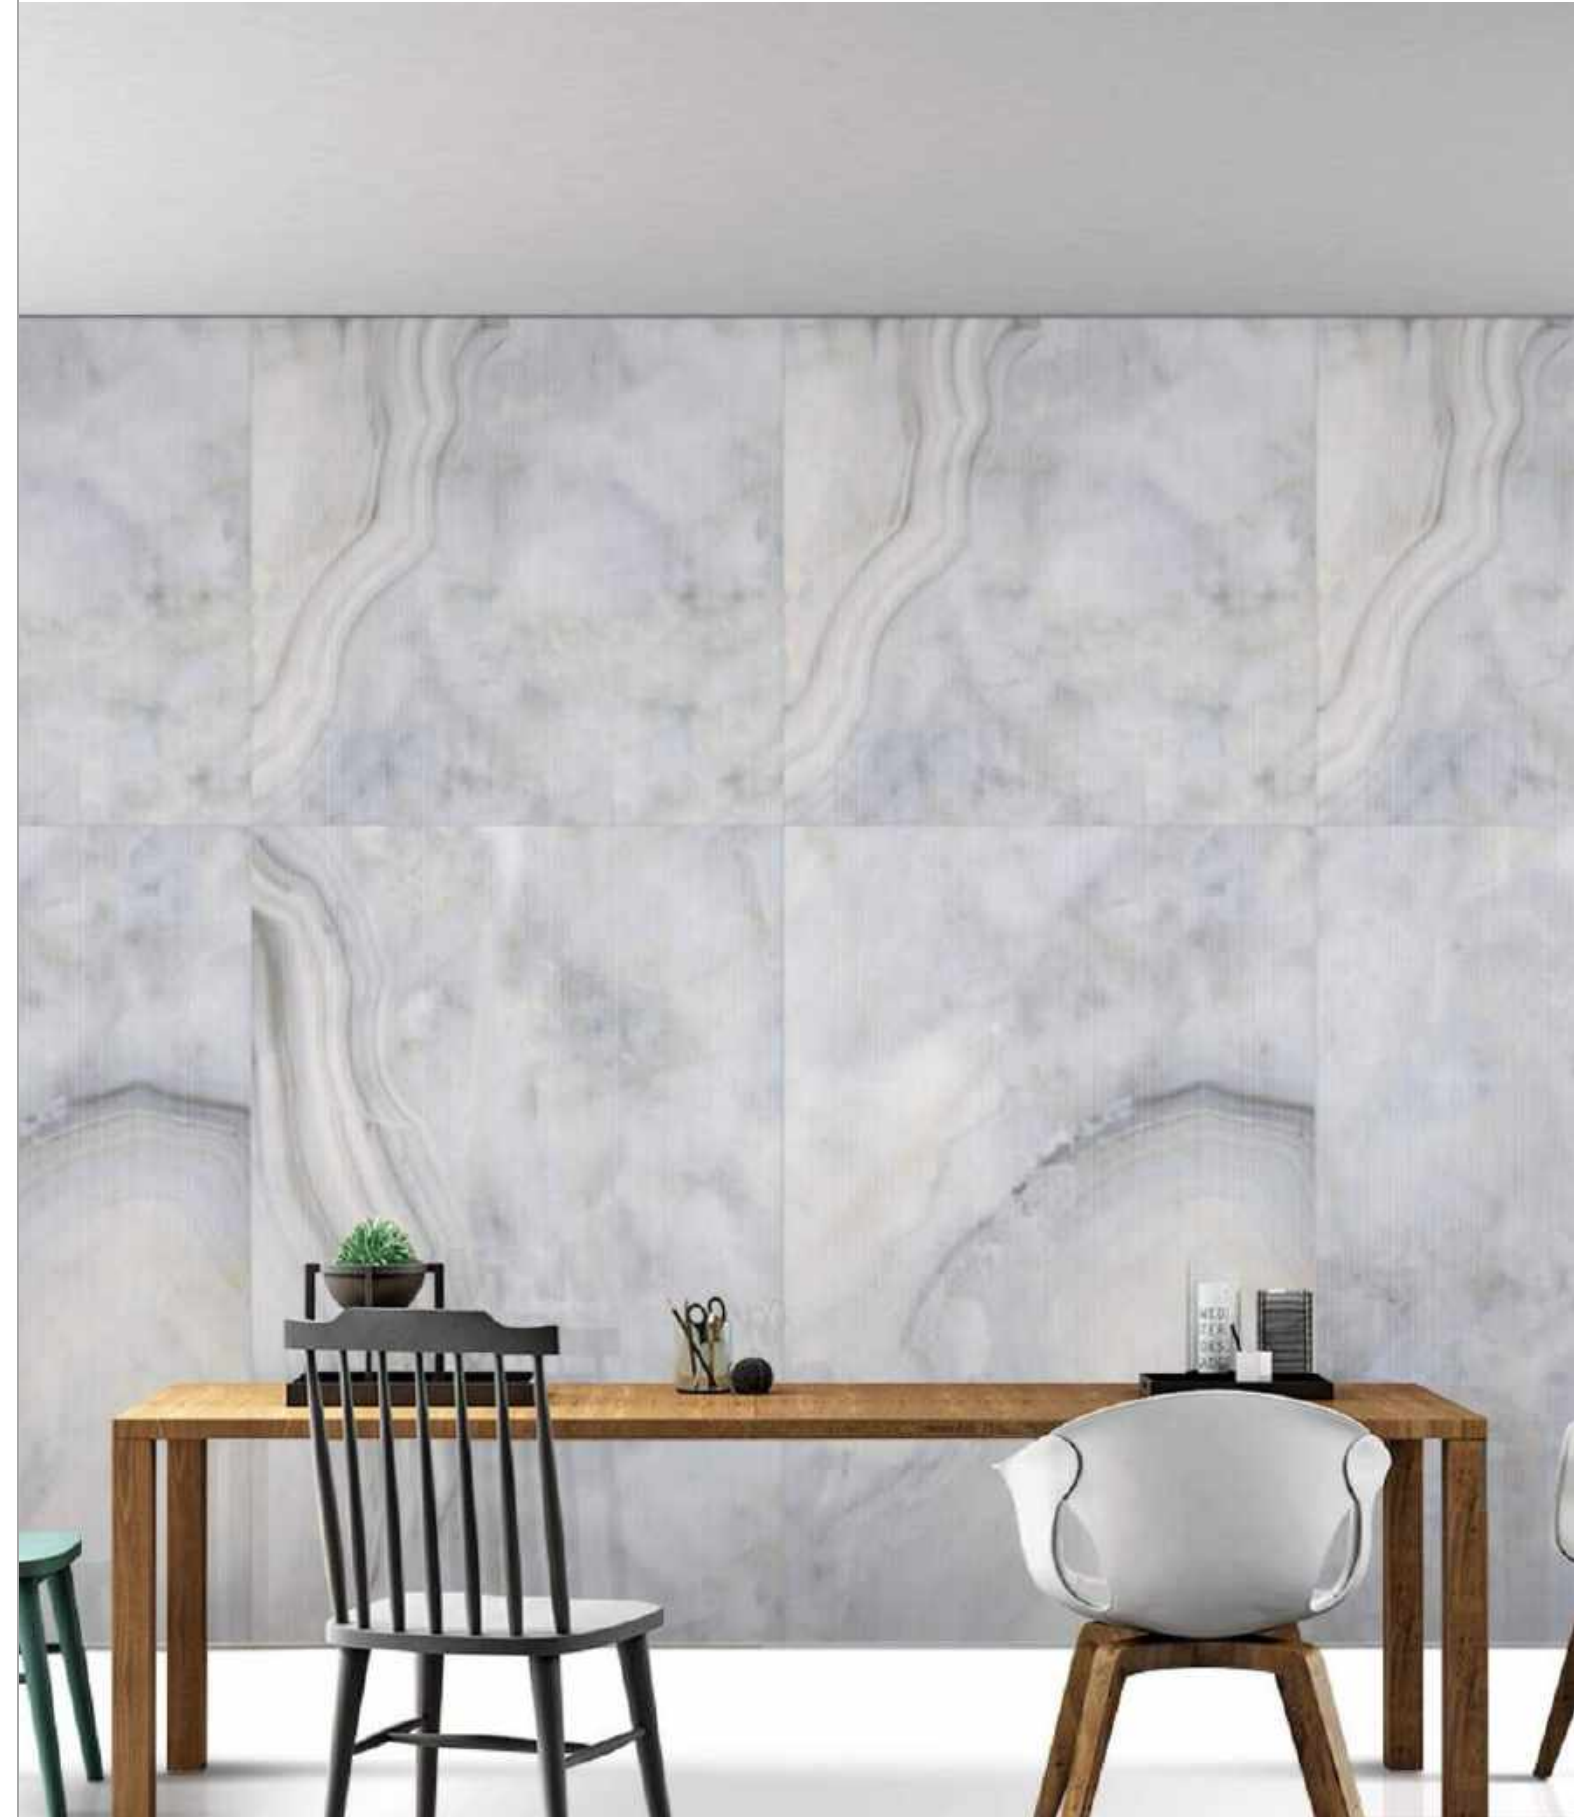

WALL | BLUE AGATE ONYX DECO (32x64)