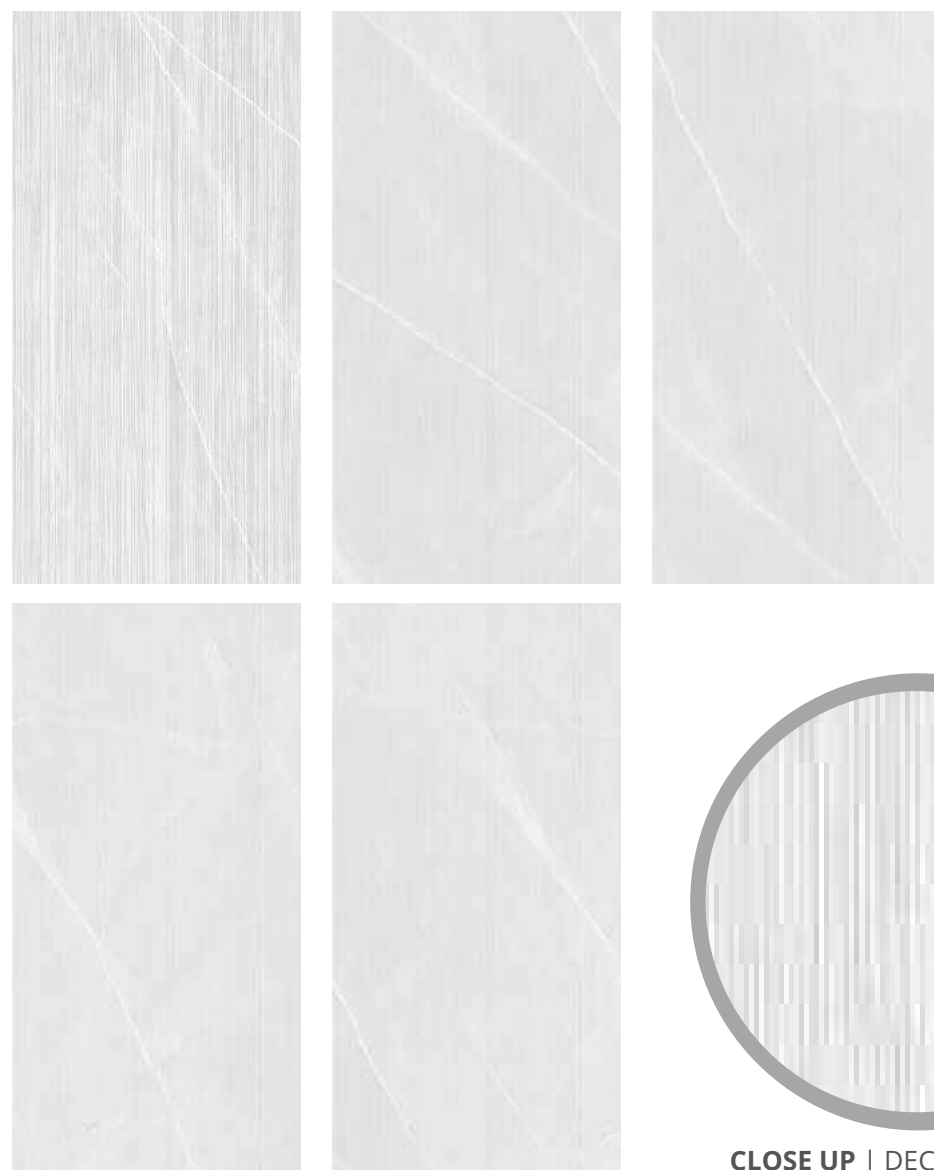

Available sizes

DECO Finish

9mm Thickness

RP1018 PIETRA BIANCO DECO

CLOSE UP | DECO FINISH

FACES 32"x64" | RANDOM

THE LARGE FORMAT
PORCELAIN SPECIALISTS