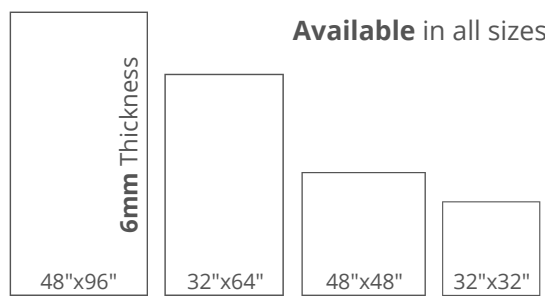

WALL | SAHARA BLACK (32X32)

THE LARGE FORMAT PORCELAIN SPECIALISTS

 Polish Finish

 Matt Finish

 9mm Thickness