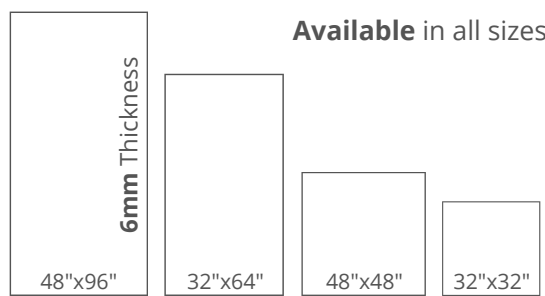

WALL & FLOOR | CALACATTA ALINE (32X64)

FLOOR | CALACATTA ALINE (32X32)

 **Polish Finish**

 **Matt Finish**

 **9mm Thickness**