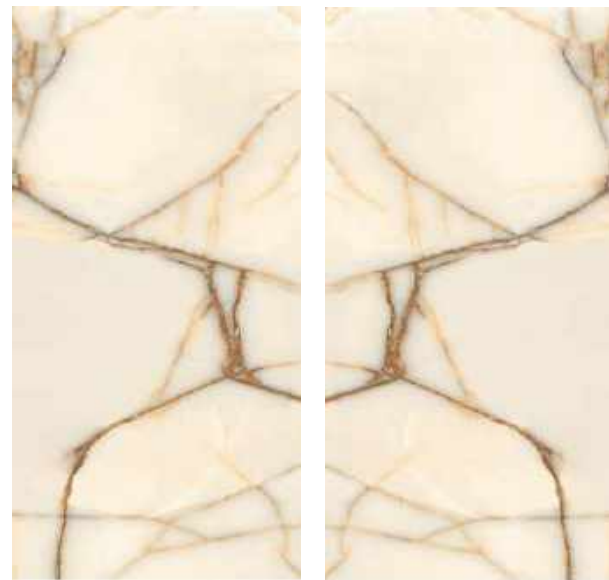

FACES 48"X96" | BOOKMATCH