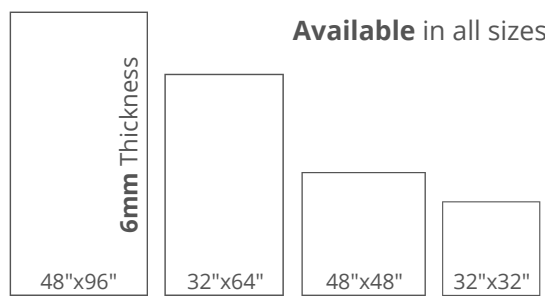

WALL | VENETIAN (32X64)

FLOOR | VENETIAN (32X32)

 **Polish Finish**

 **Matt Finish**

 **9mm Thickness**