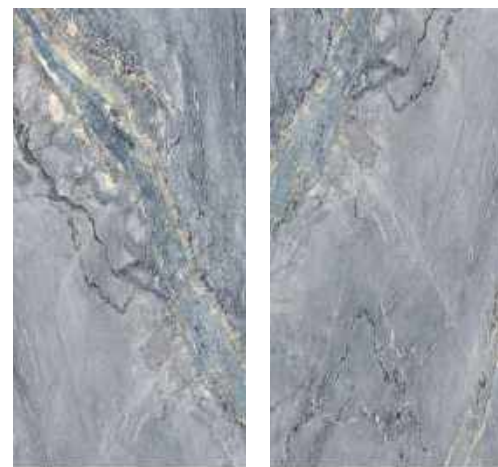

# RP1054 BARDIGLIO

FACES 48"X96" | BOOKMATCH

FACES 48"X48" | RANDOM

FACES 32"X32" | RANDOM

FACES 32"X64" | RANDOM

THE LARGE FORMAT  
PORCELAIN SPECIALISTS

WALL | BARDIGLIO (48X96)

FLOOR | BARDIGLIO (48X48)