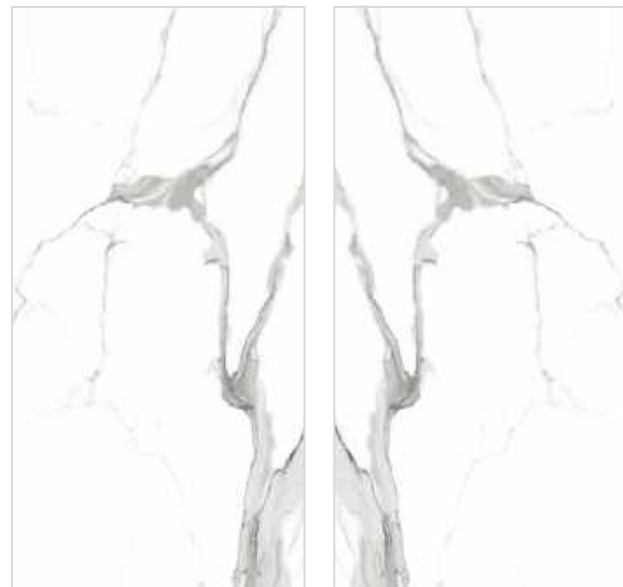

## RP1027 STATUARIO CLASSICO

FACES 48"X96" | BOOKMATCH

FACES 32"X64" | RANDOM

FACES 48"X48" | RANDOM

FACES 32"X32" | RANDOM

THE LARGE FORMAT  
PORCELAIN SPECIALISTS

WALL & FLOOR | STATUARIO CLASSICO (48X96)