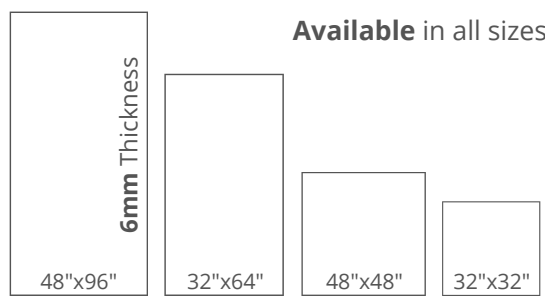

Polish Finish

Matt Finish

9mm Thickness

RP1086 CALACATTA SPIDER GOLD