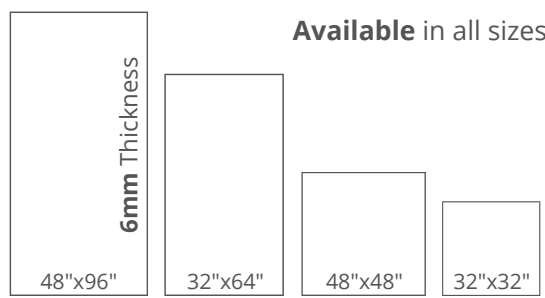

Polish Finish

Matt Finish

9mm Thickness

RP1007 ARMANI GREY