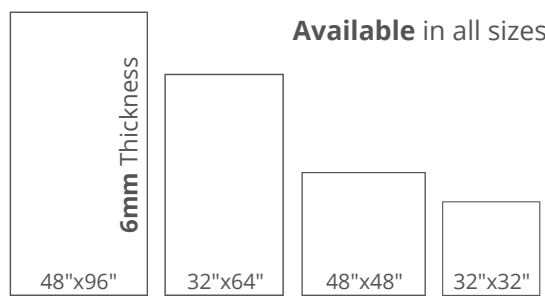

Polish Finish

Matt Finish

9mm Thickness

RP1018 PIETRA BLANCO