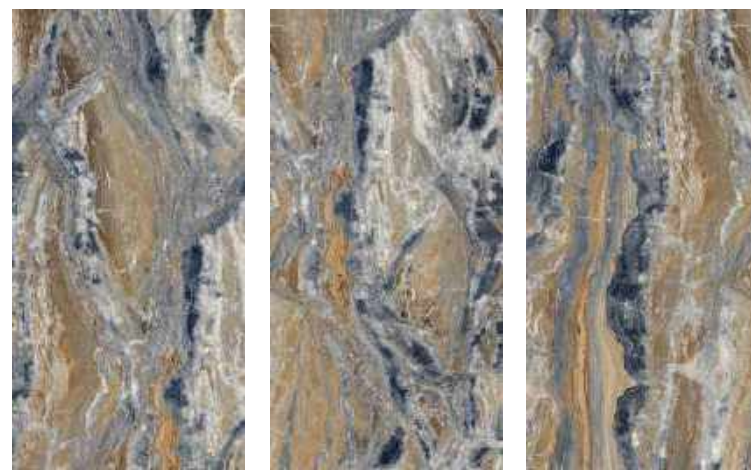

FACES 32"X64" | RANDOM