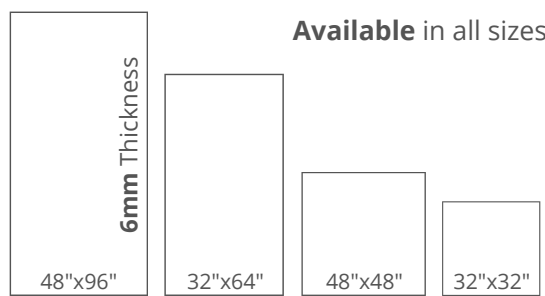

WALL & FLOOR | STATUARIO (32X64)

WALL & FLOOR | STATUARIO (32X32)

Polish Finish

Matt Finish

9mm Thickness