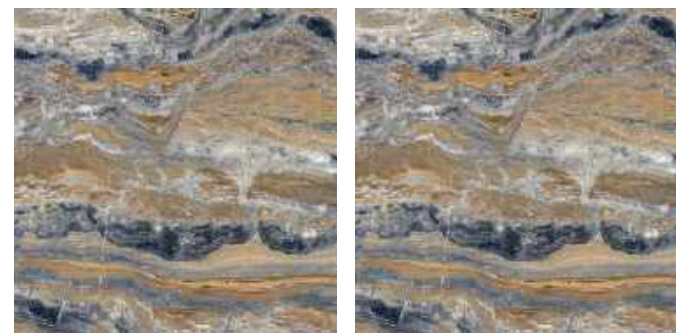

FACES 48"X48" | RANDOM