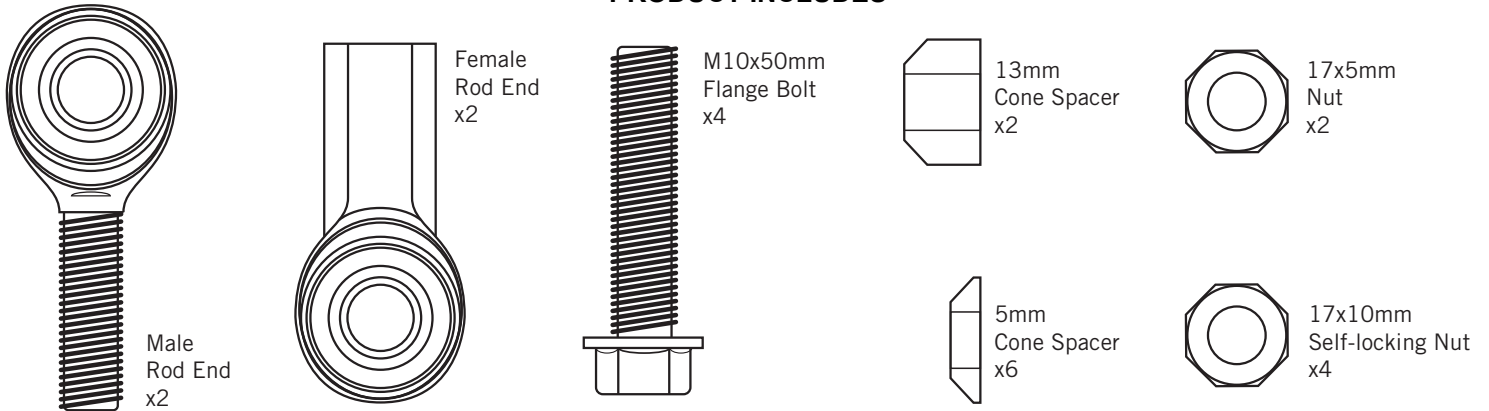

APPLICATIONS

1992-2000 HONDA CIVIC 2006-2015 HONDA CIVIC
 1994-2001 ACURA INTEGRA

PRODUCT INCLUDES

Left Side Assembly

TIP:

- Adjusting endlinks to minimum length is ideal for most conditions.
- Manipulate 13mm cone spacer location to achieve vertical endlink position at ride height.