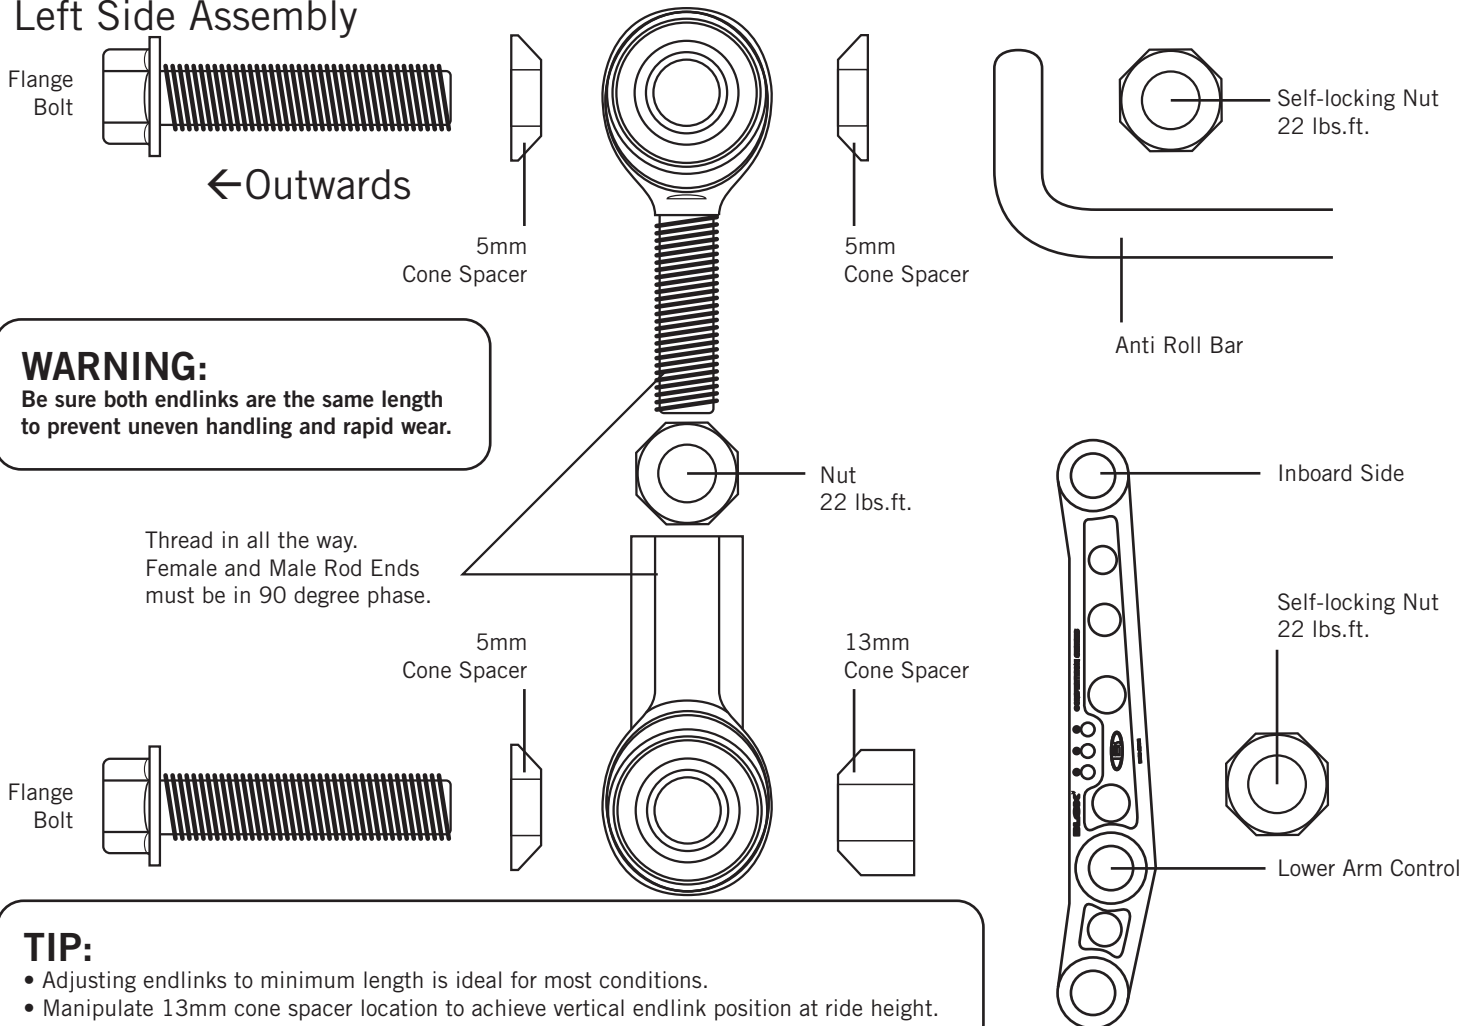

APPLICATIONS

1992-2000 HONDA CIVIC 2006-2015 HONDA CIVIC
 1994-2001 ACURA INTEGRA

PRODUCT INCLUDES

Left Side Assembly

TIP:

- Adjusting endlinks to minimum length is ideal for most conditions.
- Manipulate 13mm cone spacer location to achieve vertical endlink position at ride height.