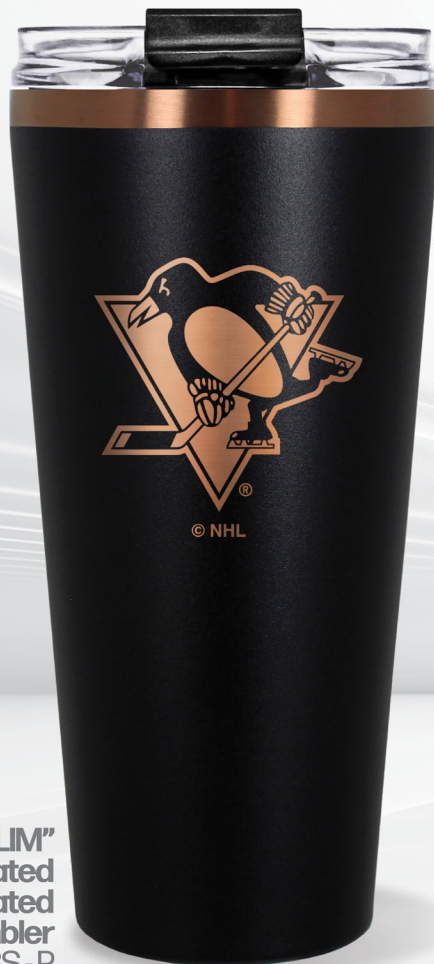

**THE COPPER**  
COLLECTION

FEATURING **PREMIUM COPPER UNDERTONES**  
WITH **DURABLE POWDER COATED** OUTER FINISHES.

MULTI-FUNCTION LID  
COMPATIBLE WITH A STRAW  
OR FLIP-TOP SIPPING

OPENING  
FOR  
STRAW

OPENING  
FOR  
SIPPING

"THE COLOSSUS"  
40 oz. Powder Coated  
Vacuum Insulated  
Travel Mug  
• Product Code: BCCOL - P

NOW AVAILABLE IN  
**BLACK + COPPER**  
AND **CREAM + COPPER**  
FASHION STYLINGS.

**ALL - NEW**  
FOR  
**2024**

**"THE COLOSSUS"**  
40 oz. Powder Coated  
Vacuum Insulated  
Travel Mug  
▪ Product Code: CCCOL - P

THE **BIG SLIM** TRAVEL TUMBLER  
LARGE 32oz CAPACITY  
WITH PREMIUM DUAL-FUNCTION LID.

OPENING  
FOR  
STRAW

OPENING  
FOR  
SIPPING

"THE BIG SLIM"  
32 oz. Powder Coated  
Vacuum Insulated  
Travel Tumbler  
• Product Code: BCBS - P

"THE BIG SLIM"  
32 oz. Powder Coated  
Vacuum Insulated  
Travel Tumbler  
• Product Code: CCBS - P