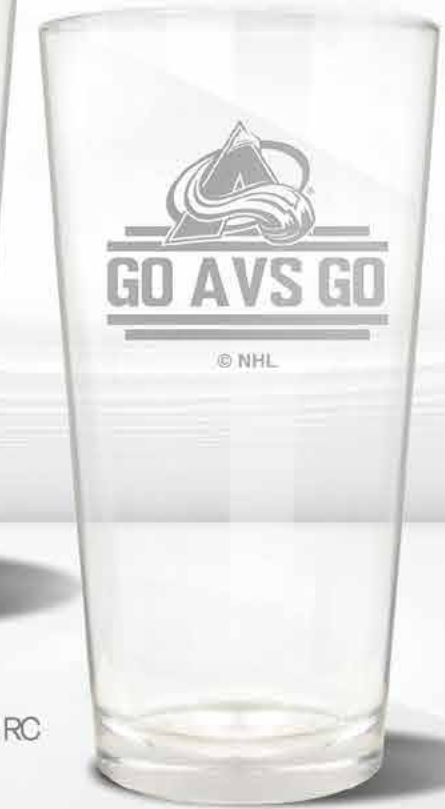

THE PINT

AVAILABLE IN 4 UNIQUE LASER ETCHED STYLES

PRIMARY LOGO STYLING

16 oz. Pint Glass
•Product Code: LGSH-P

16 oz. Pint Glass
•Product Code: LGSH-RC

RALLY CRY STYLING

HOME TOWN STYLING

16 oz. Pint Glass
•Product Code: LGSH-REP