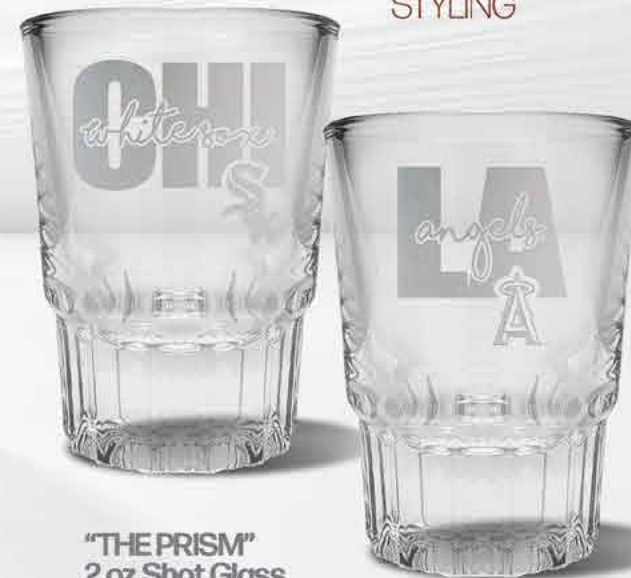

HOME TOWN
STYLING

"THE PRISM"
2 oz Shot Glass
• Product Code: LPRI-REP

PRIMARY LOGO
STYLING

"THE PRISM"
2 oz Shot Glass
• Product Code: LPRI-P

RALLY CRY
STYLING

"THE PRISM"
2 oz Shot Glass
• Product Code: LPRI-RC