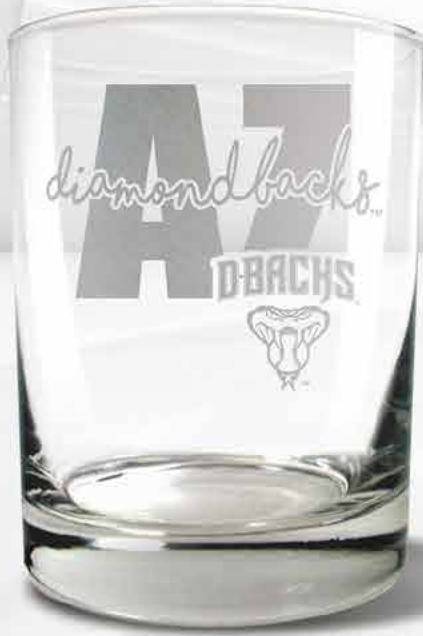

VERTICAL LOCK UP STYLING

16 oz. Pint Glass
•Product Code: LGSH-14

BARWARE ESSENTIALS

HOME TOWN
STYLING

"THE MACHO MUG"
32 oz Glass Tankard
•Product Code: LGSML - REP

12 oz Rocks Glass
•Product Code: LGDR - REP