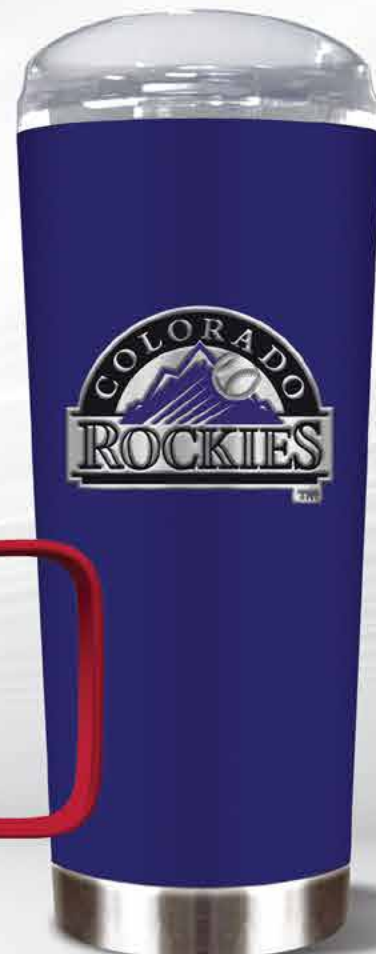

CLASSIC STYLING
WITH PREMIUM
METAL TEAM LOGOS

SELECT TEAMS AVAILABLE
WITH BOTH
'CURRENT' AND
'VINTAGE' LOGOS

"THE STARTER"
19 oz. Ceramic Mug
•Product Code: SM

"THE MACHO MUG"
32 oz Glass Tankard
•Product Code: GSML

14 oz Rocks Glass
•Product Code: GDR

"THE PRISM"
2 oz Shot Glass
•Product Code: PRI

16 oz. Pint Glass
•Product Code: GSH

BOLD COLORS
AND PREMIUM
METAL TEAM LOGOS

VACUUM INSULATED
STAINLESS STEEL

"THE SKINNY"
24 oz. Vacuum Insulated
Stainless Steel Tumbler with Straw
•Product Code: NSKN

"THE TWIST"
30 oz. Powder Coated Vacuum Insulated
Stainless Steel Travel Tumbler
•Product Code: TWS

"THE ROADIE with HANDLE"
18 oz. Vacuum Insulated
Stainless Steel Travel Mug
•Product Code: HPARO

"THE HUSTLE"
18 oz. Vacuum Insulated
Stainless Steel Travel Mug
•Product Code: HUS