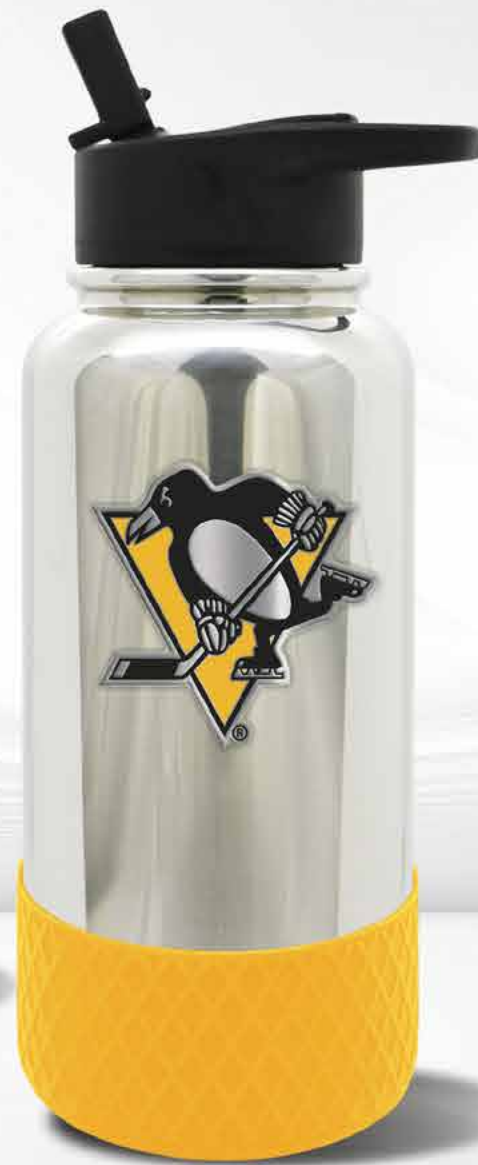

MULTI-FUNCTION LID
COMPATIBLE WITH A STRAW
OR FLIP-TOP SIPPING

OPENING
FOR
STRAW

OPENING
FOR
SIPPING

"THE COLOSSUS"
40 oz. Powder Coated
Vacuum Insulated
Travel Tumbler
•Product Code: COL - P

"THE COLOSSUS"
40 oz. Powder Coated
Vacuum Insulated
Travel Tumbler
•Product Code: COL

"THE DRAFT"
24 oz. Chrome
Vacuum Insulated
Travel Tumbler
•Product Code: CSDR

"THE THIRST"
32 oz. Chrome
Vacuum Insulated
Water Bottle
•Product Code: CTHR

"THE THIRST"
32 oz. Chrome
Vacuum Insulated
Water Bottle
•Product Code: CTHR BK - BK