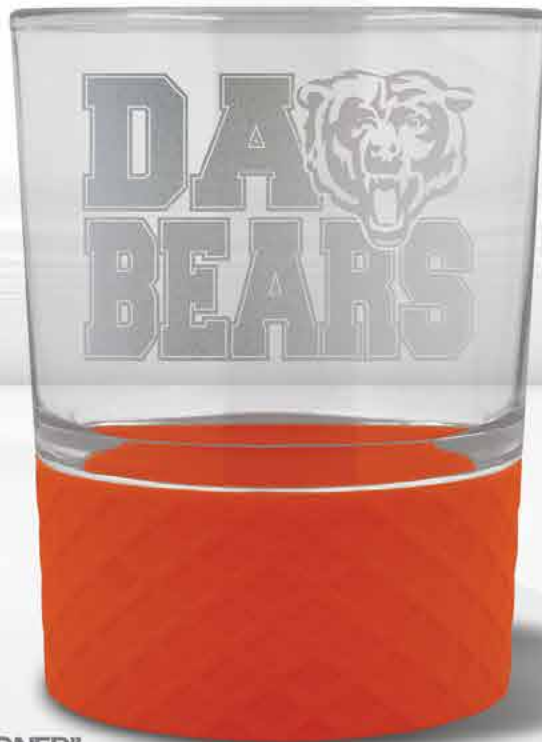

"THE COMMISSIONER"
14 oz. Rocks Glass
•Product Code: LCOM - RC