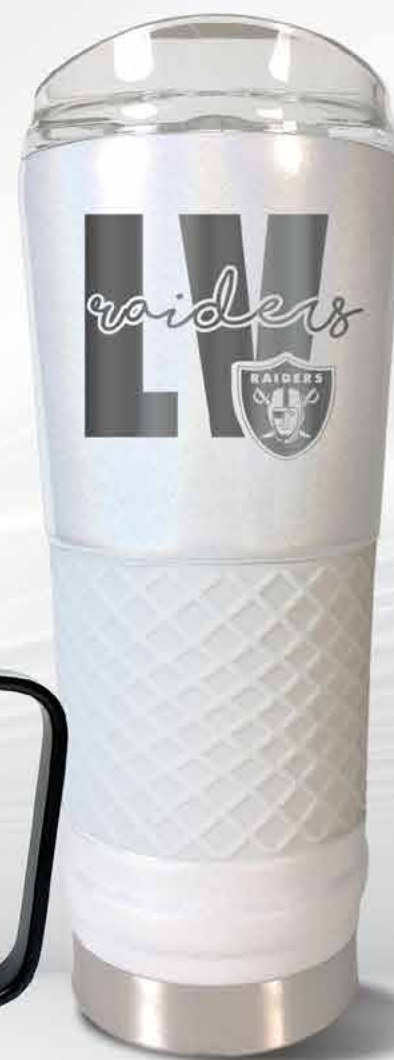

"THE OPAL DRAFT"
24 oz. Vacuum Insulated
Stainless Steel Travel Tumbler
•Product Code: ODR - REP