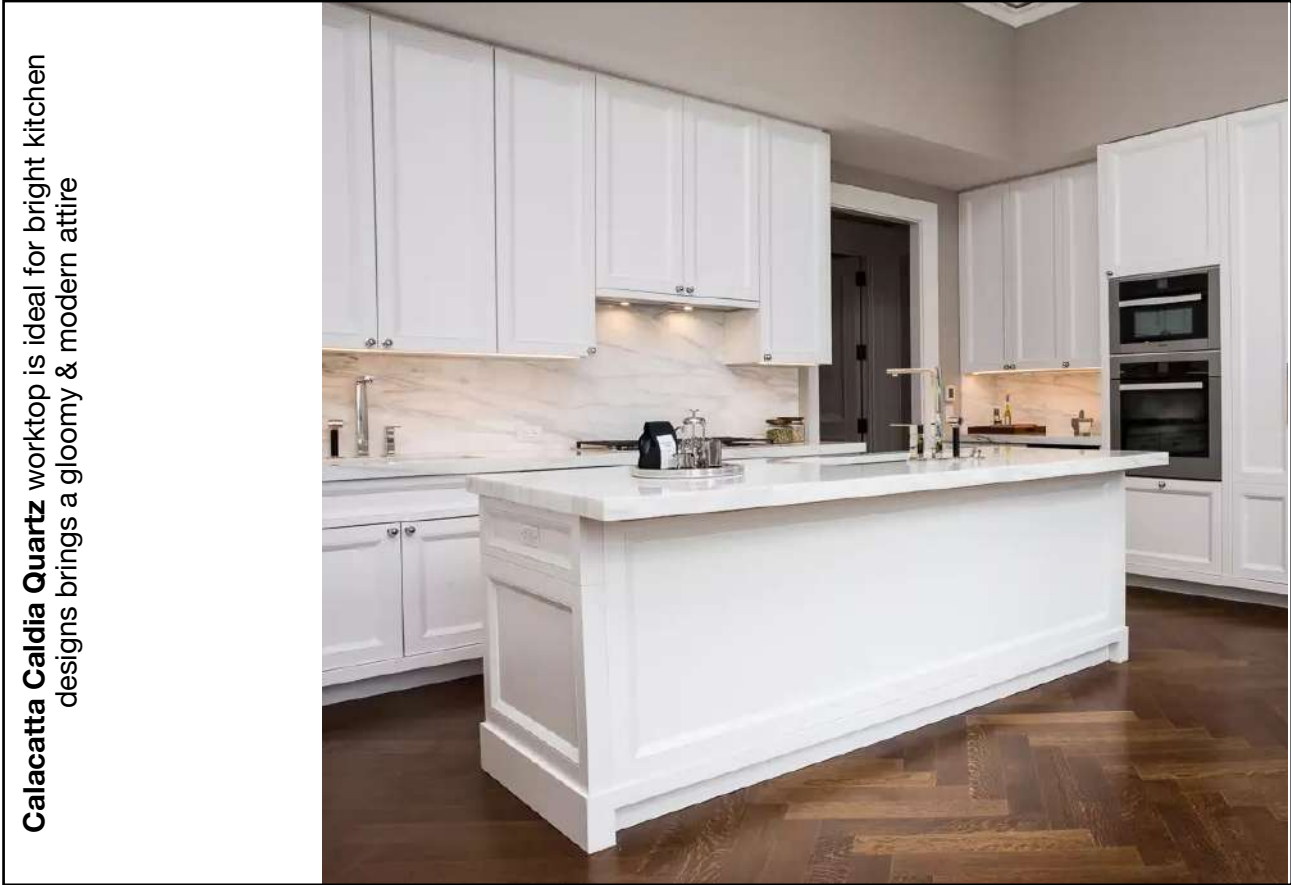

Calacatta Caldia Quartz worktop is ideal for bright kitchen designs brings a gloomy & modern attire