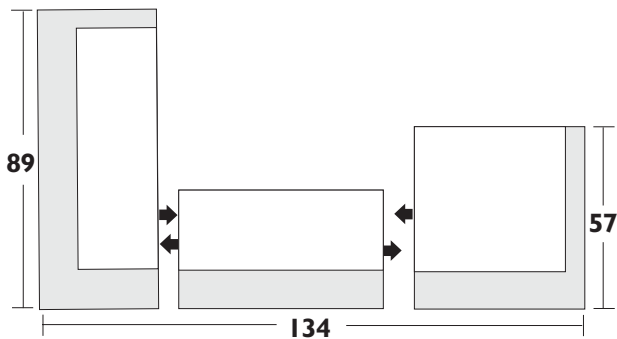

Sectional Planner

Configuration Suggestions

Boreal