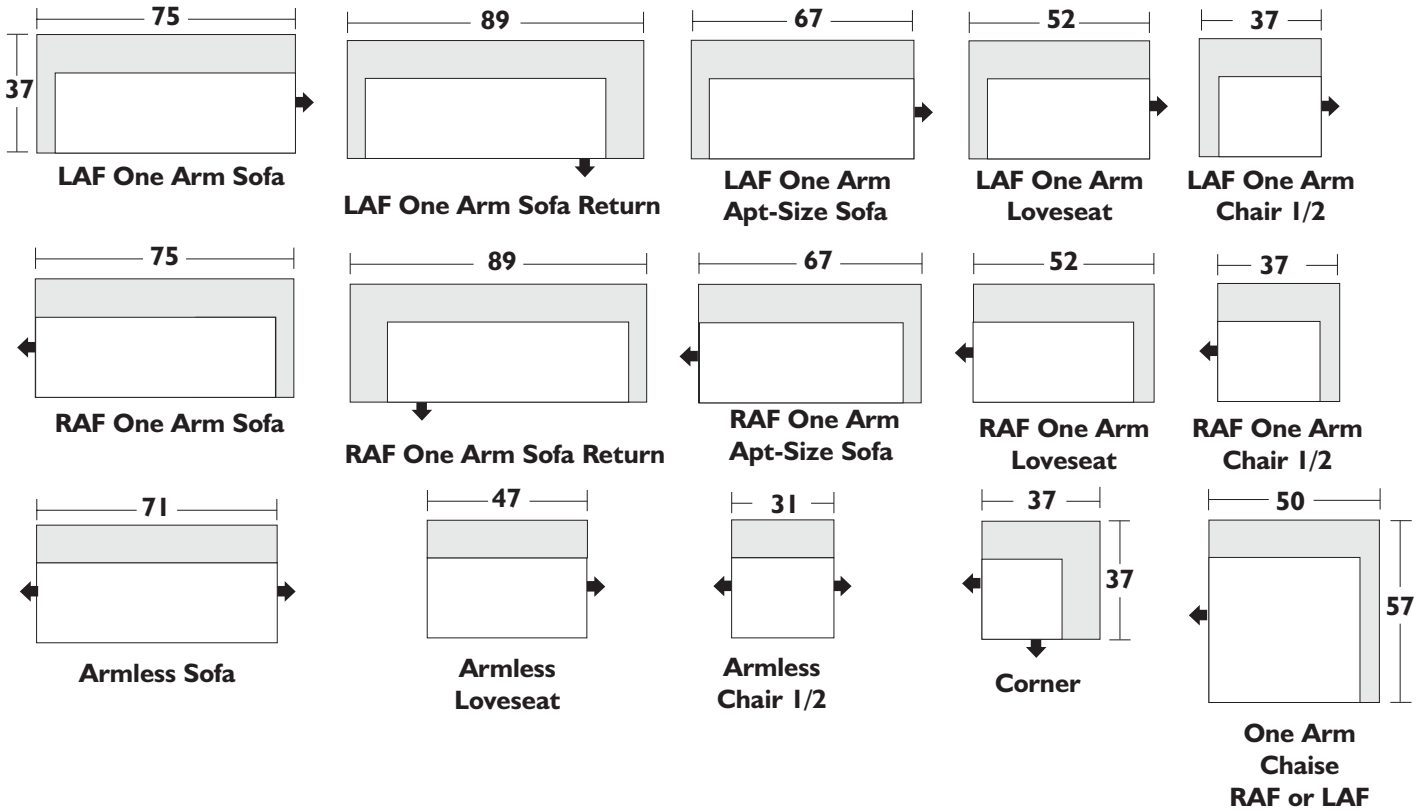

Sectional Planner

Configuration Suggestions

Boreal