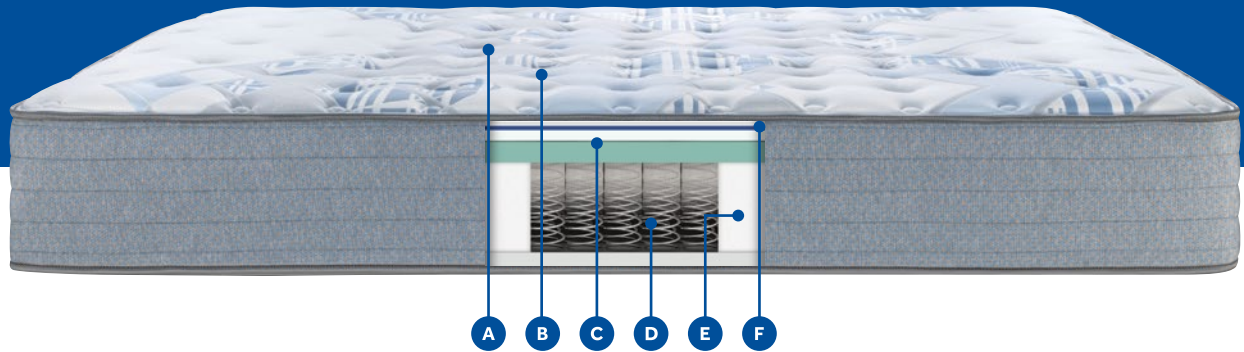

# MASSIMO

1000 SERIES TIGHT TOP  
FIRM • 11.5" PROFILE HEIGHT

### CLEANPROTECT™ COVER

Antibacterial treated fabric to help maintain freshness and reduce bacterial-associated staining.

### SEALYAIR™ FIBRES

Breathable fibres that adjust to changing positions for a refreshed sleeping environment.

### SOLIDEDGE™ HD

A reinforced foam border surrounds the coil perimeter to increase the sleeping surface and provide a solid seating edge.