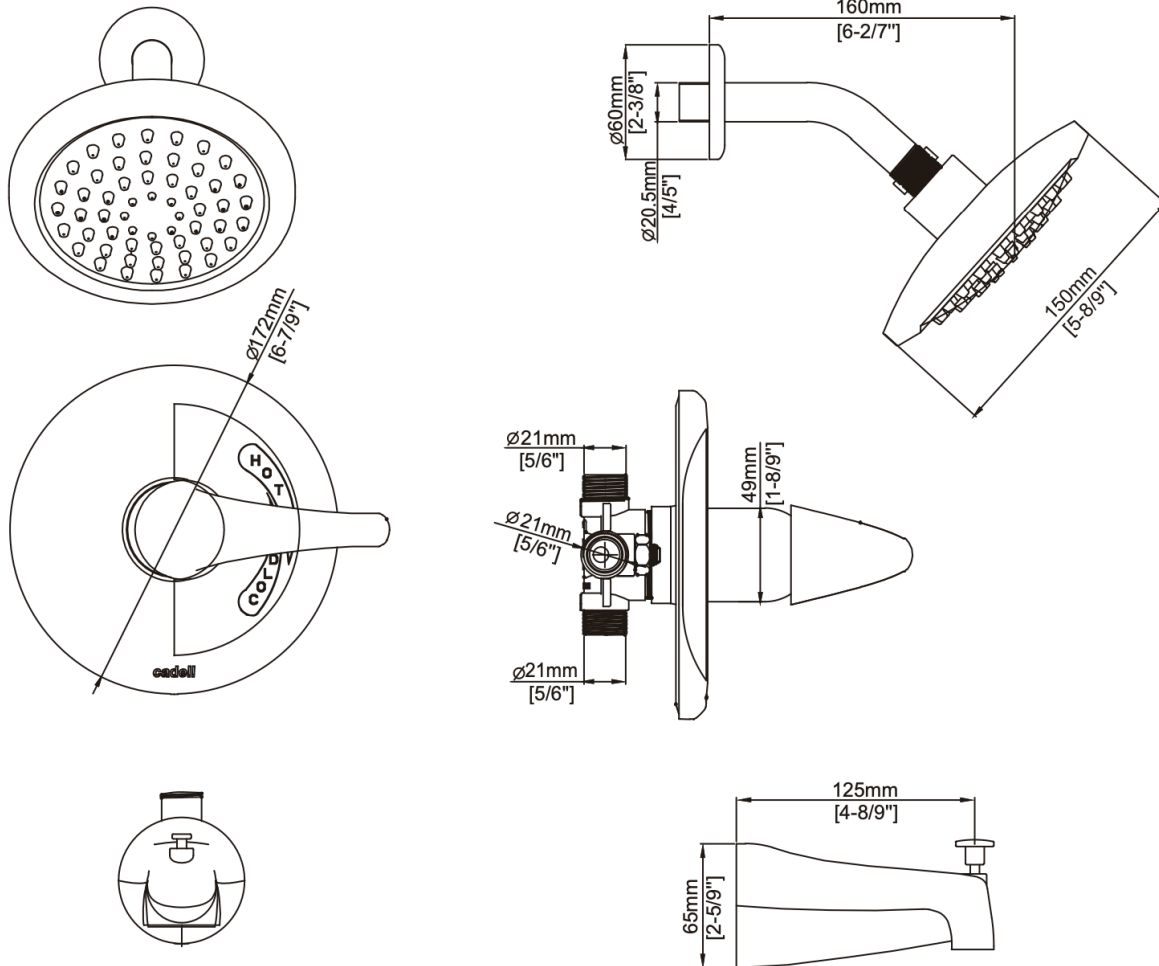

Critical dimensions

SWACH CANADA® reserves the right to make revisions without notice to product specifications.

For the most current specification sheet email us at sales@swachcanada.com

+1-647.849.7040

SWACH CANADA® is a division of Rue du Monde Inc.