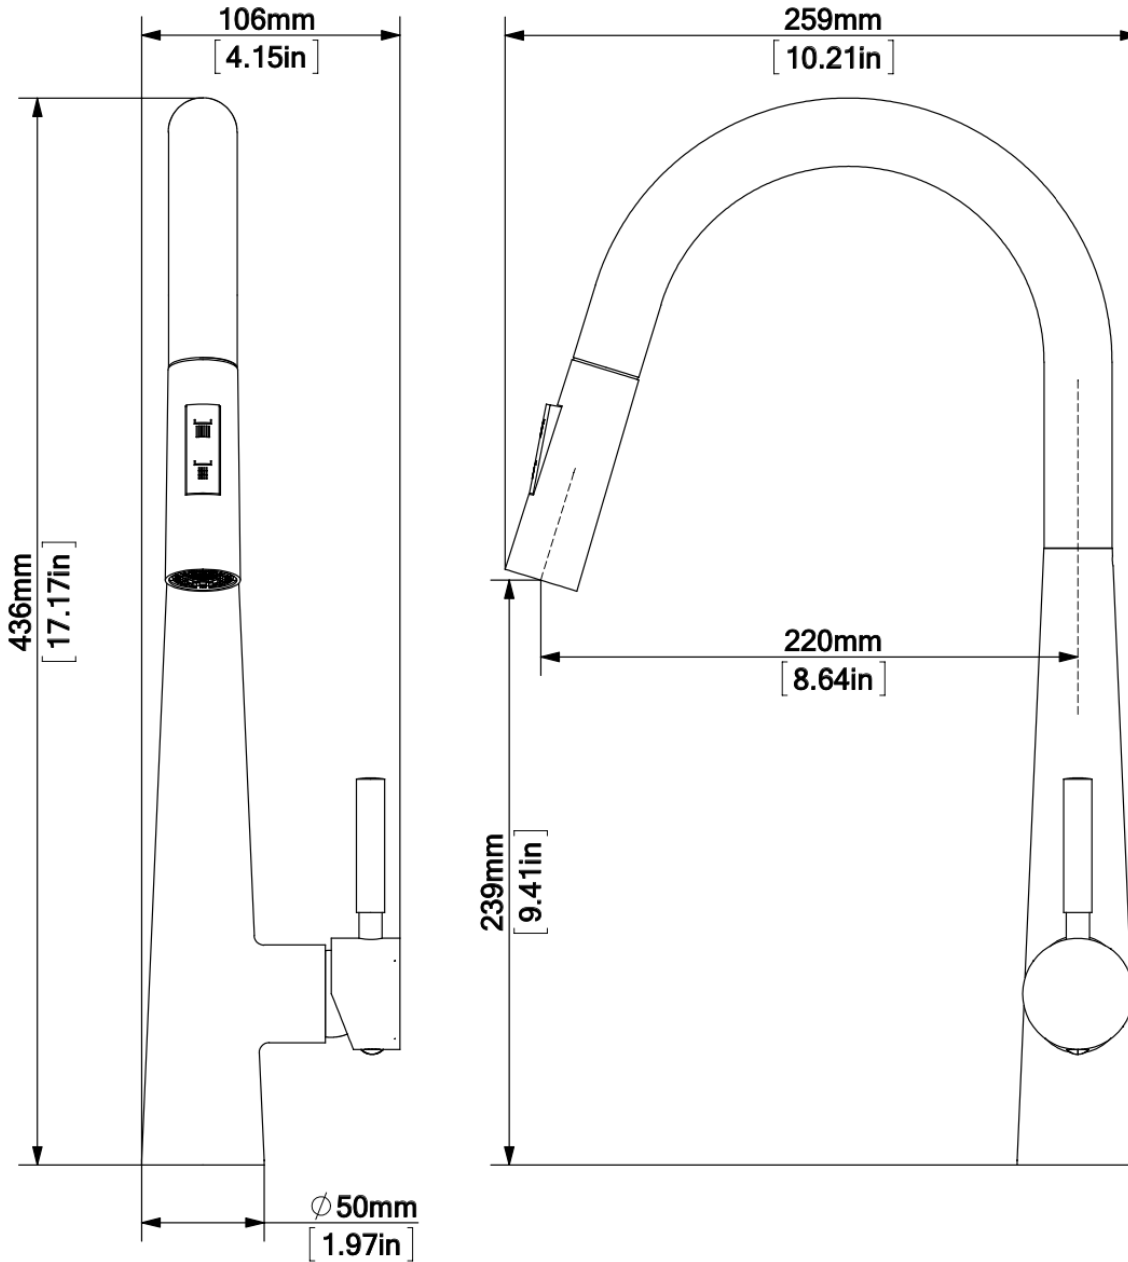

Critical dimensions

SWACH CANADA® reserves the right to make revisions without notice to product specifications.
For the most current specification sheet email us at sales@swachcanada.com
+1-647.849.7040

SWACH CANADA® is a division of Rue du Monde Inc.