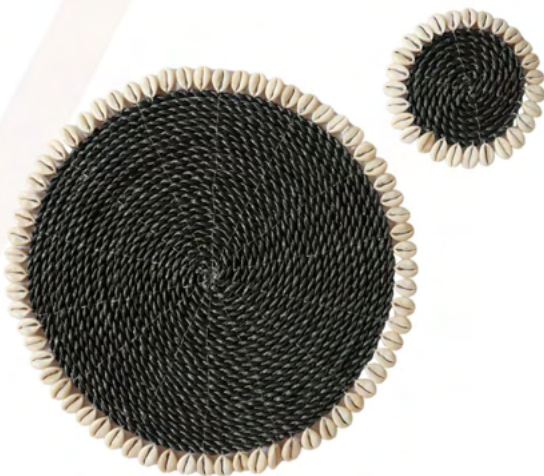

PALM
CUTLERY SET
CTL103

GOLD SLIM
CUTLERY SET
CTL104

RAFFIA FRINGED
PLACEMAT NATURAL
PLM101

RAFFIA FRINGED
PLACEMAT WHITE
PLM102

TABLEWARE

RAFFIA FRINGED
PLACEMAT BLACK
PLM103

COWRIE SHELL
PLACEMAT NATURAL
PLM104

COWRIE SHELL PLACEMAT
NATURAL AND WHITE
PLM105

COWRIE SHELL
PLACEMAT LIGHT BLUE
PLM106

COWRIE SHELL
PLACEMAT BLACK
PLM107

RATTAN ROUND
PLACEMAT
PLM108

RATTAN OVAL
PLACEMAT
PLM109

TABLEWARE

SEAGRASS OVAL
PLACEMAT
PLM110