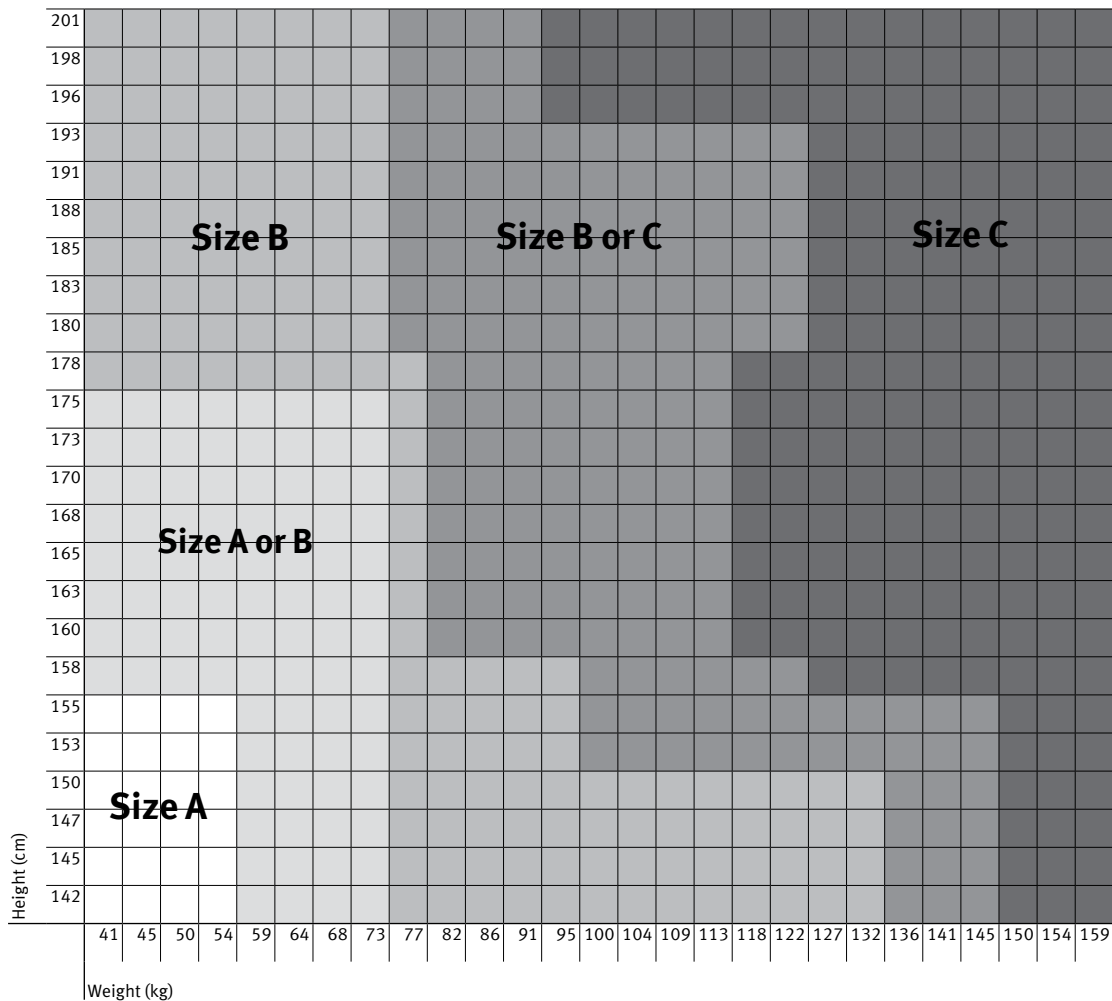

HermanMiller

Aeron Chair Size Chart

This reference helps people select A-, B-, or C-size chairs when the three sizes are not available for actual test sitting. Height and weight are key indicators of suitable chair-size choice. Since the B-size chair is designed to fit a broad range of people, Herman Miller recommends it for users who fall in the A/B or B/C category. This chart applies to New Aeron chairs with the extended-height-range pneumatic height-adjustment cylinder.

To determine which chair size is best, find the point of intersection for your height and weight. New Aeron B and C-size chairs are tested and warranted for use by person 159 kilograms and under. A-size chairs are tested and warranted for use by persons 136 kilograms and under.

HermanMiller

Aeron Chair Size Chart

[View in Metric](#)

This reference helps people select A-, B-, or C-size chairs when the three sizes are not available for actual test sitting. Height and weight are key indicators of suitable chair-size choice. Since the B-size chair is designed to fit a broad range of people, Herman Miller recommends it for users who fall in the A/B or B/C category. This chart applies to New Aeron chairs with the extended-height-pneumatic height-adjustment cylinder.

To determine which chair size is best, find the point of intersection for your height and weight. New Aeron B and C-size chairs are tested and warranted for use by person 350 pounds and under. A-size chairs are tested and warranted for use by persons 300 pounds and under.