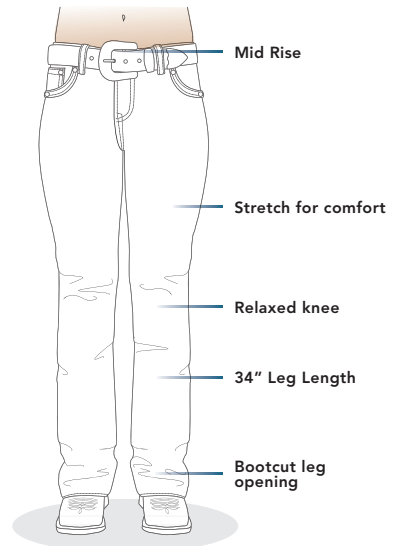

WOMEN'S DENIM FIT GUIDE

From the saddle to the everyday, we have the perfect fit for you.

Indiana Relaxed Rider Jean Pictured

RELAXED RIDER

FIT GUIDE

BOOTCUT

FIT GUIDE

SKINNY LEG

FIT GUIDE