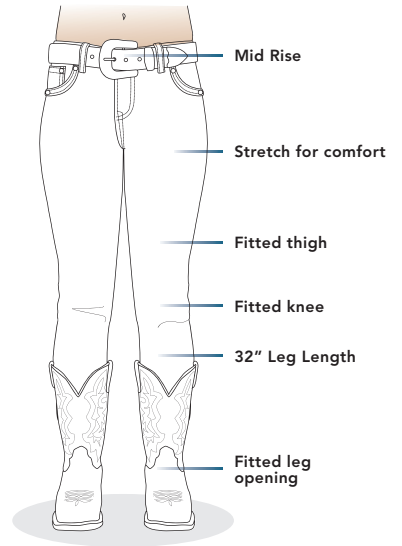

WOMEN'S DENIM FIT GUIDE

From the saddle to the everyday, we have the perfect fit for you.

Indiana Relaxed Rider Jean Pictured

RELAXED RIDER

FIT GUIDE

BOOTCUT

FIT GUIDE

SKINNY LEG

FIT GUIDE