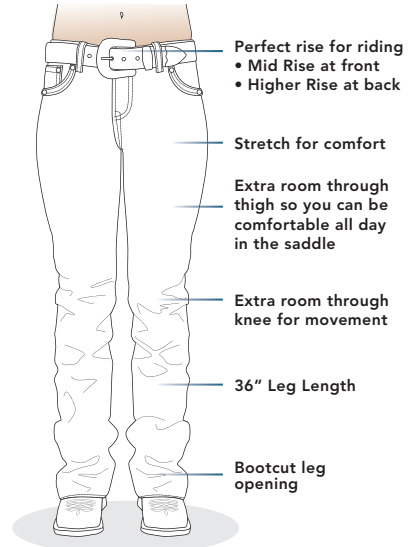

WOMEN'S DENIM FIT GUIDE

From the saddle to the everyday, we have the perfect fit for you.

Indiana Relaxed Rider Jean Pictured

RELAXED RIDER

FIT GUIDE

BOOTCUT

FIT GUIDE

SKINNY LEG

FIT GUIDE