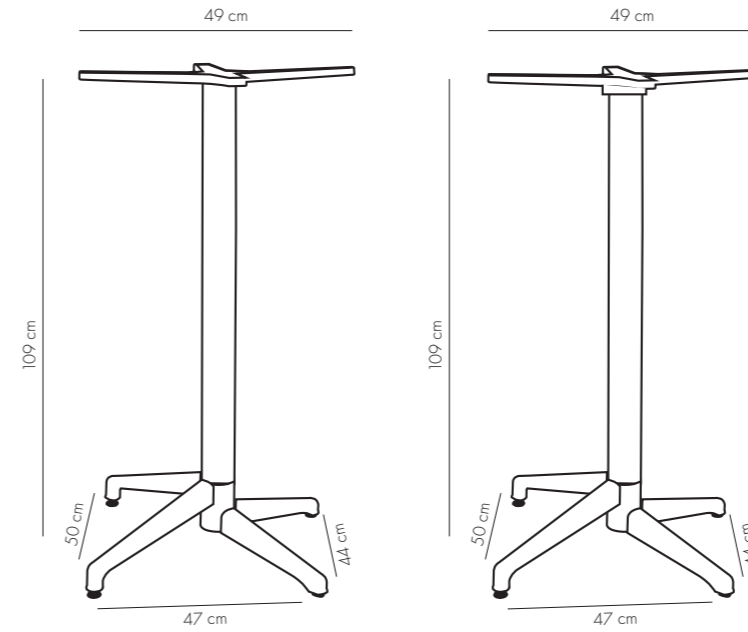

Table Base **Moon Bar**

fixed or foldable

Bar Base

	Fixed (Crtn)	Foldable (Crtn)
Kg	Net : 7,90 kg Gross : 9,20 kg	Net : 8,30 kg Gross : 9,60 kg

	Loading Info	Loading Info
	20' DC : 300 pcs 40' DC : 600 pcs 40' HC : 700 pcs 90 cbm truck : 850 pcs	20' DC : 300 pcs 40' DC : 600 pcs 40' HC : 700 pcs 90 cbm truck : 850 pcs

	Packaging Details	Packaging Details
	2 pcs / crtn 61x53x24 cm 9x9x106 cm 0,086 cbm	2 pcs / crtn 61x53x24 cm 9x9x106 cm 0,086 cbm

Bar Table **Moon Base** fixed or foldable

	Ivory White	Cream	Coffee	Black
fixed	203060150	203060148	203060147	203060152
foldable	203060157	203060158	203060156	203060155

This product has CATAS certificate.