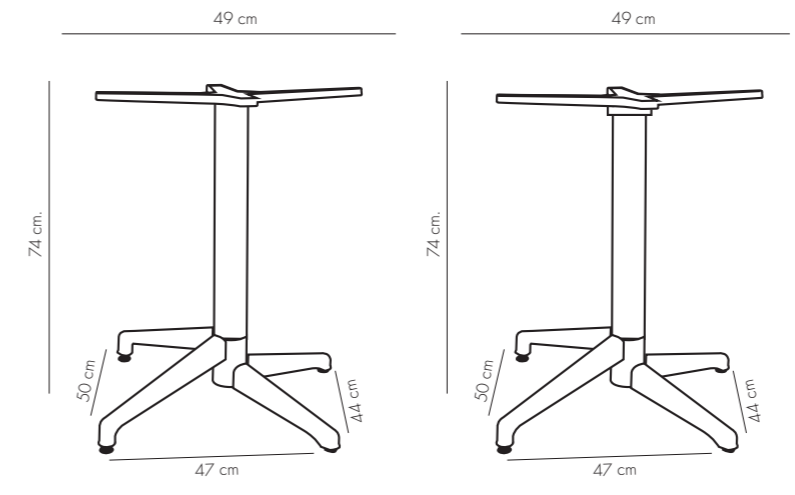

Table Base **Moon**

fixed or foldable

Base 49 cm.	
Fixed (Crtn) Net : 7,30 kg Gross : 8,30 kg	Foldable (Crtn) Net : 7,75 kg Gross : 8,75 kg
Loading Info 20' DC : 380 pcs. 40' DC : 760 pcs. 40' HC : 900 pcs. 90 cbm truck : 1000 pcs.	Loading Info 20' DC : 380 pcs. 40' DC : 760 pcs. 40' HC : 900 pcs. 90 cbm truck : 1000 pcs.
Packaging Details 1 pc / crtn 61x53x24 cm 0,062 cbm	Packaging Details 1 pc / crtn 61x53x24 cm 0,062 cbm

Applicable table tops for Moon base 49 cm; Ø50 cm. , Ø60 cm. , Ø70 cm. , 50x50 cm. , 60x60 cm.