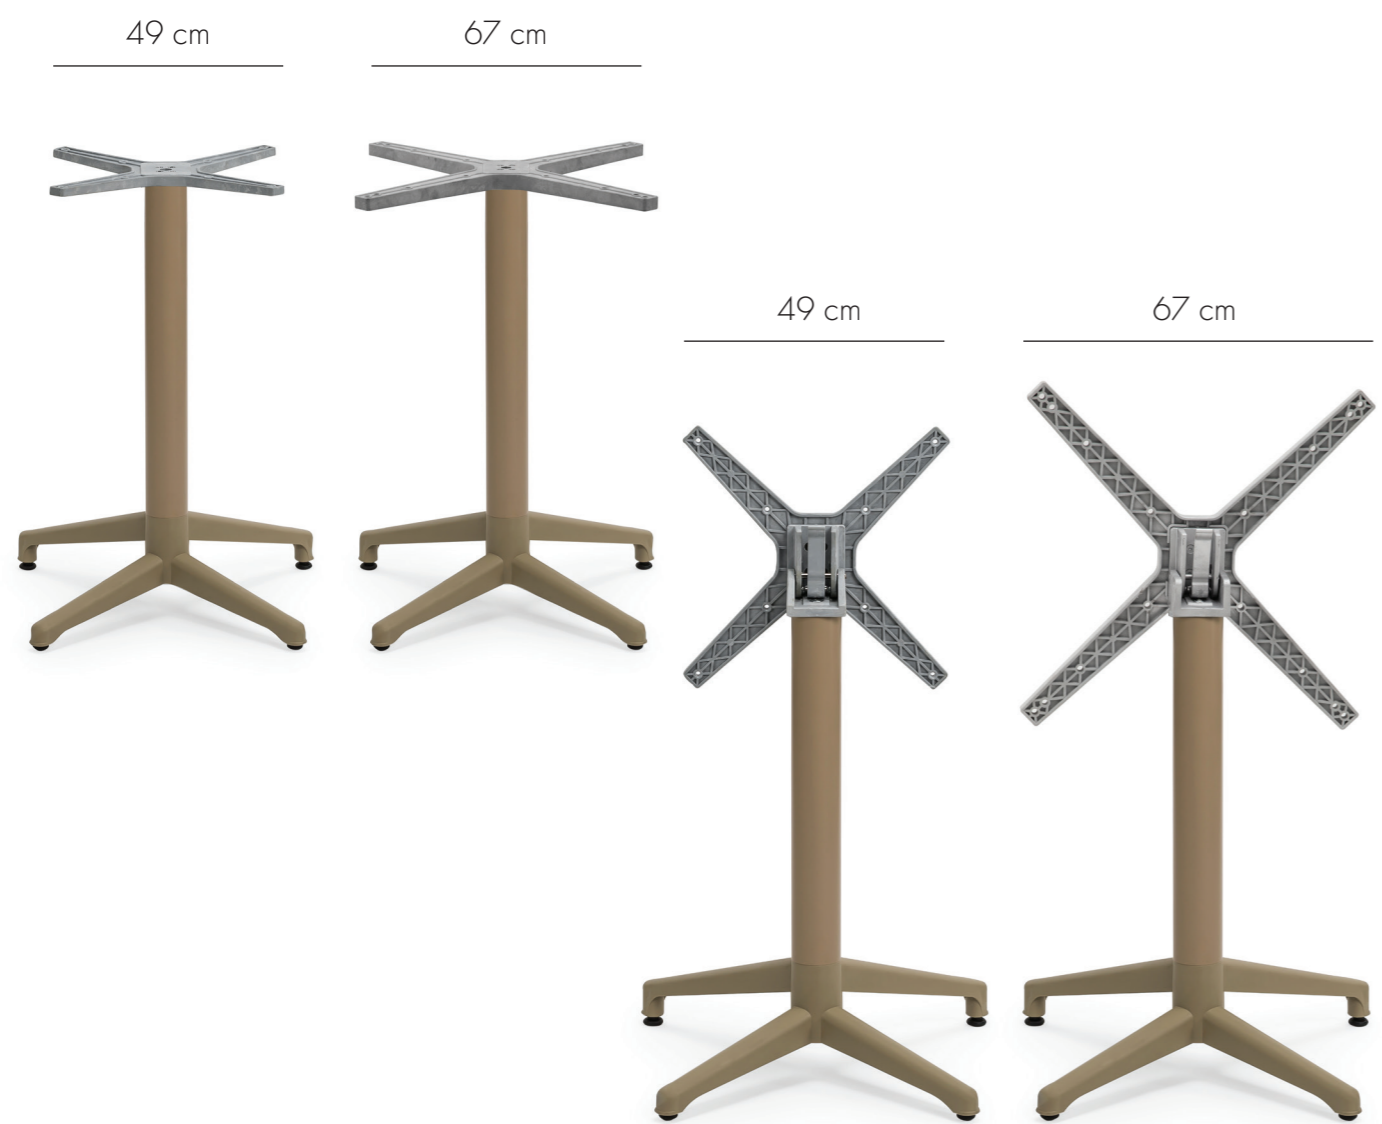

Table Base **Moon**

fixed or foldable

Base 49 cm.	
Fixed (Crtn) Net : 7,30 kg Gross : 8,30 kg	Foldable (Crtn) Net : 7,75 kg Gross : 8,75 kg
Loading Info 20' DC : 380 pcs. 40' DC : 760 pcs. 40' HC : 900 pcs. 90 cbm truck : 1000 pcs.	Loading Info 20' DC : 380 pcs. 40' DC : 760 pcs. 40' HC : 900 pcs. 90 cbm truck : 1000 pcs.
Packaging Details 1 pc / crtn 61x53x24 cm 0,062 cbm	Packaging Details 1 pc / crtn 61x53x24 cm 0,062 cbm

Applicable table tops for Moon base 49 cm; Ø50 cm. , Ø60 cm. , Ø70 cm. , 50x50 cm. , 60x60 cm.