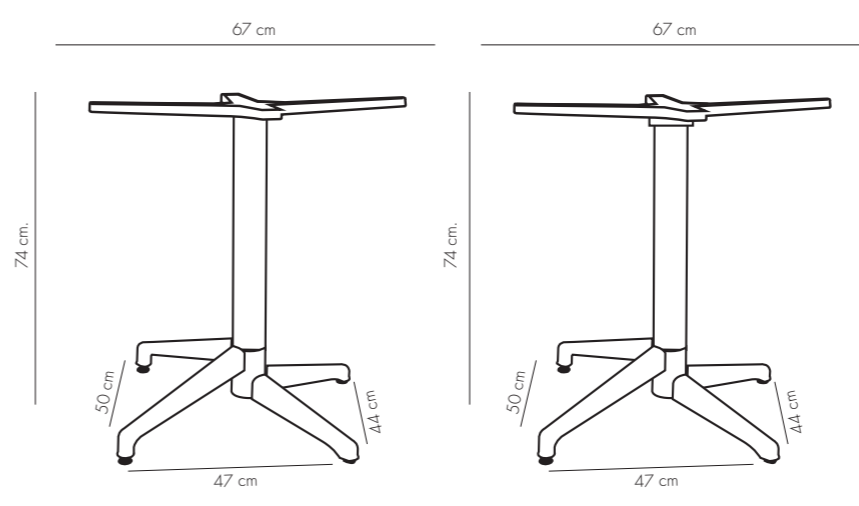

This product has CATAS certificate.

Table Base **Moon**

fixed or foldable

Base 49 cm.	
Fixed (Crtn) Net : 7,30 kg Gross : 8,30 kg	Foldable (Crtn) Net : 7,75 kg Gross : 8,75 kg
Loading Info 20' DC : 380 pcs. 40' DC : 760 pcs. 40' HC : 900 pcs. 90 cbm truck : 1000 pcs.	Loading Info 20' DC : 380 pcs. 40' DC : 760 pcs. 40' HC : 900 pcs. 90 cbm truck : 1000 pcs.
Packaging Details 1 pc / crtn 61x53x24 cm 0,062 cbm	Packaging Details 1 pc / crtn 61x53x24 cm 0,062 cbm

Applicable table tops for Moon base 49 cm; Ø50 cm. , Ø60 cm. , Ø70 cm. , 50x50 cm. , 60x60 cm.

Base 67 cm.	
Fixed (Crtn) Net : 7,90 kg Gross : 8,90 kg	Foldable (Crtn) Net : 8,35 kg Gross : 9,35 kg
Loading Info 20' DC : 380 pcs. 40' DC : 760 pcs. 40' HC : 900 pcs. 90 cbm truck : 1000 pcs.	Loading Info 20' DC : 380 pcs. 40' DC : 760 pcs. 40' HC : 900 pcs. 90 cbm truck : 1000 pcs.
Packaging Details 1 pc / crtn 61x53x24 cm 0,062 cbm	Packaging Details 1 pc / crtn 61x53x24 cm 0,062 cbm