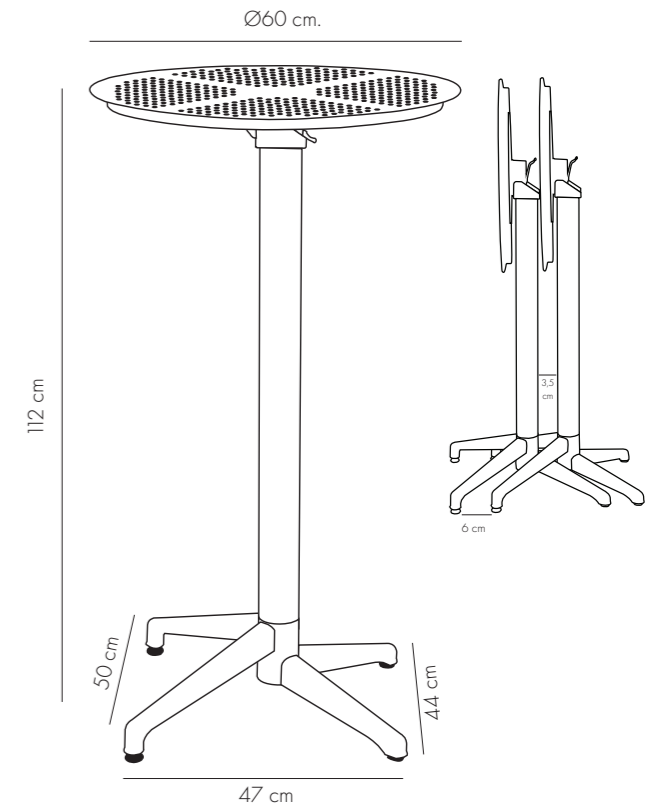

Bar Table fixed or foldable

Fixed (Crtn)
Net : 10,00 kg
Gross : 11,60 kg

Loading Info
20' DC : 300 pcs
40' DC : 600 pcs
40' HC : 700 pcs
90 cbm truck : 850 pcs

Packaging Details
2 pcs set
67x65x21 cm (top)
9x9x106 (base)
0,1 cbm

Foldable (Crtn)
Net : 10,40 kg
Gross : 11,95 kg

Loading Info
20' DC : 300 pcs
40' DC : 600 pcs
40' HC : 700 pcs
90 cbm truck : 850 pcs

Packaging Details
2 pcs set
67x65x21 cm (top)
9x9x106 cm (base)
0,1 cbm