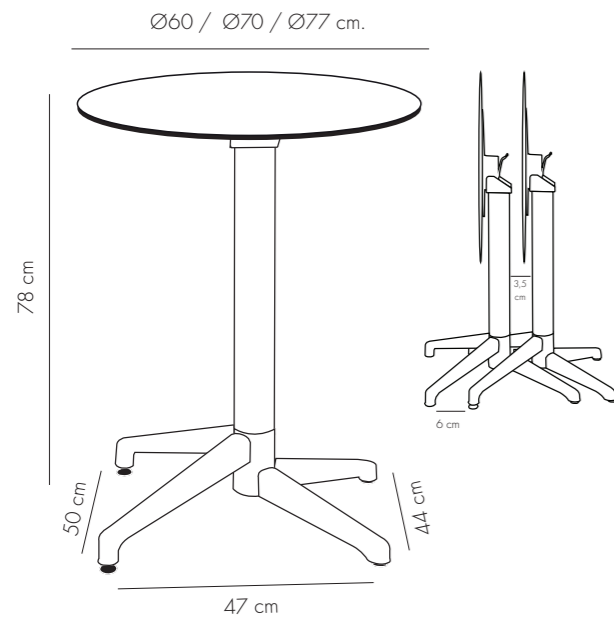

MOON

TABLE | BAR TABLE
COFFEE TABLE | TABLE BASE

Table Family **Moon**

Moon table base family has an elegant silhouette and minimal design. The shape of the round column, which transforms into three heights, such as table, bar and coffee table base, expresses continuity and attention to detail. The column in extruded aluminium splits open to form four cross feet in resin. Moon table base is also offered with a folding resin top so that it can be stored away with very little space. Suitable also for both indoor and outdoor.

SPECIALLY DESIGNED FOR OUTDOOR USE

NEW

Table **Moon-C**
with HPL table top

Round Table

Ø60 / Ø70 / Ø77 cm.
fixed or foldable

Square Table

60x60 / 69x69 / 77x77 cm.
fixed or foldable

This product has CATAS certificate.

Table **Moon-C** Round

Base & Top		 Ivory White & White Marble		 Black & Black Marble		
		Ø60 cm.	fixed	101013277	101013278	foldable
Ø70 cm.	fixed	101013280	101013279	foldable	101013281	101013282
	foldable	101013285	101013286	foldable	101013284	101013283

NEW

Table **Moon-C** Round Table

Ø60 / Ø70 / Ø77 cm.
fixed or foldable

Ø60 cm.

Fixed (Crtn)	Foldable (Crtn)
Net : 11,3 kg Gross : 12,3 kg	Net : 11,7 kg Gross : 12,7 kg
Loading Info 20' DC : 320 pcs 40' DC : 640 pcs 40' HC : 760 pcs 90 cbm truck : 900 pcs	Loading Info 20' DC : 320 pcs 40' DC : 640 pcs 40' HC : 760 pcs 90 cbm truck : 900 pcs
Packaging Details 1 pc / crtn 68x64x20 cm 0,091 cbm	Packaging Details 1 pc / crtn 68x64x20 cm 0,091 cbm