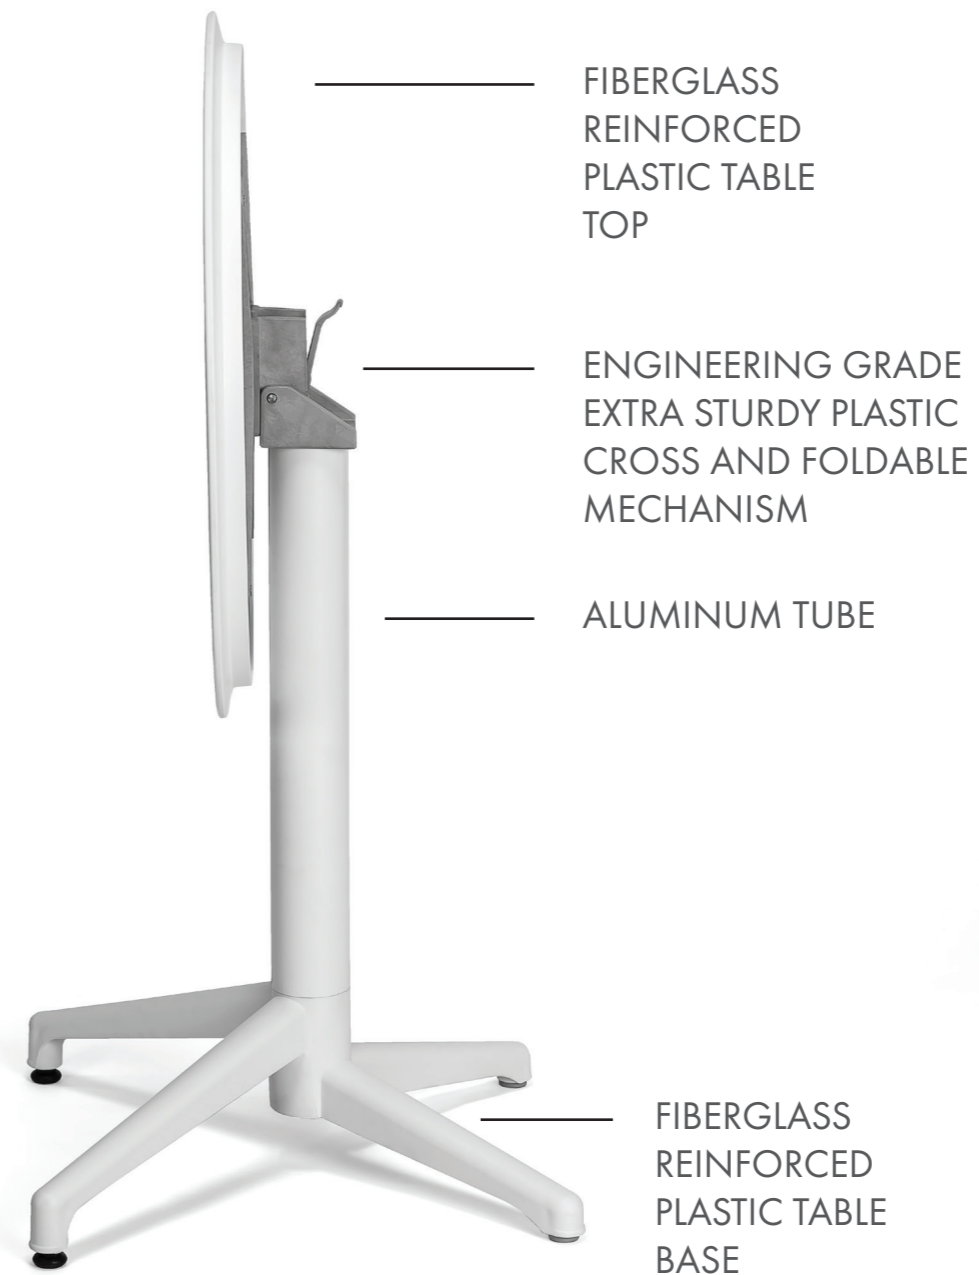

MOON

TABLE | BAR TABLE
COFFEE TABLE | TABLE BASE

Table Family **Moon**

Moon table base family has an elegant silhouette and minimal design. The shape of the round column, which transforms into three heights, such as table, bar and coffee table base, expresses continuity and attention to detail. The column in extruded aluminium splits open to form four cross feet in resin. Moon table base is also offered with a folding resin top so that it can be stored away with very little space. Suitable also for both indoor and outdoor.

SPECIALLY DESIGNED FOR OUTDOOR USE

NEW

Table **Moon-C**
with HPL table top

Round Table

Ø60 / Ø70 / Ø77 cm.
fixed or foldable

Square Table

60x60 / 69x69 / 77x77 cm.
fixed or foldable

This product has CATAS certificate.