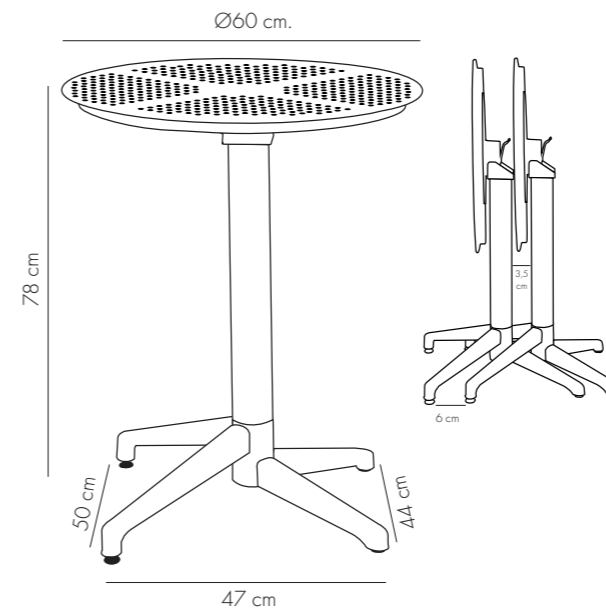

Table fixed or foldable

Fixed (Crtn)
Net : 9,40 kg
Gross : 10,70 kg

Loading Info
20' DC : 320 pcs
40' DC : 640 pcs
40' HC : 760 pcs
90 cbm truck : 900 pcs

Packaging Details
1 pc / crtn
68x64x20 cm
0,091 cbm

Foldable (Crtn)
Net : 9,75 kg
Gross : 11,05 kg

Loading Info
20' DC : 320 pcs
40' DC : 640 pcs
40' HC : 760 pcs
90 cbm truck : 900 pcs

Packaging Details
1 pc / crtn
68x64x20 cm
0,091 cbm