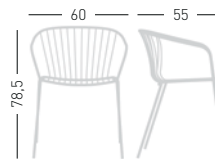

Amitha

Available colors / Colori disponibili

AMITHA

4-Legged metal chair, painted with special treatment for outdoor purpose.
Sedia con struttura 4 gambe in metallo verniciato con trattamento per esterno.

stackable / impilabile (4pcs)
A assembled / assemblato

0,38 m³ - 15,2 kg.
59x65x99cm.
2 pcs [carton]

Frame Finishing & Codes / Finiture Telai e Codici

cod. 77.__/A

Min. order 4pcs
each code
Ordine min 4pz
per codice

AMITHA B

4-Legged metal chair with armrests, painted with special treatment for outdoor purpose.
Sedia con struttura 4 gambe con braccioli in metallo verniciato con trattamento per esterno.

stackable / impilabile (4pcs)
A assembled / assemblato

0,38 m³ - 15,8 kg.
59x65x99cm.
2 pcs [carton]

Frame Finishing & Codes / Finiture Telai e Codici

cod. 78.__/A

Min. order 4pcs
each code
Ordine min 4pz
per codice

AMITHA SLIM
CUSHION / CUSCINO

Cushion for Amitha chairs and armchairs, with removable cover, suitable for outdoor purpose; high density bi-elastic rubber padding, stitching made with raised edge. The cushion is fixed to the chair by Velcro straps.