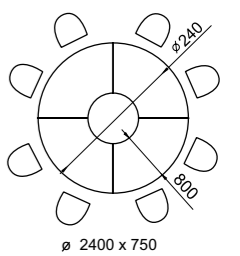

sirio your space

sirio conference room

sirio^{new}
our workplace

sirio^{new} manager

sirio new

new
sirio
sirio

aura

individual space
arrangement

workspace

multibox - your personal storage

1200 x 600, 1400 x 800, 1600 x 800,
1800 x 800, 2000 x 800, 1800 x 900,
2000 x 1000

1200 x 600, 1400 x 800, 1600 x 800,
1800 x 800, 2000 x 800, 1800 x 900,
2000 x 1000

1200 x 600, 1400 x 800, 1600 x 800,
1800 x 800, 2000 x 800, 1800 x 900,
2000 x 1000

1000 x 600

1600 x 1600, 1800 x 1600,
2000 x 1600

1600 x 1600, 1800 x 1600,
2000 x 1600

1600 x 800, 1800 x 800,
2000 x 800

1600 x 1600, 1800 x 1600,
2000 x 1600

1600 x 1600, 1800x1600,
2000 x 1600

800 x 420 x 663

800 x 420 x 663

800 x 420 x 663

2000 x 1000, 2400 x 1000

3200 x 1000, 4000 x 1000

2000 x 1000, 2400 x 1100