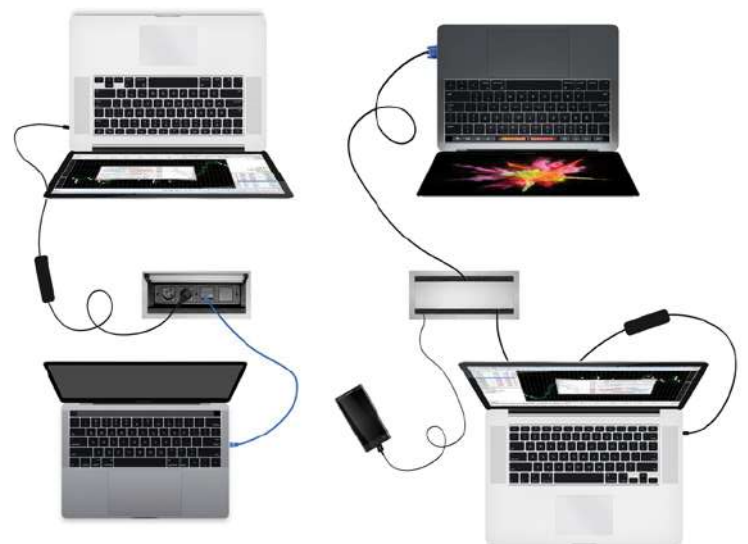

900 x 440 x 1347

1000 x 460 x 1200

1450 x 460 x 1200

1900 x 460 x 1200

1900 x 460 x 1200

2350 x 460 x 1200

ChairPro
ERGONOMICS + DESIGN

Your office system **sirio** new