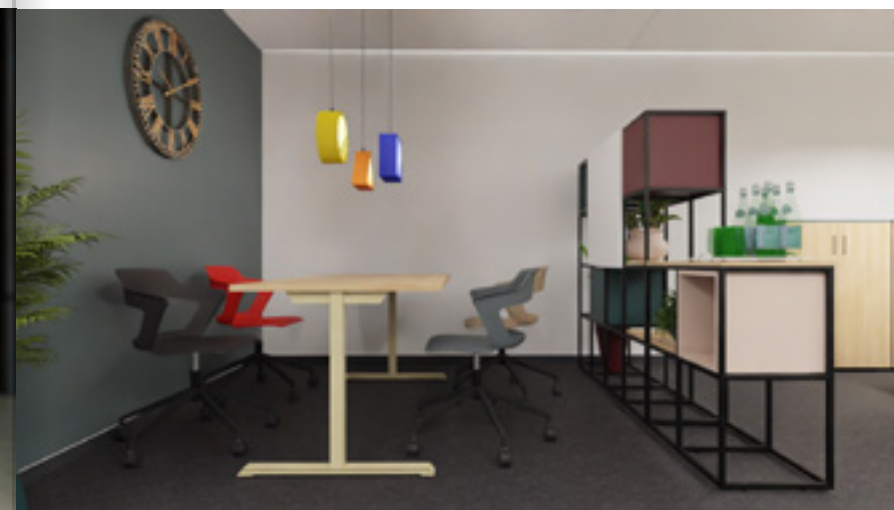

Op-Lite T

Op-Lite T is distinguished by a leg in the shape of a flipped letter T. It ensures the comfort of work especially in the sitting position.

Op-Lite T се отличава с крак във формата на обърната буква Т. Осигурява комфорт при работа особено в седнало положение.