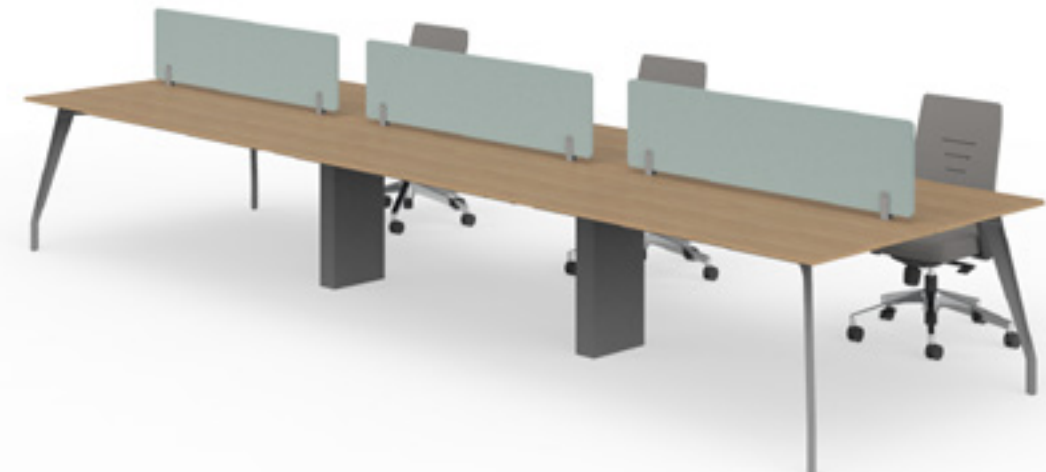

JU - Workstation

Individuality, functionality and comfort represented by the JU series' office furniture. Its contemporary style and ergonomic design can adapt easily to any office interior. The JU series will outline your corporate identity and create a point of difference.

Индивидуалност, функционалност и комфорт, съчетани в мебелите от серия „JU“. Съвременният стил и ергономичната му форма се адаптират лесно към различни офисни интериорни решения. Серията „JU“ ще открие Вашата фирмена идентичност.

WORK

WORK