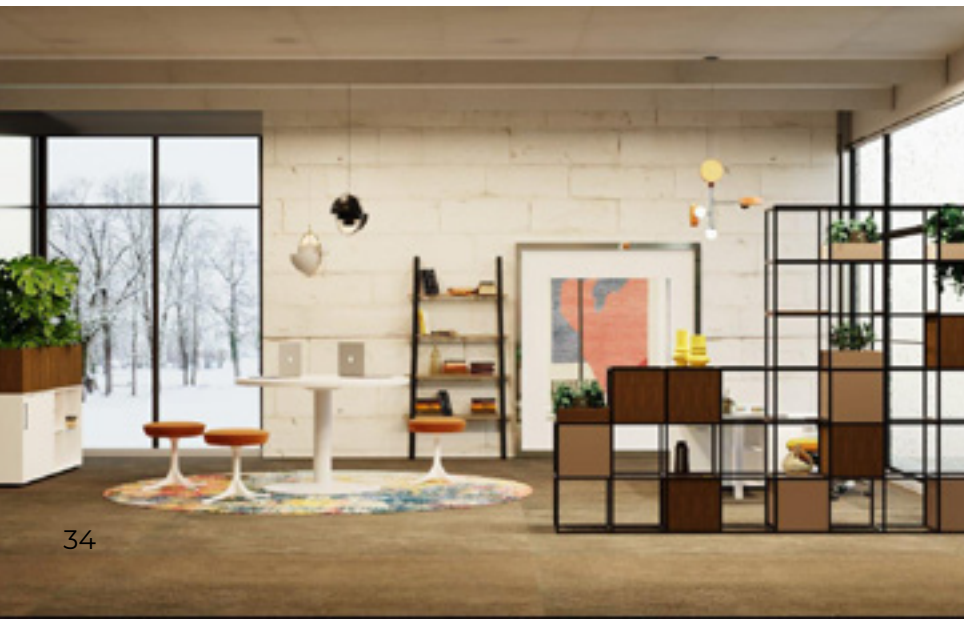

Aura - Space division

Aura is a system of modern and stylish cubic shelves that also serves as space division furniture, giving it a unique and bold character.

Aura system is a contemporary stylistic interpretation of the design of the 50s and 60s. It not only a set of shelves, but foremost a decorative piece that can be used to divide office spaces.

WORK

WORK

Diviso - Space division

Diviso is a stylish and simple way to divide office spaces. It allows for creating various office zones, thus providing sense of privacy.

This unique solution offers many arrangement possibilities that don't restrict access to natural light. The simple and stable construction of the partition is based on metal, screwed profile. The large variety of our color palette allows to match Diviso to all other furniture.