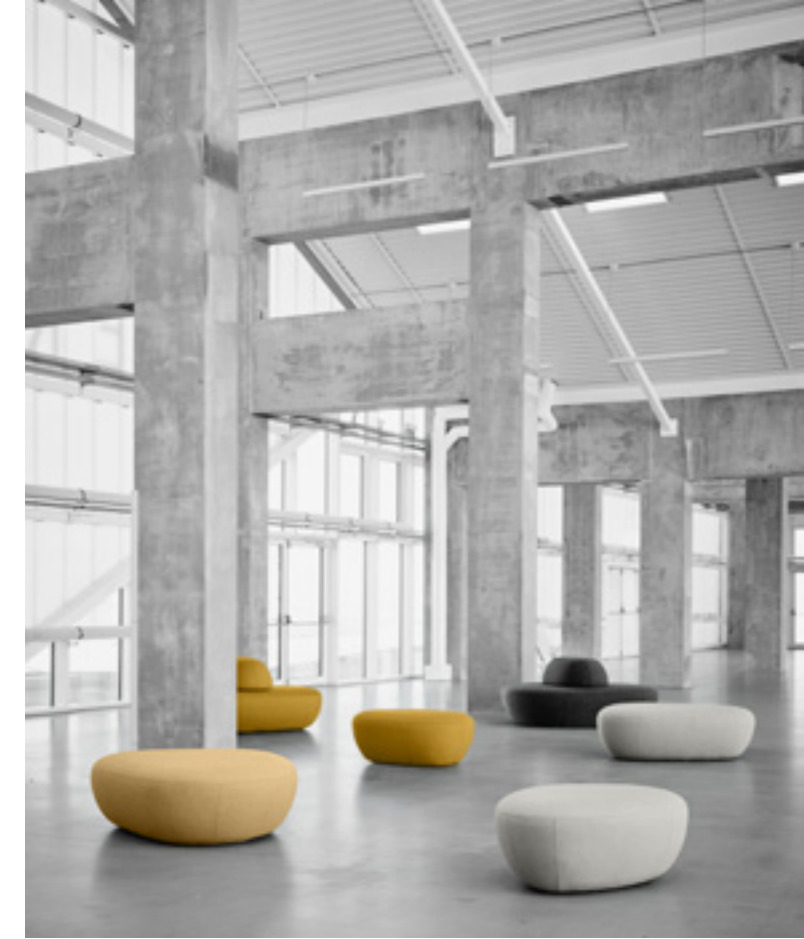

Sisters Pouf

SISTERS is a unique collection of sculptural and versatile poufs and sitting units. They are designed without a particular "direction" and can be placed freely in the surrounding environment, giving you unlimited creativity to play around with the design. The design is soft, light and organic, they come in four sizes that can be combined or used alone. The largest size has a comfortable backrest, which makes it perfect for installations in large waiting areas and public spaces.

Winner of Good Design Award 2017

SISTERS е уникална колекция от скулптурни и универсални пуфове и седалки. Те са проектирани без конкретна „посока“ и могат да се поставят свободно в заобикалящата среда, което ви дава неограничена креативност да играете с дизайна. Дизайнът е мек, лек и органичен. Предлагат се в четири размера, които могат да се комбинират или да се използват самостоятелно. Най-големият размер има удобна облегалка, което го прави идеален за инсталации в големи зони за чакане и обществени пространства.

Носител на наградата за добър дизайн за 2017 г