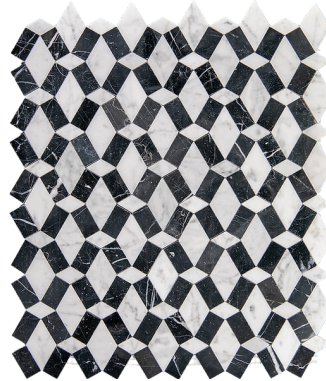

VERVE
Stone

 **ARCHITESSA**

CHEVRON MINI

Thassos + Carrara

Thassos + Crema Marfil

Thassos + Ming Green

Thassos + Spain Grey

Carrara + Alaskan Blue

Carrara + Black

DIAMOND BAR

Copper + Thassos

Carrara + Black

AVAILABLE SIZES

	MOSAIC	
	12x12 Chevron Mini	13.66x11.81 Diamond Bar
Alaskan Blue & E. Carrara	P	
Carrara & Black	P	P
Carrara & Thassos	P	
Copper & Thassos		P
Crema Marfil & Thassos	P	
Spain Grey & Thassos	P	
Thassos & Ming Green	P	

P= Polished

Lead times & product availability subject to change. Please contact an Architessa rep for lead times, samples, and availability.

DESCRIPTION

VERVE marble mosaics bring sophisticated flair to natural stone mosaics with its unique duotone designs, combining the timeless intricacy of diamond/rozatta and chevron patterns. Each mosaic is a carefully crafted blend of two marbles, largely featuring Thassos among its exquisite selections. This collection not only showcases the inherent beauty of natural stone but also offers a modern twist on classic mosaic art. VERVE is perfect for creating striking visual statements in any space, providing an elegant contrast and a touch of luxury with its refined compositions.

TECHNICAL INFORMATION

TYPE: STONE
 ORIGIN: EGYPT, CHINA, AND MOROCCO
 EDGE: RECTIFIED
 THICKNESS: 10MM
 LOOK: MARBLE, PATTERN
 SHADE VARIATION: V3 - MODERATE VARIATION
 SURFACE ABRASION: N/A
 TRAFFIC RATING: COMMERCIAL, RESIDENTIAL